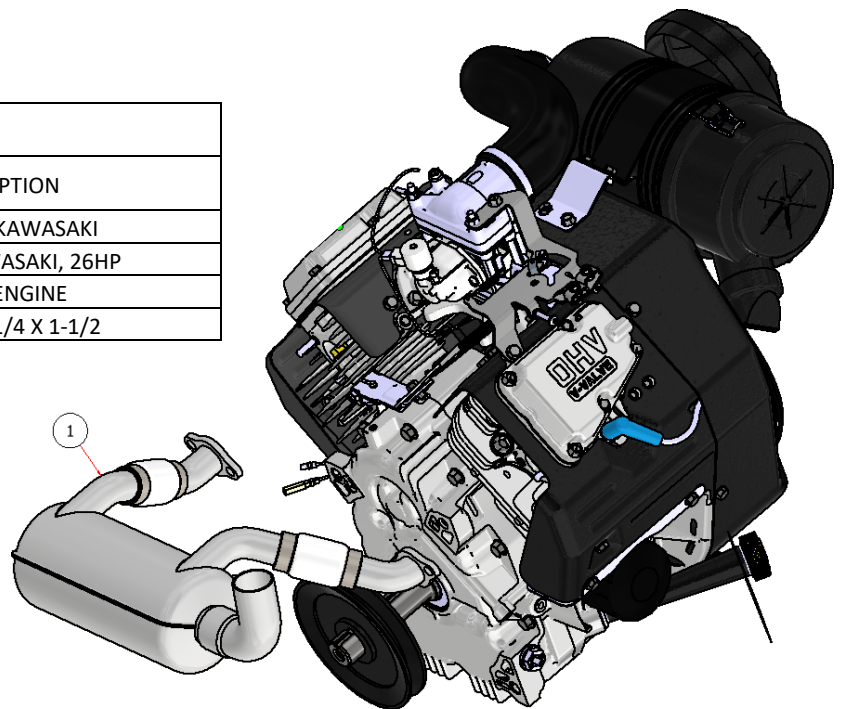

ENGINE PULLY & MUFFLER ASSEMBLY

PARTS LIST			
ITEM	QTY	PART NUMBER	DESCRIPTION
1	1	X30004	MUFFLER, KAWASAKI
5	1	FX730V-AR10-R	ENGINE, KAWASAKI, 26HP
14	1	H82007	PULLY, ENGINE
16	1	KS-14X14X1.5	KEY, 1/4 X 1/4 X 1-1/2

EXPLODED VIEW		
PART NO.	REV.	DESCRIPTION
SGEV-031	A	ENGINE PULLY & MUFFLER ASSEMBLY