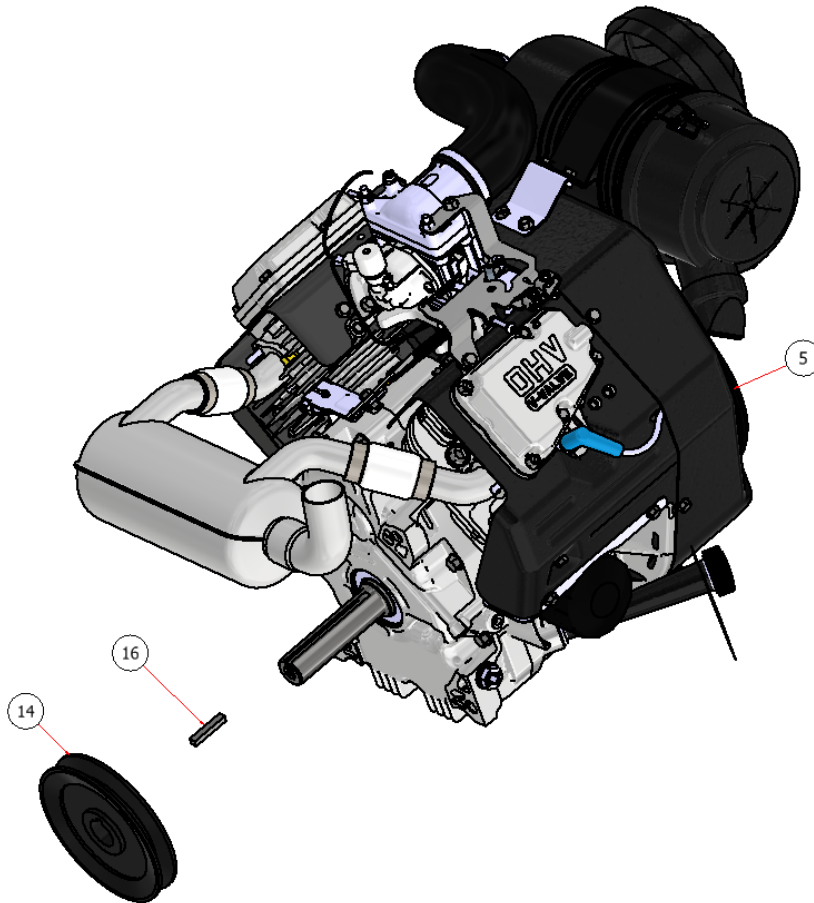

ENGINE PULLY & MUFFLER ASSEMBLY

PARTS LIST			
ITEM	QTY	PART NUMBER	DESCRIPTION
1	1	X30004	MUFFLER, KAWASAKI
5	1	FX730V-AR10-R	ENGINE, KAWASAKI, 26HP
14	1	H82007	PULLY, ENGINE
16	1	KS-14X14X1.5	KEY, 1/4 X 1/4 X 1-1/2

EXPLODED VIEW		
PART NO.	REV.	DESCRIPTION
SGEV-031	A	ENGINE PULLY & MUFFLER ASSEMBLY