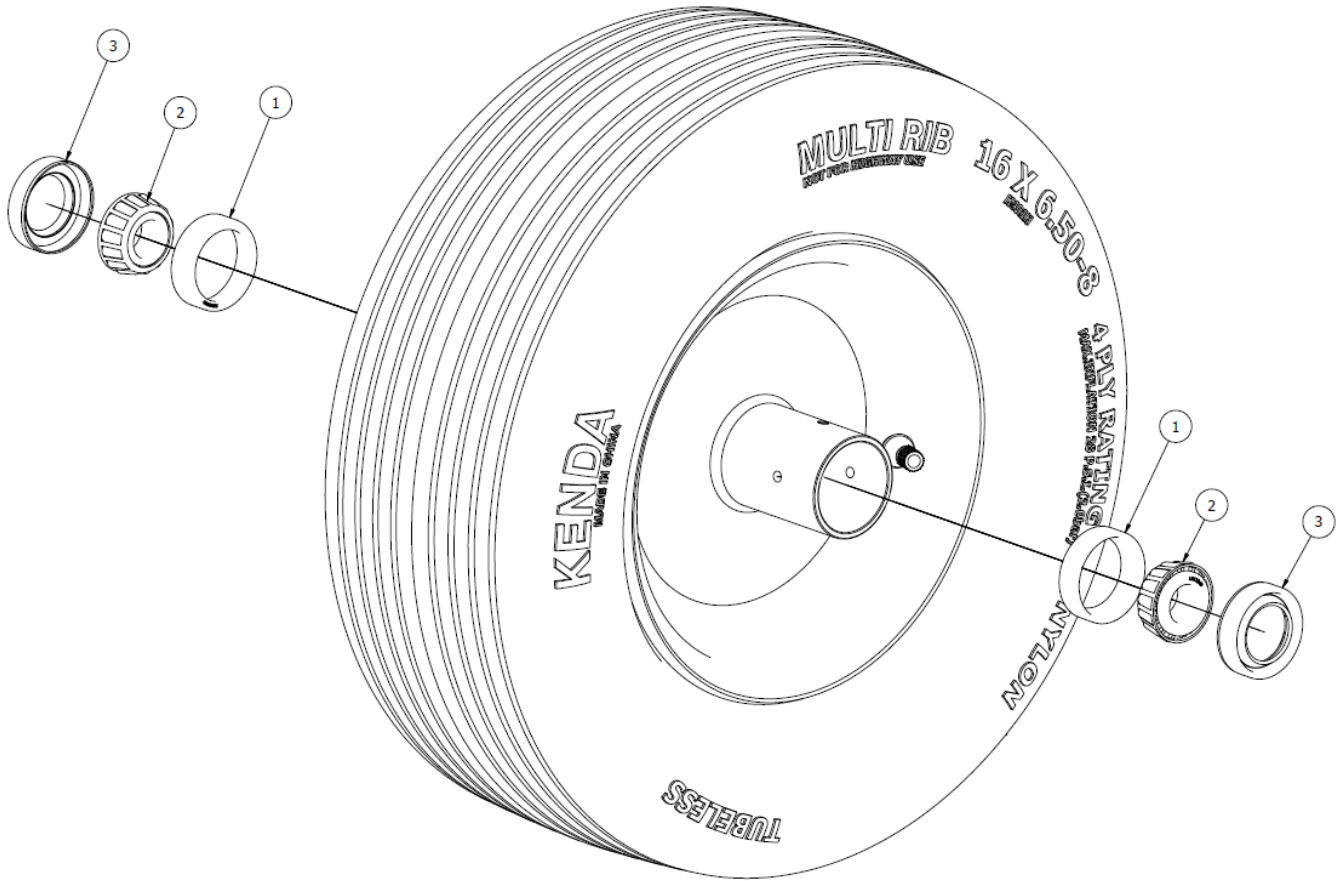

FRONT WHEEL BEARING ASSEMBLY

PARTS LIST			
ITEM	QTY	PART NUMBER	DESCRIPTION
1	2	T90310	SEAL, GREASE
2	2	T90309	BEARING, FRONT WHEEL
3	2	T90311	RACE, FRONT WHEEL

EXPLODED VIEW		
PART NO.	REV.	DESCRIPTION
SGEV-023	A	FRONT WHEEL BEARING ASSEMBLY