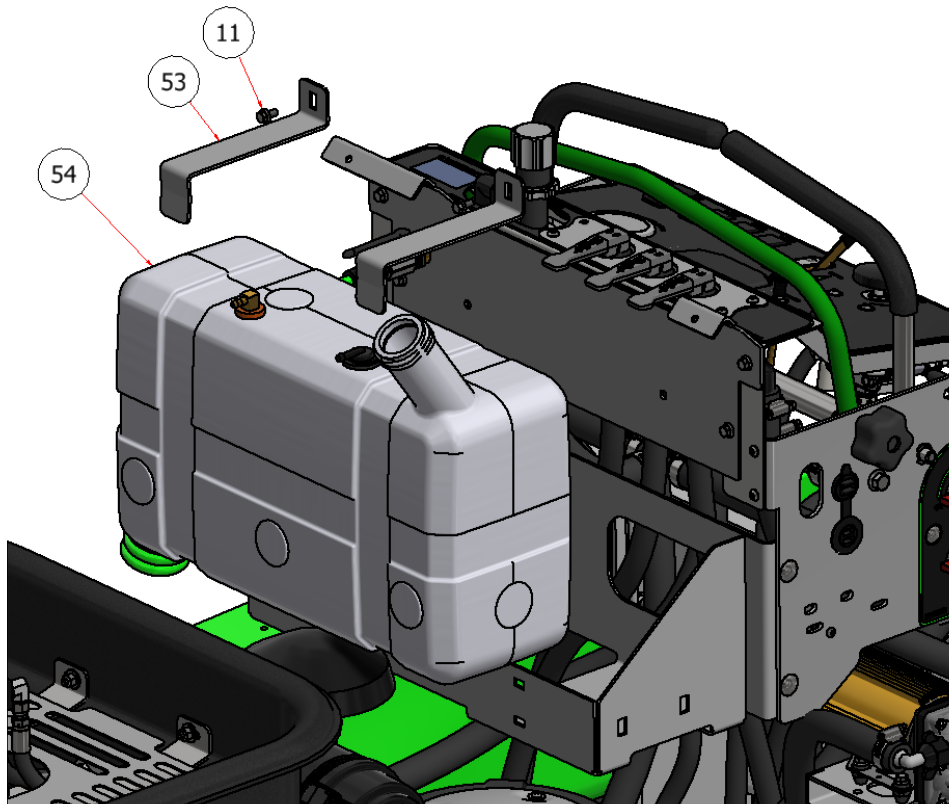

FUEL TANK ASSEMBLY

PARTS LIST			
ITEM	QTY	PART NUMBER	DESCRIPTION
11	14	HFSSC-145	HEX FLANGE BOLT, SS - 1/4-20 x 1/2
53	2	R21-035	STRAP, FUEL TANK
54	1	M10005	TANK, FUEL

EXPLODED VIEW		
PART NO.	REV.	DESCRIPTION
SGEV-051	A	FUEL TANK ASSEMBLY