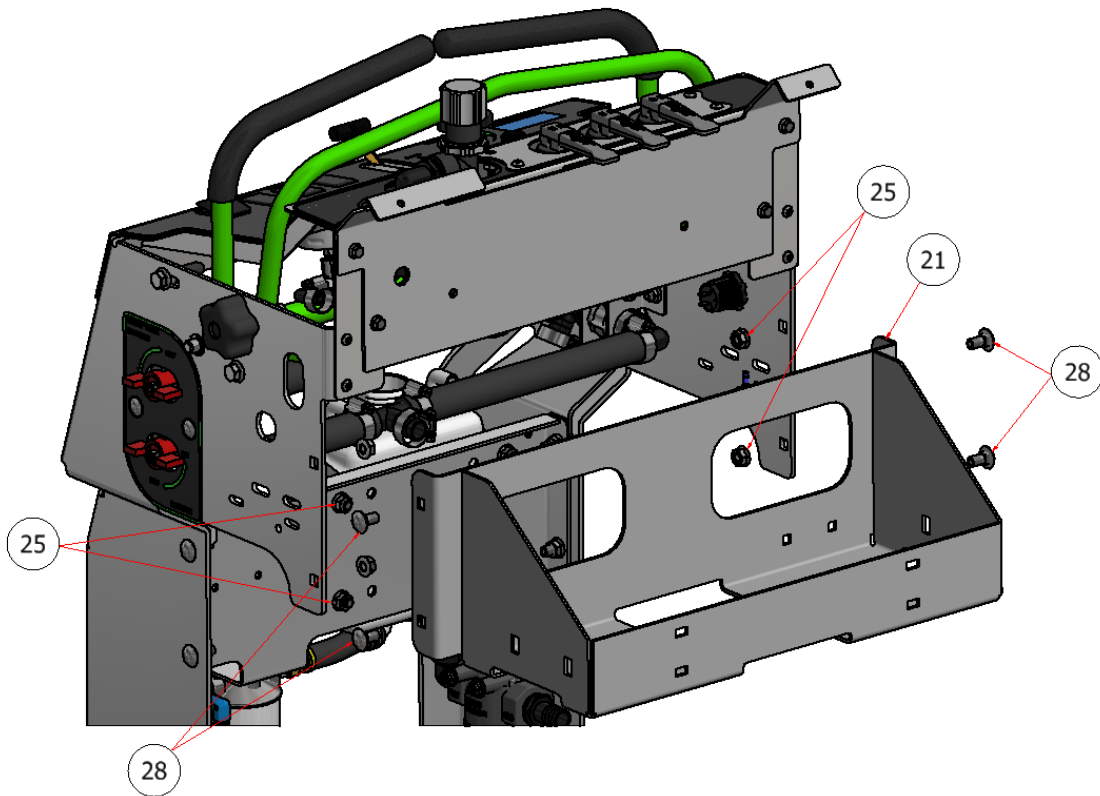

FUEL TANK SUPPORT ASSEMBLY

PARTS LIST			
ITEM	QTY	PART NUMBER	DESCRIPTION
21	1	R21-031	SUPPORT, GAS TANK
25	10	HFNC3-38S	HEX FLANGE NUT, SS - 3/8-16
28	4	CB-3834SS	CARRIAGE BOLT, SS - 3/8-16 x 3/4

EXPLODED VIEW		
PART NO.	REV.	DESCRIPTION
SGEV-047	A	FUEL TANK SUPPORT ASSEMBLY