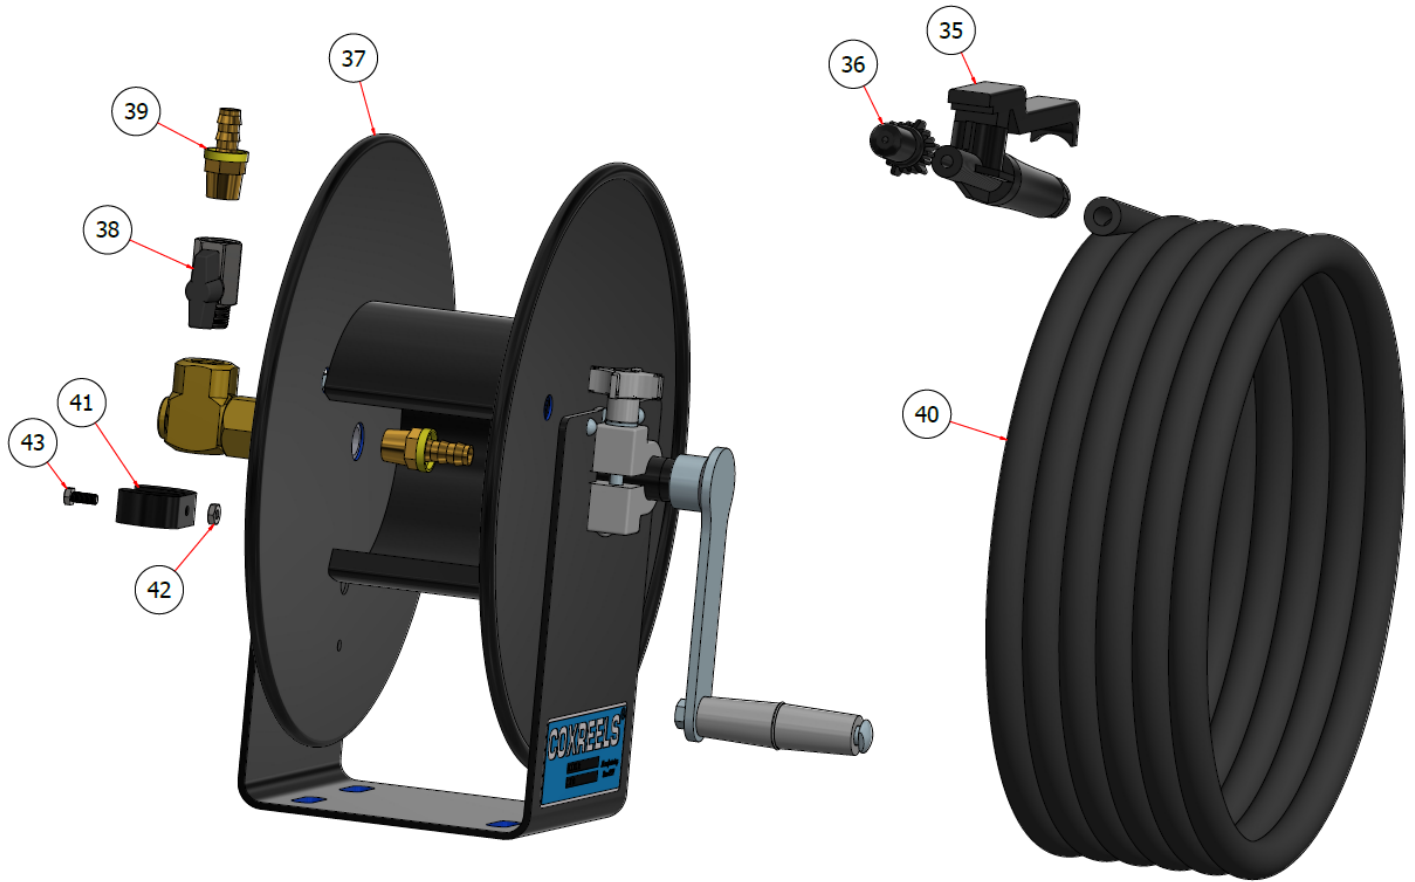

HOSE REEL ASSEMBLY

PARTS LIST			
ITEM	QTY	PART NUMBER	DESCRIPTION
35	1	S51260	HANDLE, SPRAY
36	1	S52161	NOZZLE, SPRAY
37	1	S53001	HOSE REEL
38	1	S512777	BALL VALVE, 3/8
39	2	H84023	FITTING, HOSE REEL, 3/8 BARB, BRASS
40	1	S55006-75	HOSE, 3/8 X 75FT, HOSE REEL
41	1	S53018	TOOL CLIP
42	1	HFN-10-32	HEX NUT, 10-32
43	1	HFSSC-1012	BOLT, #10-32 X 1/2

EXPLODED VIEW		
PART NO.	REV.	DESCRIPTION
SGEV-045	A	HOSE REEL ASSEMBLY