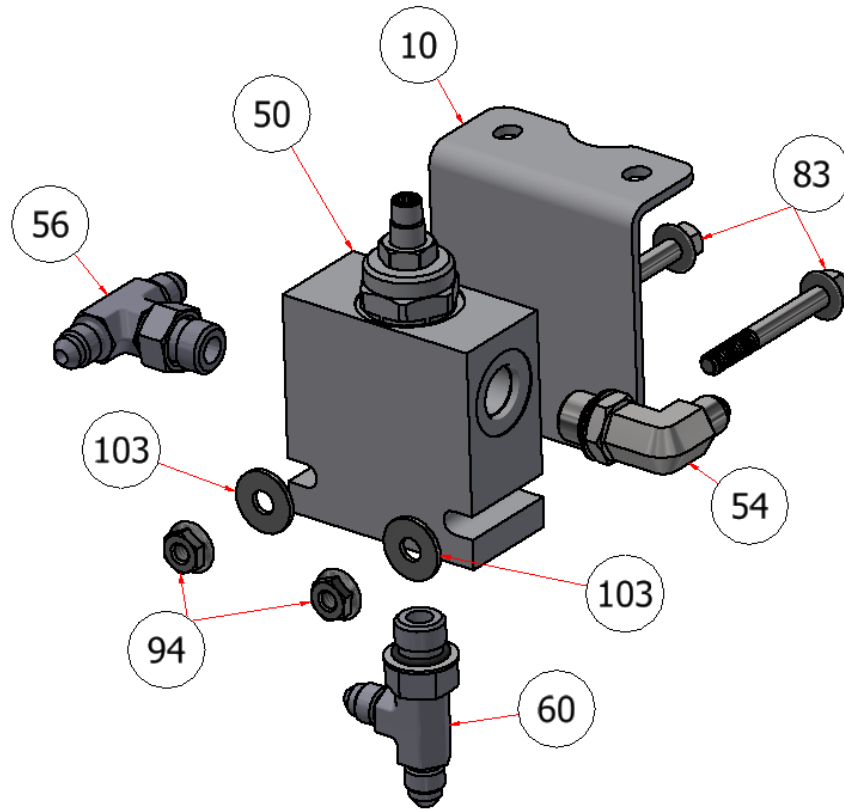

HYDRAULIC CONTROL VALVE ASSEMBLY

SGXL

PARTS LIST			
ITEM	QTY	PART NUMBER	DESCRIPTION
10	1	R23-114	VALVE BRACKET
50	1	H81430	VALVE, HYDROFORCE
54	5	H84000	1/4 MALE JIC x 3/8 ORB ELB
56	1	H84028	TEE FITTING, 1/4 ORB X 1/4 MJIC
60	1	H84049	RUN TEE, 1/4 ORB X 1/4 MJIC
83	4	HFSSC-142	HEX FLANGE BOLT, 1/4 X 2
94	33	HFNCS-14S	HEX FLANGE NUT, 1/4
103	10	FWSS-14	FLAT WASHER, SS - 1/4

EXPLODED VIEW		
PART NO.	REV.	DESCRIPTION
SGXLEV-001	A	HYDRAULIC CONTROL VALVE ASSEMBLY SGXL