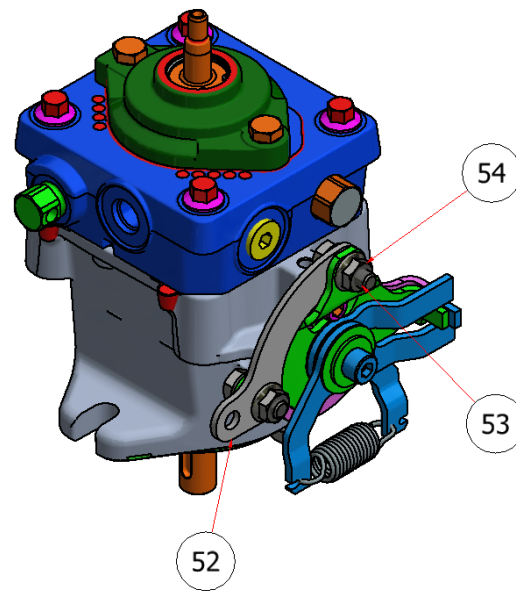

**IDLER ARM & HYDRAULIC PUMPS ASSEMBLY**

PARTS LIST			
ITEM	QTY	PART NUMBER	DESCRIPTION
35	1	W21-020	IDLER ARM
36	2	C60304	BUSHING, OIL INFUSED
37	6	FW-SAE-12	FLAT WASHER SAE, SS-1/2
38	1	H82003	IDLER PULLEY
39	1	HFCS-12214	HEX FLANGE BOLT, 1/2-13 X 2-1/4
40	1	SSNNC-12	NYLOCK, SS-1/2-13
41	3	6F-316D	GREASE FITTING

PARTS LIST			
ITEM	QTY	PART NUMBER	DESCRIPTION
52	2	R21-017	BRACKET, THROTTLE
53	4	HFSSC-51634	HEX FLANGE BOLT 5/16-18 X 3/4
54	4	HFNCS-5165	HEX FLANGE NUT 5/16-18

EXPLODED VIEW		
PART NO.	REV.	DESCRIPTION
SGEV-017	A	IDLER ARM & HYDRAULIC PUMPS ASSEMBLY