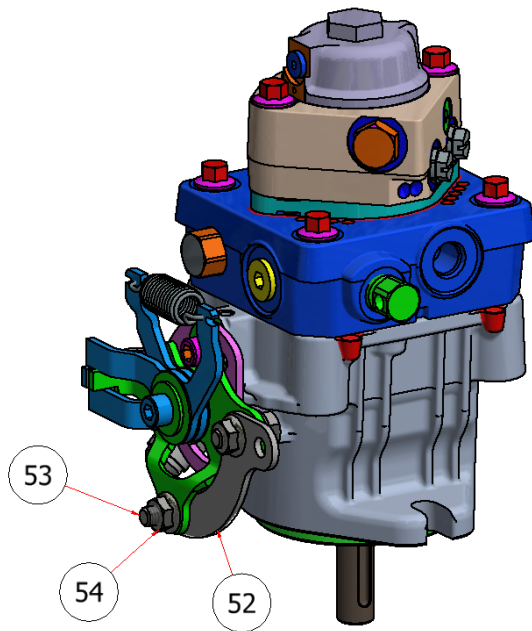

**IDLER ARM & HYDRAULIC PUMPS ASSEMBLY**

PARTS LIST			
ITEM	QTY	PART NUMBER	DESCRIPTION
35	1	W21-020	IDLER ARM
36	2	C60304	BUSHING, OIL INFUSED
37	6	FW-SAE-12	FLAT WASHER SAE, SS-1/2
38	1	H82003	IDLER PULLEY
39	1	HFCS-12214	HEX FLANGE BOLT, 1/2-13 X 2-1/4
40	1	SSNNC-12	NYLOCK, SS-1/2-13
41	3	6F-316D	GREASE FITTING

PARTS LIST			
ITEM	QTY	PART NUMBER	DESCRIPTION
52	2	R21-017	BRACKET, THROTTLE
53	4	HFSSC-51634	HEX FLANGE BOLT 5/16-18 X 3/4
54	4	HFNCS-5165	HEX FLANGE NUT 5/16-18

EXPLODED VIEW		
PART NO.	REV.	DESCRIPTION
SGEV-017	A	IDLER ARM & HYDRAULIC PUMPS ASSEMBLY