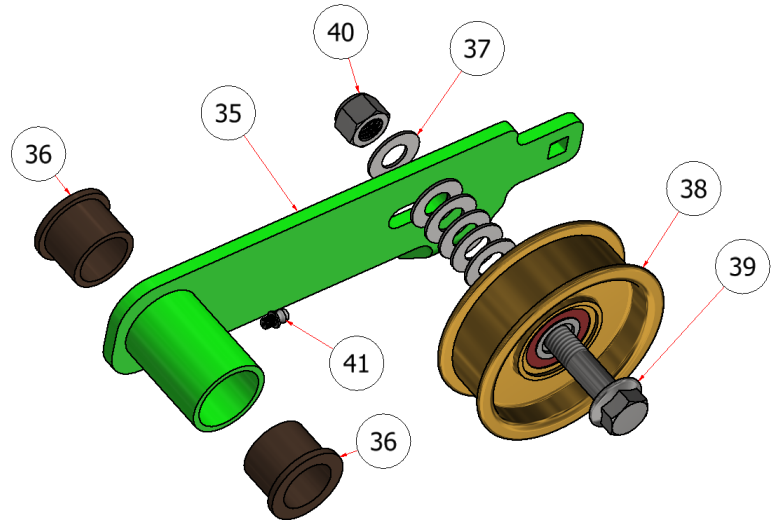

**IDLER ARM & HYDRAULIC PUMPS ASSEMBLY**

PARTS LIST			
ITEM	QTY	PART NUMBER	DESCRIPTION
35	1	W21-020	IDLER ARM
36	2	C60304	BUSHING, OIL INFUSED
37	6	FW-SAE-12	FLAT WASHER SAE, SS-1/2
38	1	H82003	IDLER PULLEY
39	1	HFCS-12214	HEX FLANGE BOLT, 1/2-13 X 2-1/4
40	1	SSNNC-12	NYLOCK, SS-1/2-13
41	3	6F-316D	GREASE FITTING

PARTS LIST			
ITEM	QTY	PART NUMBER	DESCRIPTION
52	2	R21-017	BRACKET, THROTTLE
53	4	HFSSC-51634	HEX FLANGE BOLT 5/16-18 X 3/4
54	4	HFNCS-5165	HEX FLANGE NUT 5/16-18

EXPLODED VIEW		
PART NO.	REV.	DESCRIPTION
SGEV-017	A	IDLER ARM & HYDRAULIC PUMPS ASSEMBLY