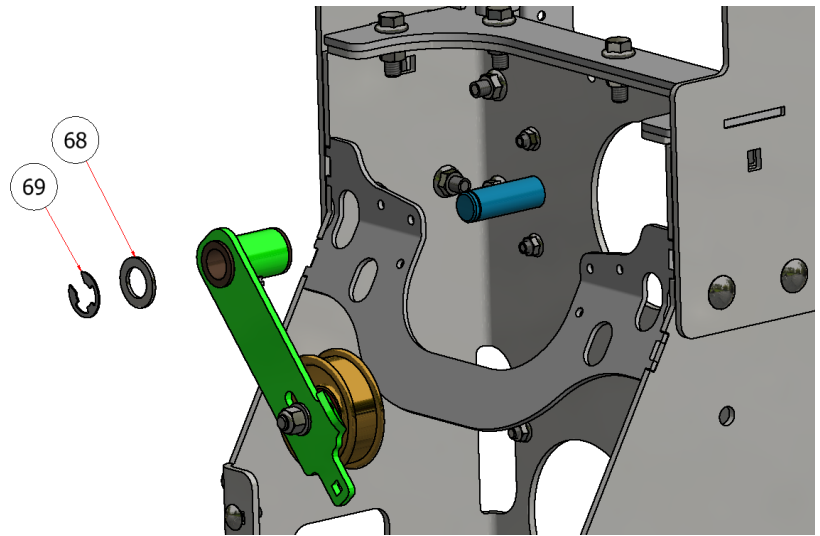

**IDLER ARM & TANK MOUNTS ASSEMBLY**

| PARTS LIST |     |             |                   |
|------------|-----|-------------|-------------------|
| ITEM       | QTY | PART NUMBER | DESCRIPTION       |
| 68         | 1   | SHJN-1-14   | FLAT WASHER, SS-1 |
| 69         | 1   | ECSS-098    | SNAP RING         |

| PARTS LIST |     |             |                                     |
|------------|-----|-------------|-------------------------------------|
| ITEM       | QTY | PART NUMBER | DESCRIPTION                         |
| 16         | 1   | W21-069-L   | TANK SUPPORT BRACKET, LEFT SG36     |
|            | 1   | W21-069-R   | TANK SUPPORT BRACKET, RIGHT SG36    |
|            | 1   | W21-105-L   | TANK SUPPORT BRACKET, LEFT SG42/46  |
|            | 1   | W21-105-R   | TANK SUPPORT BRACKET, RIGHT SG42/46 |
|            | 1   | W21-056-L   | TANK SUPPORT BRACKET, LEFT SG52     |
|            | 1   | W21-056-R   | TANK SUPPORT BRACKET, RIGHT SG52    |
| 25         | 12  | CB-12112SS  | CARRIAGE BOLT, SS - 1/2-13 x 1 1/2  |
| 26         | 17  | HFNCS-12S   | HEX FLANGE NUT, SS - 1/2-13         |

| EXPLODED VIEW |      |                                  |
|---------------|------|----------------------------------|
| PART NO.      | REV. | DESCRIPTION                      |
| SGEV-022      | A    | IDLER ARM & TANK MOUNTS ASSEMBLY |