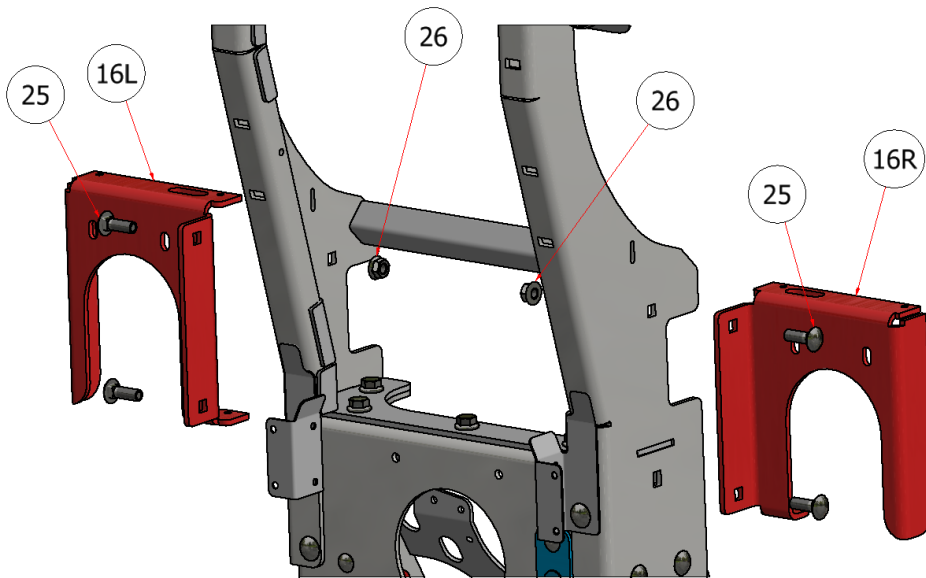

**IDLER ARM & TANK MOUNTS ASSEMBLY**

| PARTS LIST |     |             |                   |
|------------|-----|-------------|-------------------|
| ITEM       | QTY | PART NUMBER | DESCRIPTION       |
| 68         | 1   | SHJN-1-14   | FLAT WASHER, SS-1 |
| 69         | 1   | ECSS-098    | SNAP RING         |

| PARTS LIST |     |             |                                     |
|------------|-----|-------------|-------------------------------------|
| ITEM       | QTY | PART NUMBER | DESCRIPTION                         |
| 16         | 1   | W21-069-L   | TANK SUPPORT BRACKET, LEFT SG36     |
|            | 1   | W21-069-R   | TANK SUPPORT BRACKET, RIGHT SG36    |
|            | 1   | W21-105-L   | TANK SUPPORT BRACKET, LEFT SG42/46  |
|            | 1   | W21-105-R   | TANK SUPPORT BRACKET, RIGHT SG42/46 |
|            | 1   | W21-056-L   | TANK SUPPORT BRACKET, LEFT SG52     |
|            | 1   | W21-056-R   | TANK SUPPORT BRACKET, RIGHT SG52    |
| 25         | 12  | CB-12112SS  | CARRIAGE BOLT, SS - 1/2-13 x 1 1/2  |
| 26         | 17  | HFNCS-12S   | HEX FLANGE NUT, SS - 1/2-13         |

| EXPLODED VIEW |      |                                  |
|---------------|------|----------------------------------|
| PART NO.      | REV. | DESCRIPTION                      |
| SGEV-022      | A    | IDLER ARM & TANK MOUNTS ASSEMBLY |