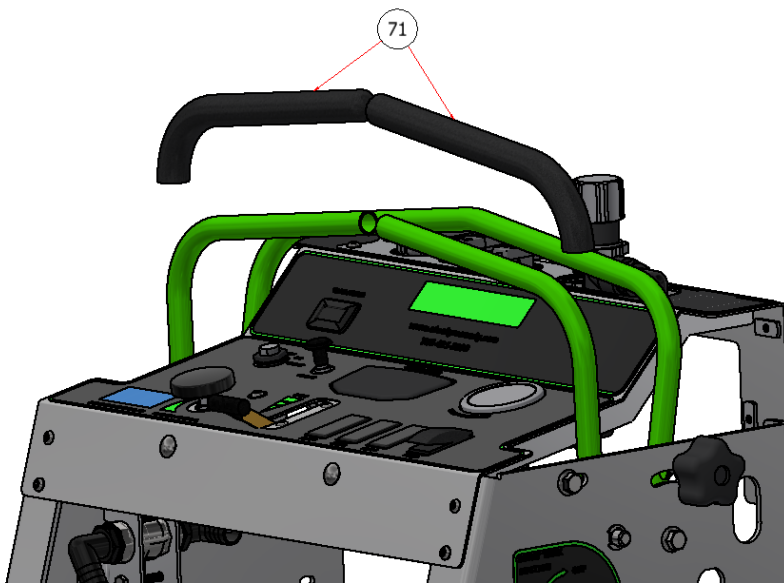

**KNOB & GRIP ASSEMBLY**

**PARTS LIST**

| ITEM | QTY | PART NUMBER | DESCRIPTION             |
|------|-----|-------------|-------------------------|
| 23   | 2   | FWSS-38     | FLAT WASHER, SS - 3/8   |
| 24   | 2   | LWESS-38    | STAR WASHER, 3/8        |
| 66   | 2   | C60202      | KNOB, RUBBER, SPEED BAR |
| 71   | 2   | C60200      | GRIP, JOY STICK         |

**EXPLODED VIEW**

| PART NO. | REV. | DESCRIPTION          |
|----------|------|----------------------|
| SGEV-014 | A    | KNOB & GRIP ASSEMBLY |