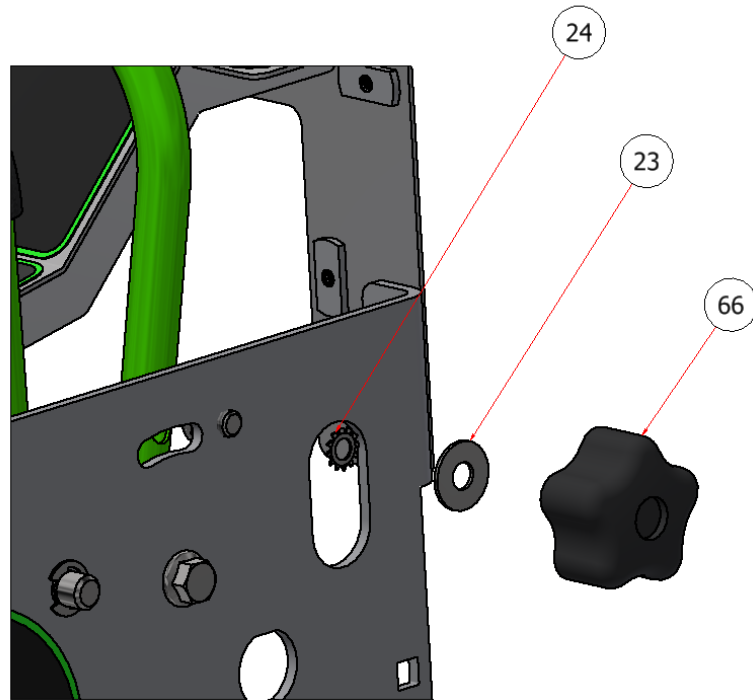

**KNOB & GRIP ASSEMBLY**

**PARTS LIST**

| ITEM | QTY | PART NUMBER | DESCRIPTION             |
|------|-----|-------------|-------------------------|
| 23   | 2   | FWSS-38     | FLAT WASHER, SS - 3/8   |
| 24   | 2   | LWESS-38    | STAR WASHER, 3/8        |
| 66   | 2   | C60202      | KNOB, RUBBER, SPEED BAR |
| 71   | 2   | C60200      | GRIP, JOY STICK         |

**EXPLODED VIEW**

| PART NO. | REV. | DESCRIPTION          |
|----------|------|----------------------|
| SGEV-014 | A    | KNOB & GRIP ASSEMBLY |