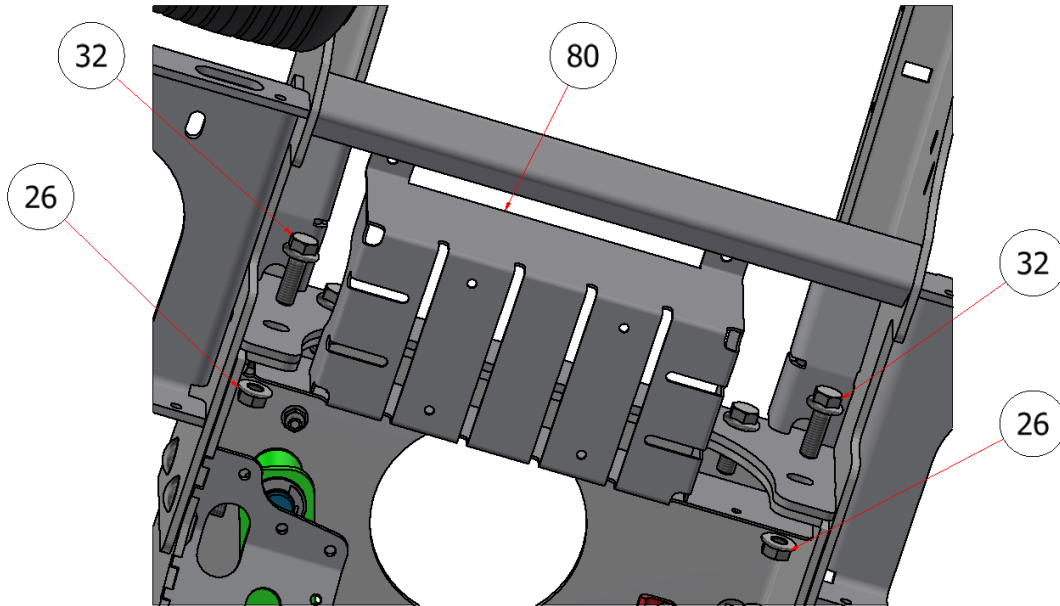

MUFFLER GUARD ASSEMBLY

PARTS LIST			
ITEM	QTY	PART NUMBER	DESCRIPTION
26	13	HFNC5-12S	HEX FLANGE NUT, SS - 1/2-13
32	5	HFSSC-12112	HEX FLANGE BOLT, SS - 1/2-13 x 1 1/2
80	1	R21-202	SG36/42, MUFFLER GUARD
	1	R21-200	SG46/52, MUFFLER GUARD

EXPLODED VIEW		
PART NO.	REV.	DESCRIPTION
SGEV-030	A	MUFFLER GUARD ASSEMBLY