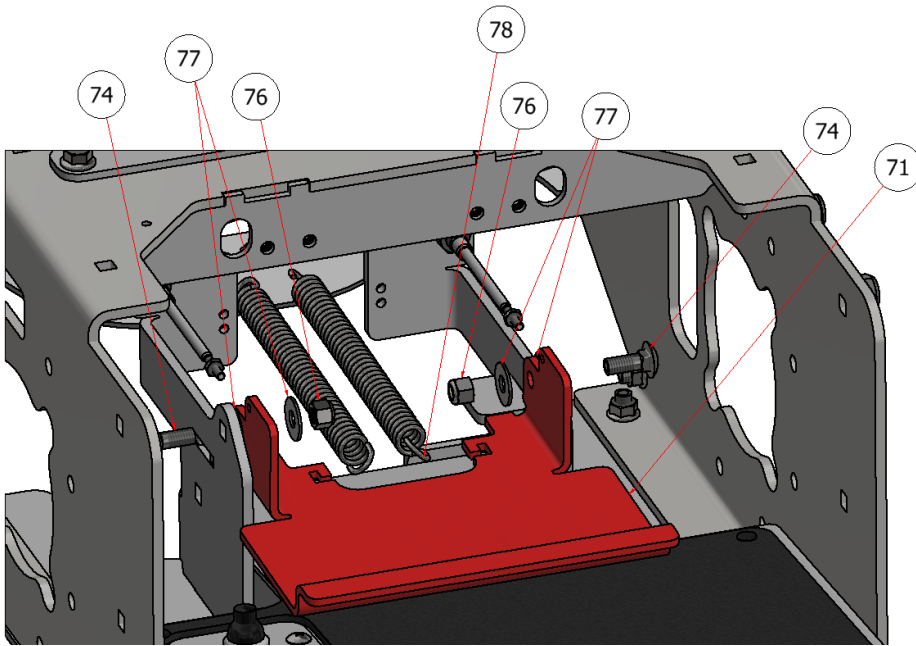

PARKING BRAKE ASSEMBLY

PARTS LIST			
ITEM	QTY	PART NUMBER	DESCRIPTION
71	1	R21-227	FOOT PEDAL, PARKING BRAKE, SG46/52
	1	R21-228	FOOT PEDAL, PARKING BRAKE SG36/42
72	2	R21-237	BRACKET, PARKING BRAKE
73	4	CB-5161SS	CARRIAGE BOLT, 5/16 X 1
74	2	CB-381SS	CARRIAGE BOLT, 3/8 X 1
75	4	HFNC5-516S	HEX NUT, 5/16
76	2	SSNNC-38	HEXT NUT, NYLOK, 3/8
77	4	FWSS-38	FLAT WASHER, 3/8
78	2	C60112	SPRING, IDLER, PARKING BREAK

SG52

EXPLODED VIEW		
PART NO.	REV.	DESCRIPTION
SGEV-026	A	PARKING BRAKE ASSEMBLY