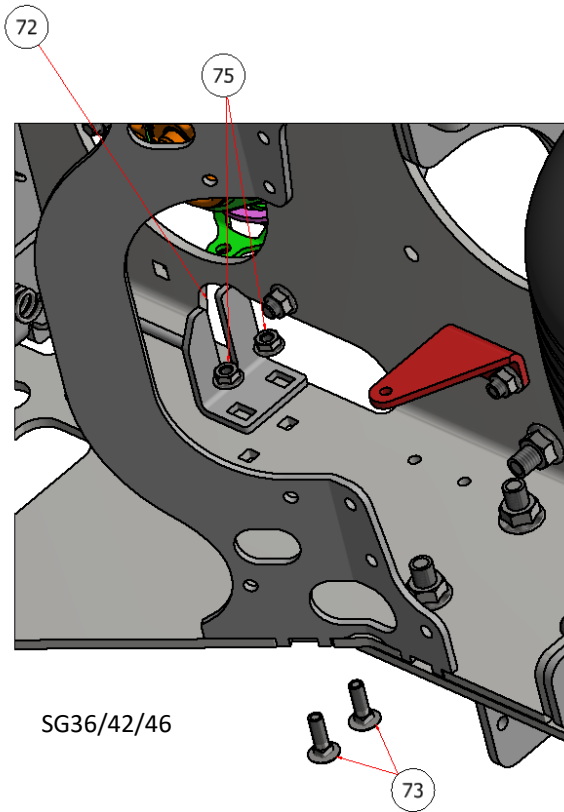

PARKING BRAKE ASSEMBLY

PARTS LIST			
ITEM	QTY	PART NUMBER	DESCRIPTION
71	1	R21-227	FOOT PEDAL, PARKING BRAKE, SG46/52
	1	R21-228	FOOT PEDAL, PARKING BRAKE SG36/42
72	2	R21-237	BRACKET, PARKING BRAKE
73	4	CB-5161SS	CARRIAGE BOLT, 5/16 X 1
74	2	CB-381SS	CARRIAGE BOLT, 3/8 X 1
75	4	HFNC5-516S	HEX NUT, 5/16
76	2	SSNNC-38	HEXT NUT, NYLOK, 3/8
77	4	FWSS-38	FLAT WASHER, 3/8
78	2	C60112	SPRING, IDLER, PARKING BREAK

SG52

EXPLODED VIEW		
PART NO.	REV.	DESCRIPTION
SGEV-026	A	PARKING BRAKE ASSEMBLY