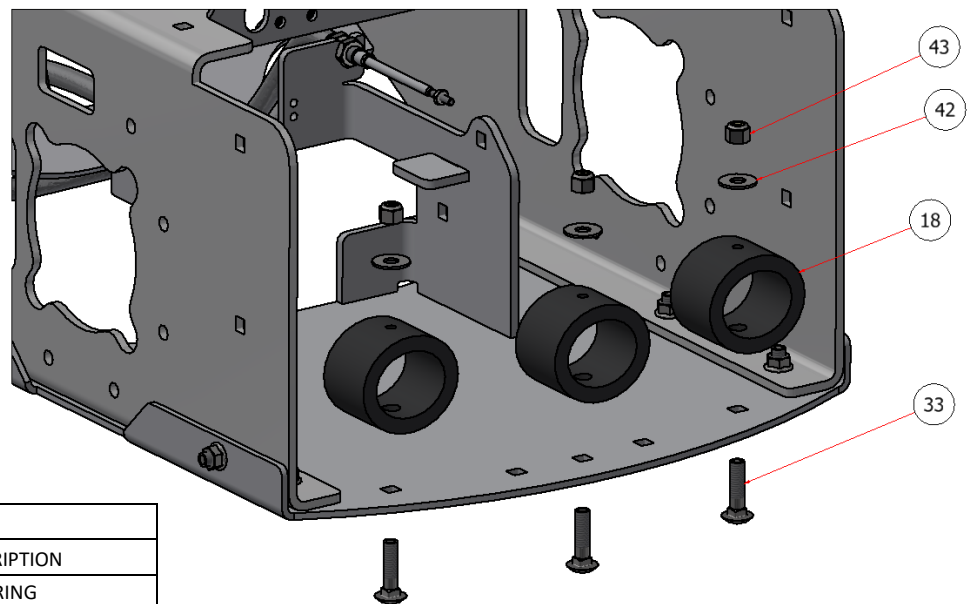

REAR CHASIS PLATE & FOOT BOARD SPRINGS
ASSEMBLY

PARTS LIST			
ITEM	QTY	PART NUMBER	DESCRIPTION
14	1	W21-086-220	CHASIS PLATE, BOTTOM SG36/42
	1	W21-011	CHASIS PLATE, BOTTOM SG52/46
33	19	CB-381SS	CARRIAGE BOLT, SS - 3/8-16 x 1
45	38	HFNC3-38S	HEX FLANGE NUT - 3/8-16

PARTS LIST			
ITEM	QTY	PART NUMBER	DESCRIPTION
18	3	C60366	SPRING
33	19	CB-381SS	CARRIAGE BOLT, SS - 3/8-16 x 1
42	5	FWSS-38	FLAT WASHER, SS - 3/8
43	5	SSNNC-38	NYLOCK, SS - 3/8-16

EXPLODED VIEW		
PART NO.	REV.	DESCRIPTION
SGEV-024	A	REAR CHASIS PLATE & FOOT BOARD SPRINGS ASSEMBLY