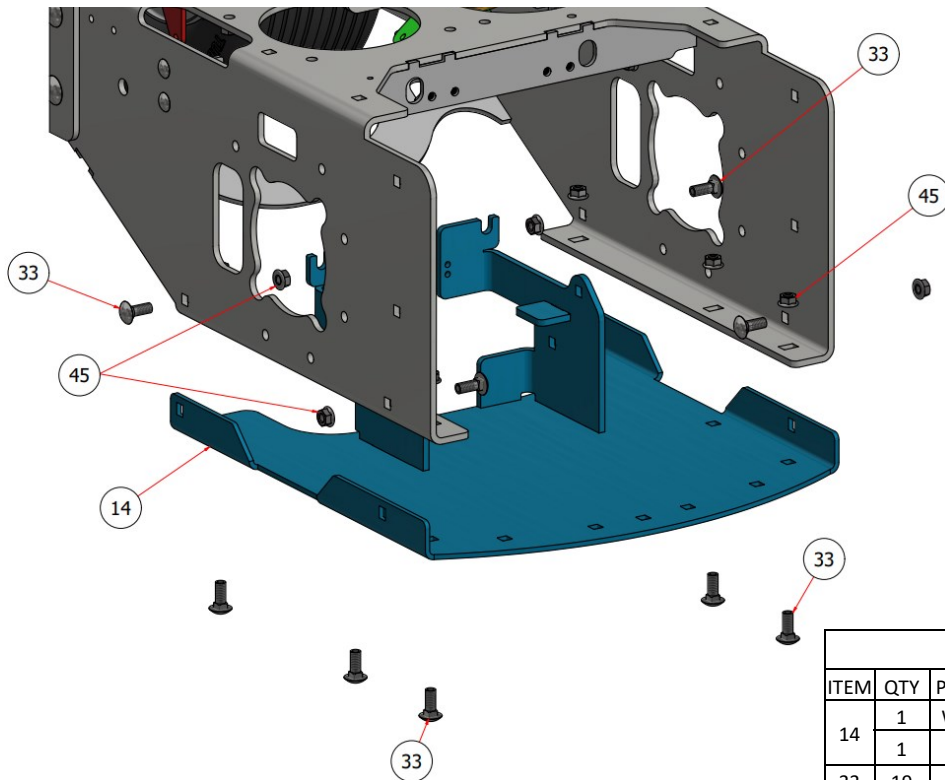

REAR CHASIS PLATE & FOOT BOARD SPRINGS
ASSEMBLY

PARTS LIST			
ITEM	QTY	PART NUMBER	DESCRIPTION
14	1	W21-086-220	CHASIS PLATE, BOTTOM SG36/42
	1	W21-011	CHASIS PLATE, BOTTOM SG52/46
33	19	CB-381SS	CARRIAGE BOLT, SS - 3/8-16 x 1
45	38	HFNC3-38S	HEX FLANGE NUT - 3/8-16

PARTS LIST			
ITEM	QTY	PART NUMBER	DESCRIPTION
18	3	C60366	SPRING
33	19	CB-381SS	CARRIAGE BOLT, SS - 3/8-16 x 1
42	5	FWSS-38	FLAT WASHER, SS - 3/8
43	5	SSNNC-38	NYLOCK, SS - 3/8-16

EXPLODED VIEW		
PART NO.	REV.	DESCRIPTION
SGEV-024	A	REAR CHASIS PLATE & FOOT BOARD SPRINGS ASSEMBLY