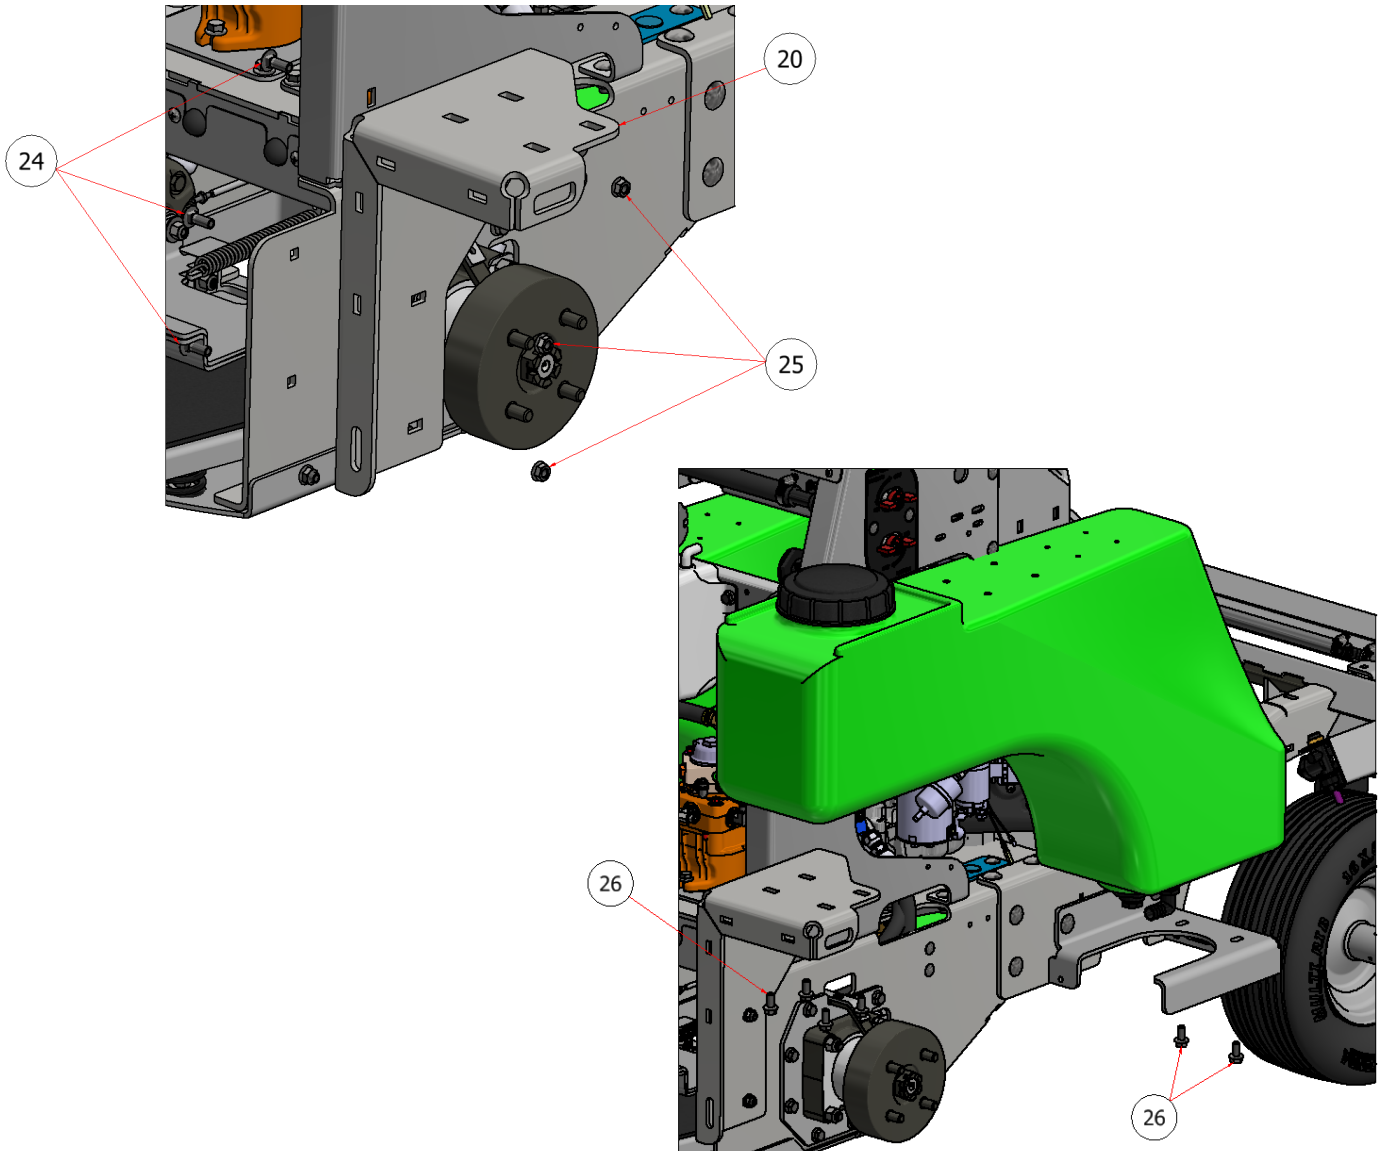

REAR TANK SUPPORT ASSEMBLY

PARTS LIST			
ITEM	QTY	PART NUMBER	DESCRIPTION
19	1	W21-226	TANK SUPPORT, REAR, SG36, LEFT
	1	W21-235	TANK SUPPORT, REAR, SG42/46, LEFT
	1	W21-223	TANK SUPPORT, REAR, SG52, LEFT
20	1	W21-226-R	TANK SUPPORT, REAR, SG36, RIGHT
	1	W21-235-R	TANK SUPPORT, REAR, SG42/46, RIGHT
	1	W21-223-R	TANK SUPPORT, REAR, SG52
24	6	CB-381SS	CARRIAGE BOLT, SS - 3/8-16 x 1
25	10	HFNC5-38S	HEX FLANGE NUT, SS - 3/8-16
26	12	HFSSC-3875	HEX BOLT, 3/8 X 3/4

EXPLODED VIEW		
PART NO.	REV.	DESCRIPTION
SGEV-048	A	REAR TANK SUPPORT ASSEMBLY