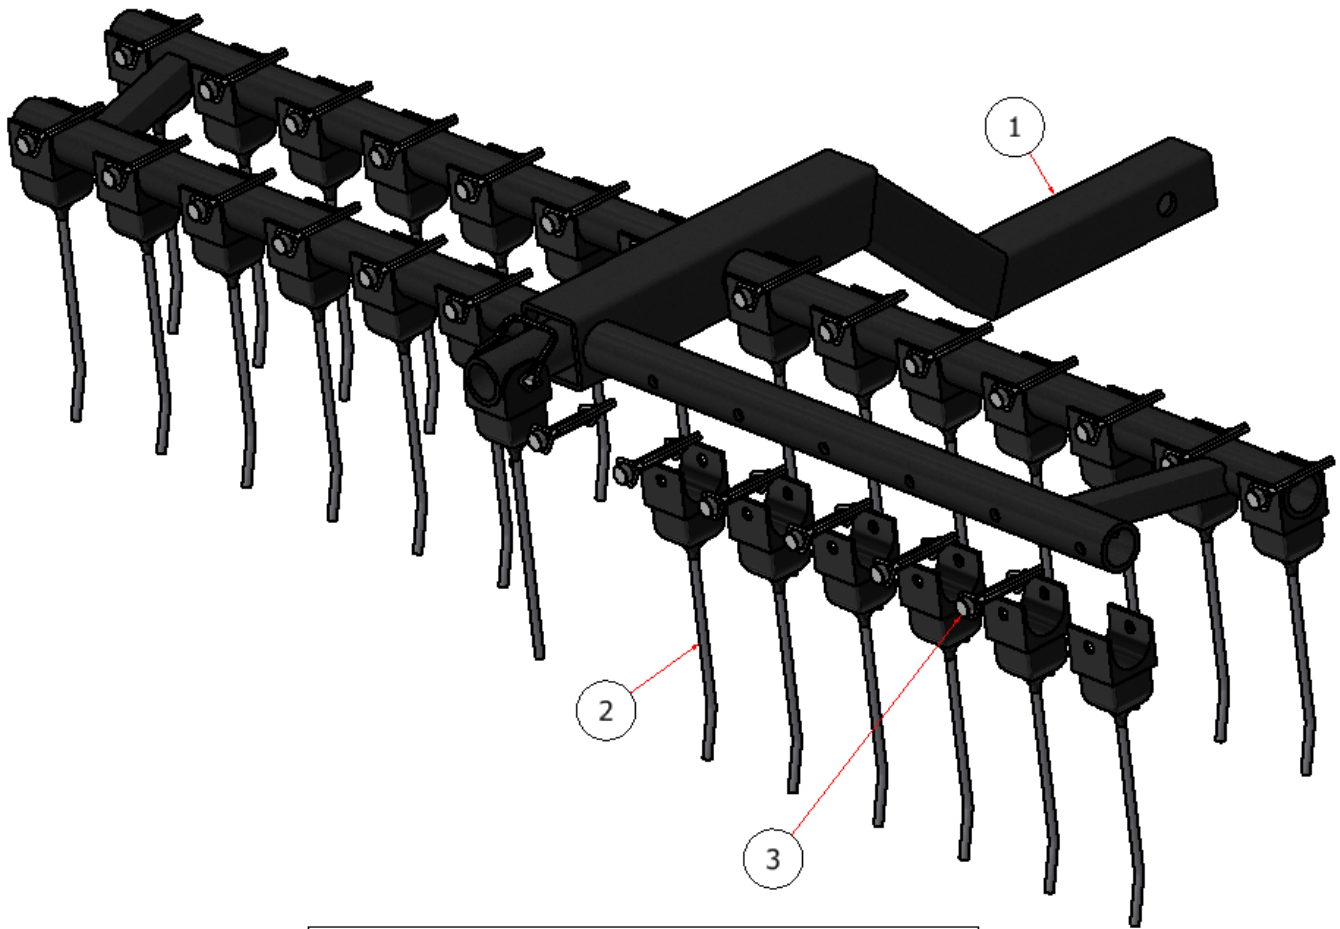

## RAKE ATTACHMENT EXPLODED VIEW

PARTS LIST			
ITEM	QTY	PART NUMBER	DESCRIPTION
1	1	W-PL037	FRAME, RAKE ATTACHMENT
2	27	DR10001	TINE, RAKE ASSEMBLY
3	27	C60318	PIN, WIRE-LOCK CLEVIS

PART NO.	REV.	DESCRIPTION
SGEV-003	A	SG RAKE ATTACHMENT