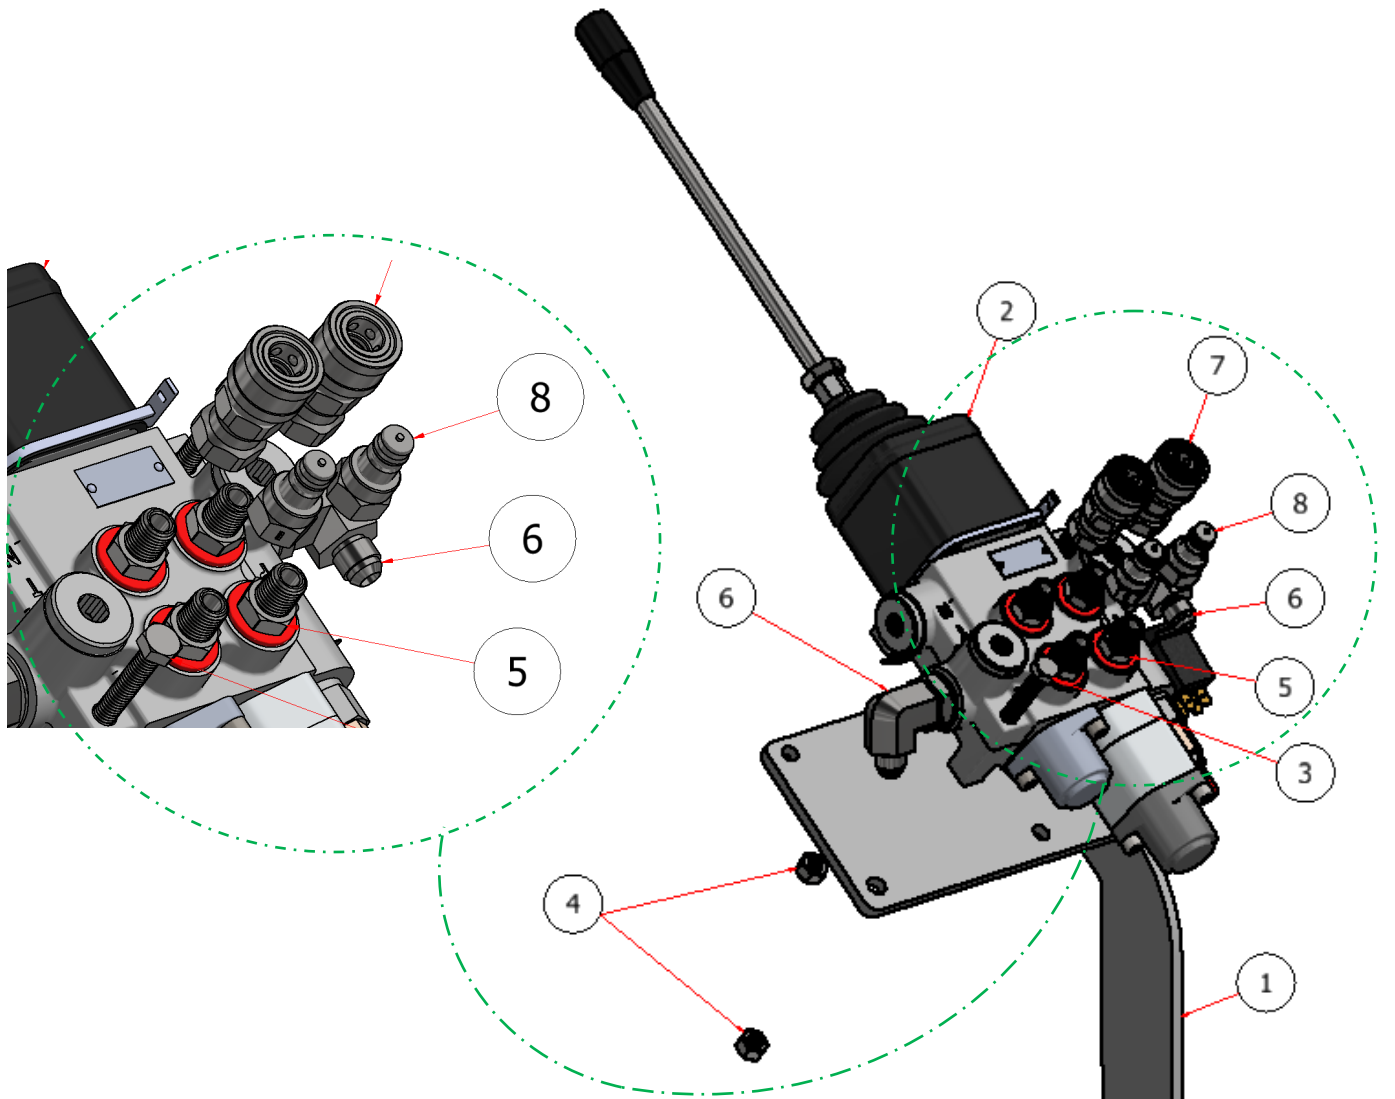

SNOW PLOW CONTROL VALVE ASSEMBLY

PARTS LIST			
ITEM	QTY	PART NUMBER	DESCRIPTION
1	1	PL009	SUPPORT BRACKET, PLOW CONTROL VALVE
2	1	SP10001	2 SPOOL LIFT VALVE
3	2	HFSSC-31325	HEX BOLT, SS, 5/16-18 X 2-1/2
4	2	SSNC-516	5/16" NUT, NYLOCK
5	4	H84071	FITTING, 1/2 MORB X 1/4 MNPT
6	2	H84070	FITTING 5/8 MORB X 3/8 MJIC 90
7	4	H85010	QUICK DISCONNECT, 1/4, FEMALE
8	4	H85011	QUICK DISCONNECT, 1/4, MALE

PART NO.	REV.	DESCRIPTION
SGEV-053	A	SG SNOW PLOW CONTROL VALVE ATTACHMENT