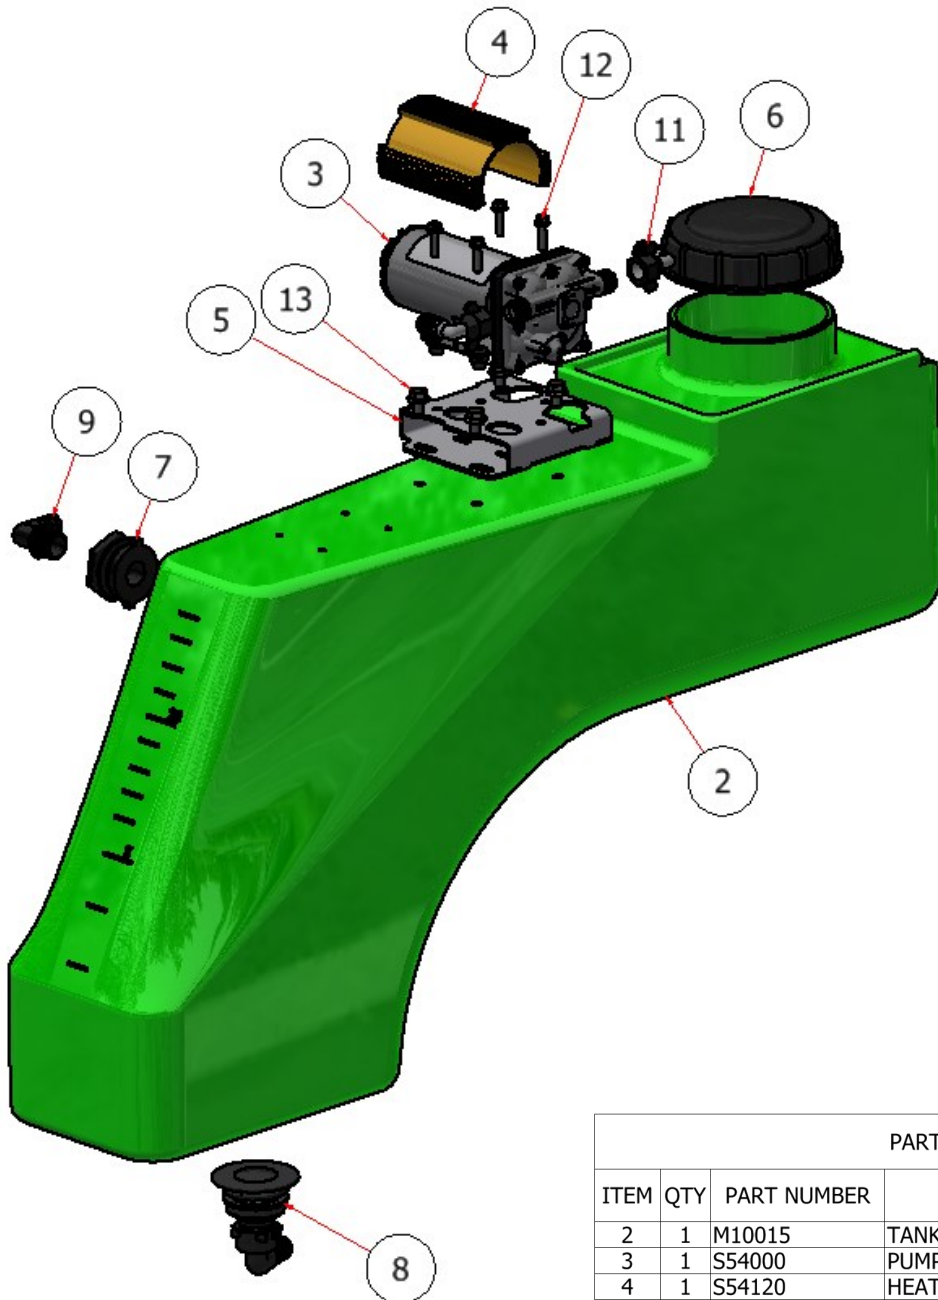

SG36 LEFT TANK ASSEMBLY

PARTS LIST			
ITEM	QTY	PART NUMBER	DESCRIPTION
2	1	M10015	TANK, 15 GAL. RIGHT
3	1	S54000	PUMP, SHURFLO
4	1	S54120	HEAT SINK, SPRAY PUMP
5	1	W21-100	MOUNTING BRACKET, SPRAY PUMP
6	2	S51243	CAP, TANK
7	1	S51242	BULKHEAD FITTING, TANK
8	1	S52200	3/4 BULKHEAD FITTING ASSEMBLY
9	1	S52029	BARB, 3/4 MPT x 3/4 BARB 90
11	2	S54102	PUMP FITTING, BARB, ELBOW, 1/2 X 3/4
12	4	HFSSC-141	HEX FLANGE BOLT, 1/4 X 1
13	4	HFSSC-3812	HEX FLANGE BOLT, 3/8 X 1/2

EXPLODED VIEW		
PART NO.	REV.	DESCRIPTION
SGEV-038	A	SG36 LEFT TANK ASSEMBLY