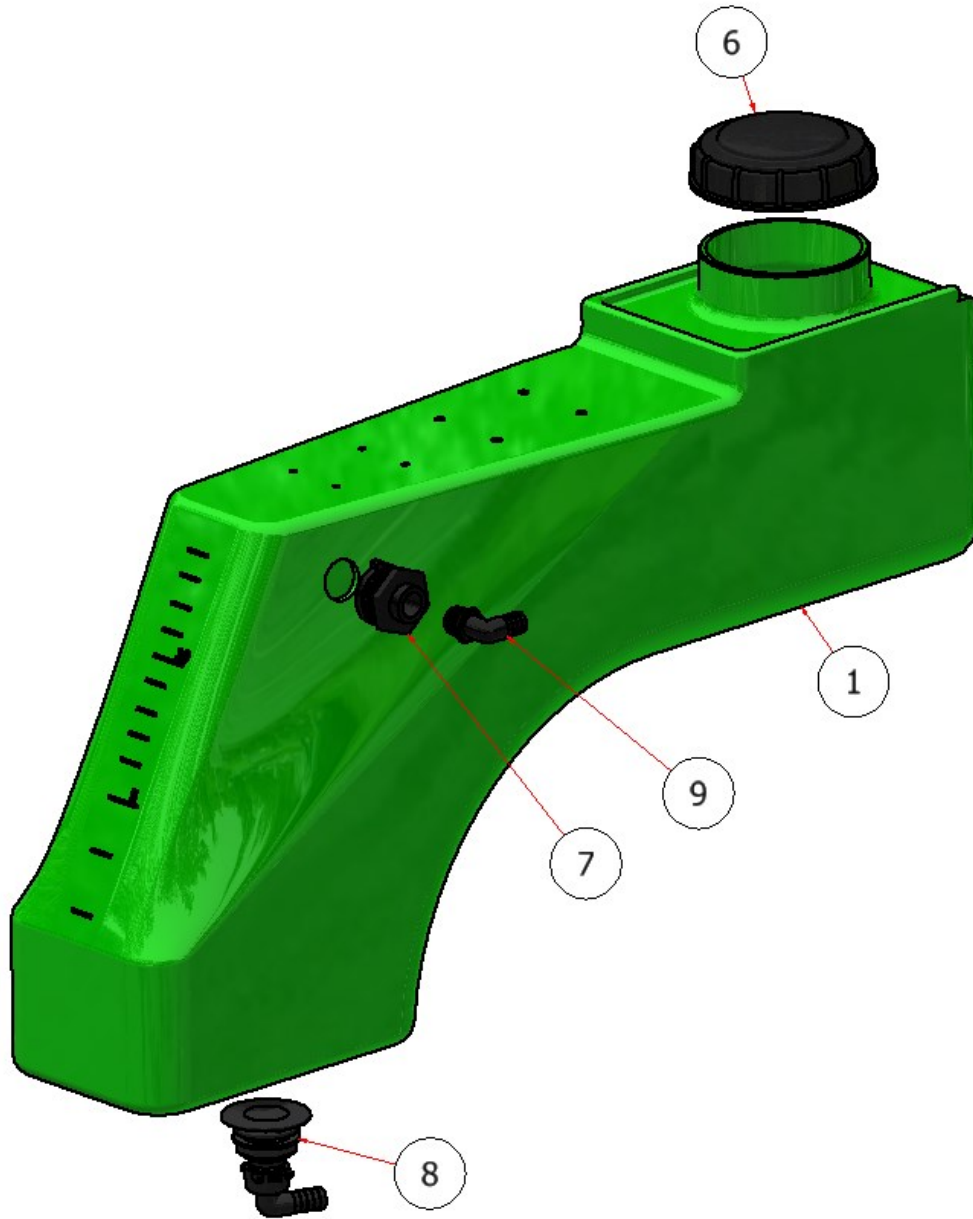

SG36 RIGHT TANK ASSEMBLY

PARTS LIST			
ITEM	QTY	PART NUMBER	DESCRIPTION
1	1	M10015	TANK, 15 GAL. RIGHT
6	2	S51243	CAP, TANK
7	1	S51242	BULKHEAD FITTING, TANK
8	1	S52200	3/4 BULKHEAD FITTING ASSEMBLY
9	4	S52029	BARB, 3/4 MPT x 3/4 BARB 90

EXPLODED VIEW		
PART NO.	REV.	DESCRIPTION
SGEV-039	A	SG36 RIGHT TANK ASSEMBLY