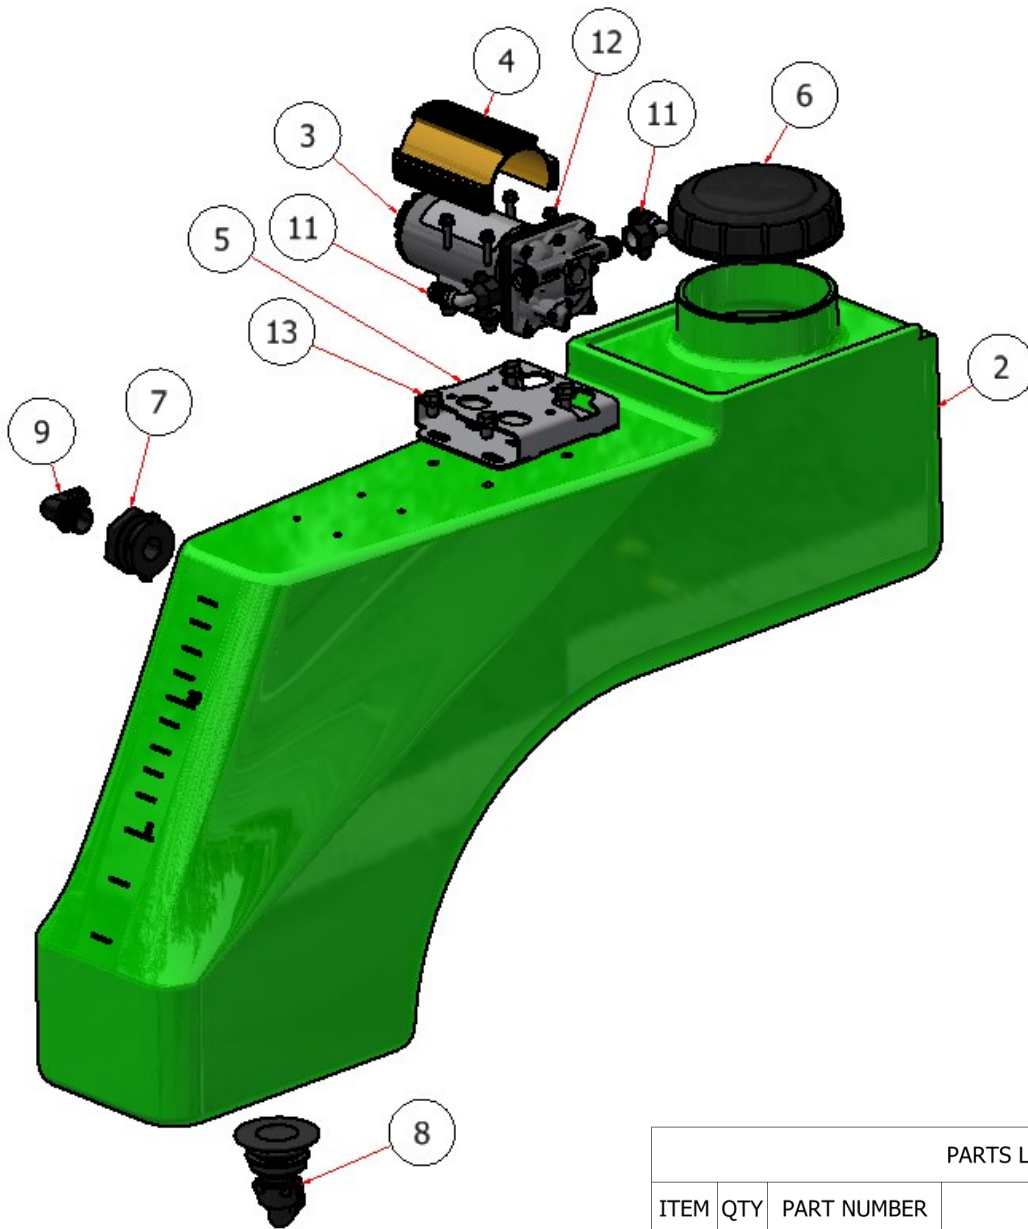

**SG42 LEFT TANK ASSEMBLY**

PARTS LIST			
ITEM	QTY	PART NUMBER	DESCRIPTION
2	1	M10015	TANK, 15 GAL. RIGHT
3	1	S54000	PUMP, SHURFLO
4	1	S54120	HEAT SINK, SPRAY PUMP
5	1	W21-100	MOUNTING BRACKET, SPRAY PUMP
6	2	S51243	CAP, TANK
7	1	S51242	BULKHEAD FITTING, TANK
8	1	S52200	3/4 BULKHEAD FITTING ASSEMBLY
9	1	S52029	BARB, 3/4 MPT x 3/4 BARB 90
11	2	S54102	PUMP FITTING, BARB, ELBOW, 1/2 X 3/4
12	4	HFSSC-141	HEX FLANGE BOLT, 1/4 X 1
13	4	HFSSC-3812	HEX FLANGE BOLT, 3/8 X 1/2

EXPLODED VIEW		
PART NO.	REV.	DESCRIPTION
SGEV-040	A	SG42 LEFT TANK ASSEMBLY