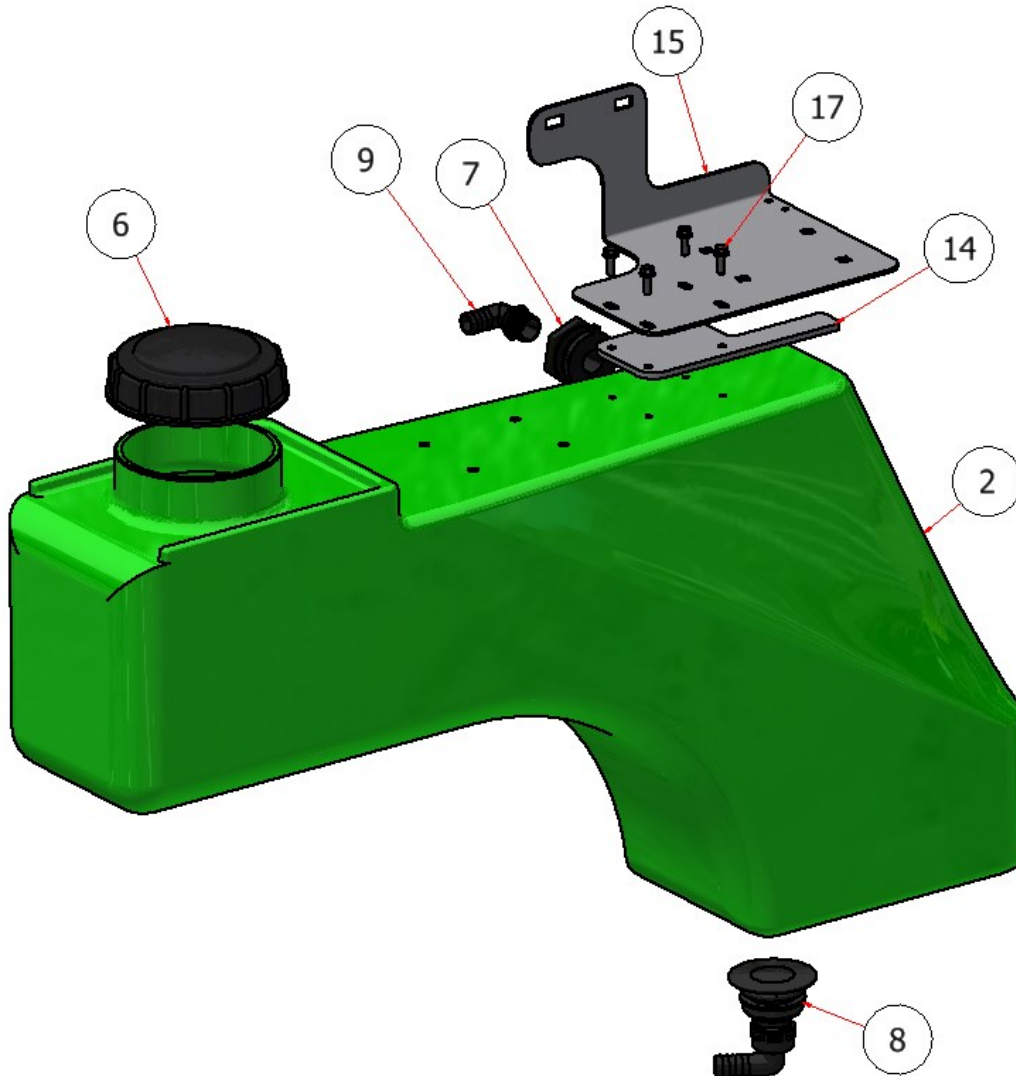

SG42 RIGHT TANK ASSEMBLY

PARTS LIST			
ITEM	QTY	PART NUMBER	DESCRIPTION
2	1	M10015	TANK, 15 GAL. RIGHT
6	2	S51243	CAP, TANK
7	3	S51242	BULKHEAD FITTING, TANK
8	1	S52200	3/4 BULKHEAD FITTING ASSEMBLY
9	2	S52029	BARB, 3/4 MPT x 3/4 BARB 90
14	1	R21-067	BRACKET, BOTTOM, HOSE REEL
15	1	R21-1345	BRACKET, HOSE REEL SG42
17	4	HFSSC-1475	HEX FLANGE BOLT, 1/4 X 3/4

EXPLODED VIEW		
PART NO.	REV.	DESCRIPTION
SGEV-041	A	SG42 RIGHT TANK ASSEMBLY