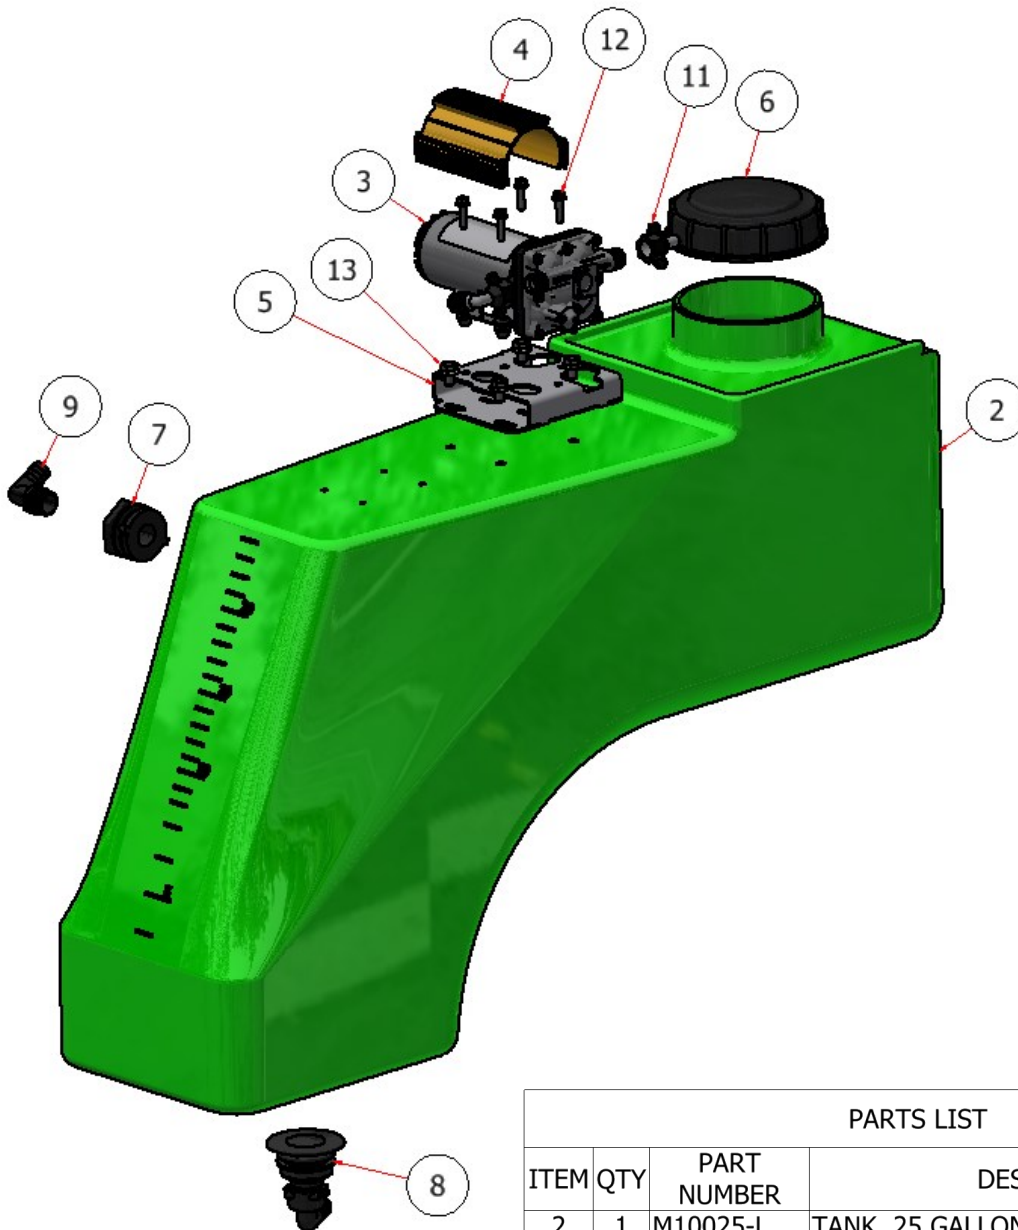

SG46 LEFT TANK ASSEMBLY

PARTS LIST			
ITEM	QTY	PART NUMBER	DESCRIPTION
2	1	M10025-L	TANK, 25 GALLON SG46, LEFT
3	1	S54000	PUMP, SHURFLO
4	1	S54120	HEAT SINK, SPRAY PUMP
5	1	W21-100	MOUNTING BRACKET, SPRAY PUMP
6	2	S51243	CAP, TANK
7	2	S51242	BULKHEAD FITTING, TANK
8	2	S52200	KIT, BULKHEAD, 3/4
9	2	S52029	BARB, 3/4 MPT x 3/4 BARB 90
11	2	S54102	PUMP FITTING, BARB, ELBOW, 1/2 X 3/4
12	4	HFSSC-141	BOLT, HEX, 1/4 X 1
13	4	HFSSC-3812	HEX FLANGE BOLT, 3/8 X 1/2

EXPLODED VIEW		
PART NO.	REV.	DESCRIPTION
SGEV-042	A	SG46 LEFT TANK ASSEMBLY