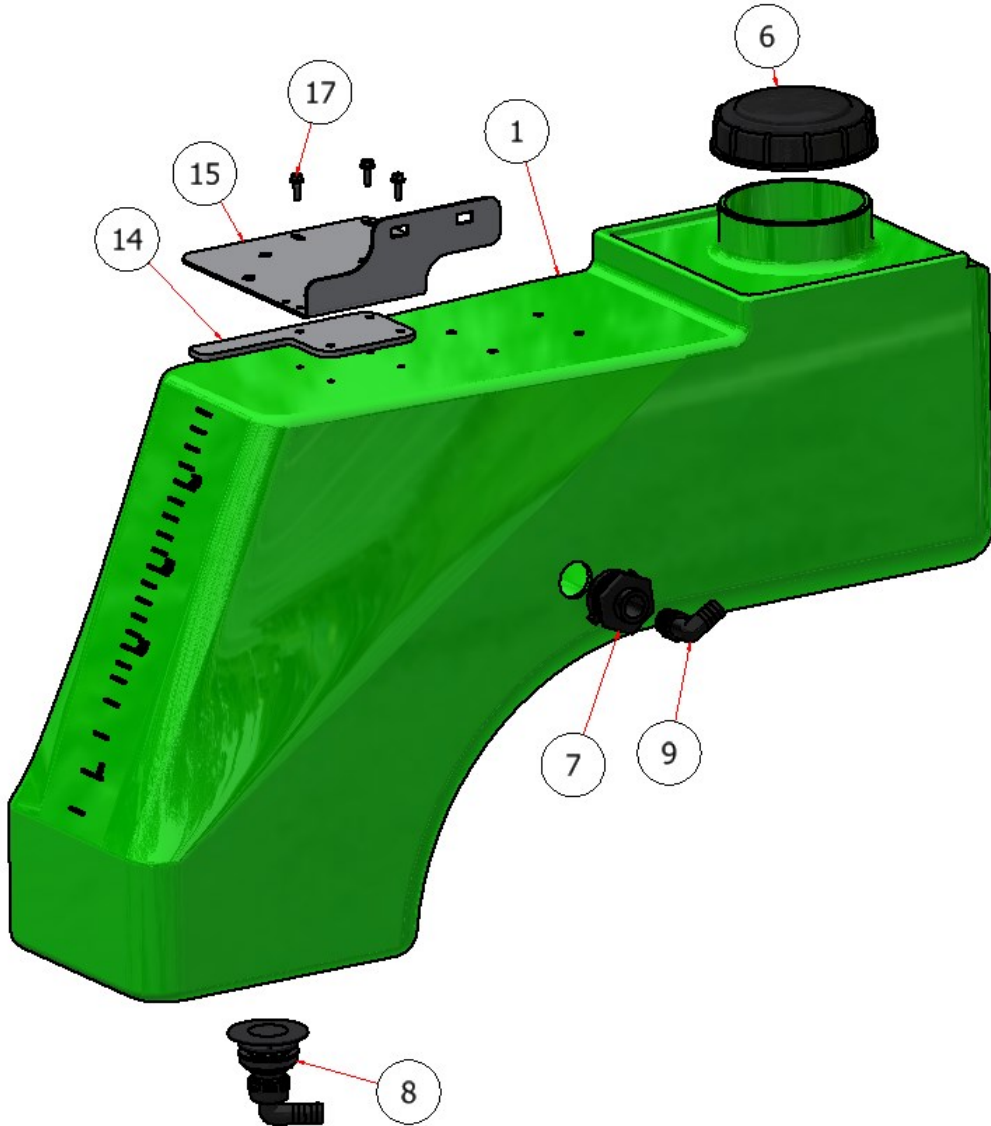

**SG46 RIGHT TANK ASSEMBLY**

PARTS LIST			
ITEM	QTY	PART NUMBER	DESCRIPTION
1	1	M10025-R	TANK, 25 GALLON SG46, RIGHT
6	2	S51243	CAP, TANK
7	2	S51242	BULKHEAD FITTING, TANK
8	2	S52200	KIT, BULKHEAD, 3/4
9	2	S52029	BARB, 3/4 MPT x 3/4 BARB 90
14	1	R21-067	BRACKET, BOTTOM, HOSE REEL
15	1	R21-177	MOUNTING BRACKET, HOSE REEL, SG46
17	3	HFSSC-1475	HEX FLANGE BOLT, 1/4 X 3/4

EXPLODED VIEW		
PART NO.	REV.	DESCRIPTION
SGEV-041	A	SG46 RIGHT TANK ASSEMBLY