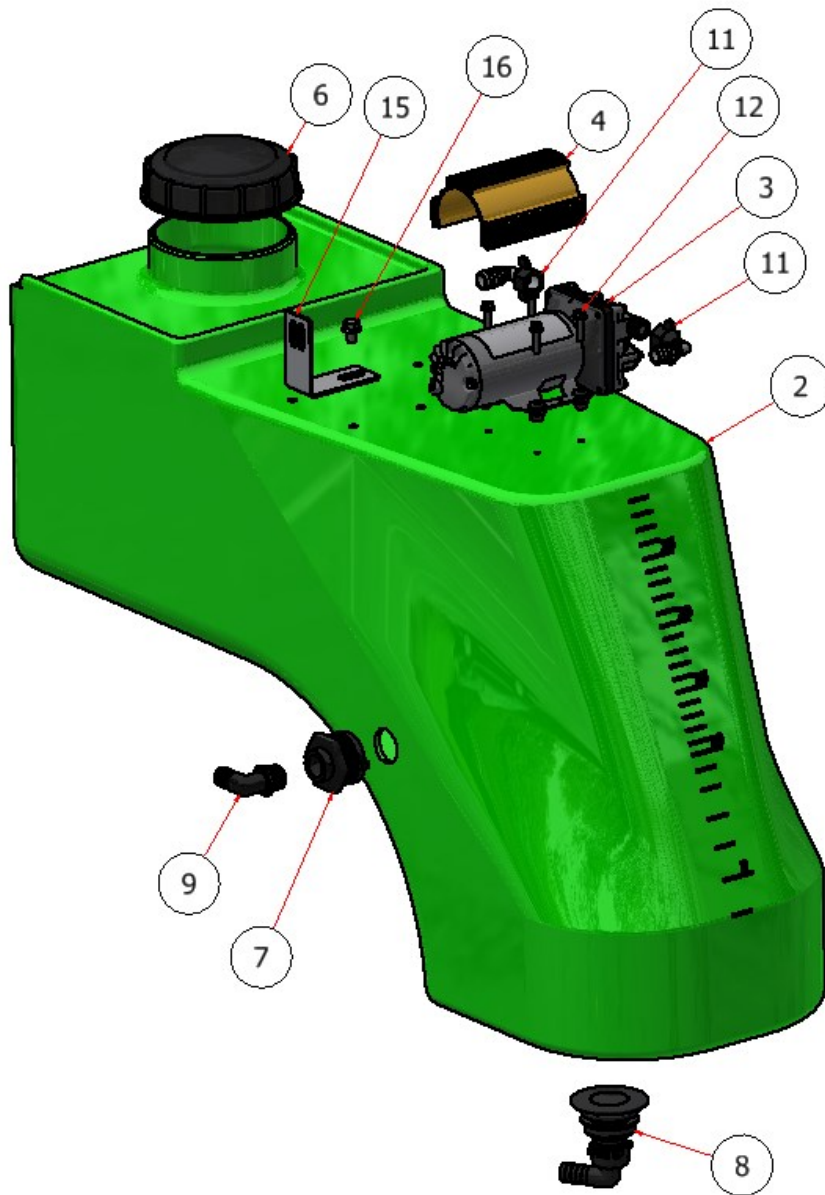

**SG52 LEFT TANK ASSEMBLY**

PARTS LIST			
ITEM	QTY	PART NUMBER	DESCRIPTION
2	1	M10030-L	TANK, 30 GALLON SG52, LEFT
3	1	S54000	PUMP, SHURFLO
4	1	S54120	HEAT SINK, SPRAY PUMP
6	2	S51243	CAP, TANK
7	2	S51241	BULKHEAD, 3/4
8	2	S52200	KIT, BULKHEAD, 3/4
9	2	S52029	BARB, 3/4 MPT x 3/4 BARB 90
11	2	S54102	PUMP FITTING, BARB, ELBOW, 1/2 X 3/4
12	4	HFSSC-141	HEX FLANGE BOLT, 1/4 X 1
15	2	R21-168	BRACKET, VIBRATION, SG52
16	9	HFSSC-3812	HEX FLANGE BOLT, 3/8 X 1/2

EXPLODED VIEW		
PART NO.	REV.	DESCRIPTION
SGEV-043	A	SG52 LEFT TANK ASSEMBLY