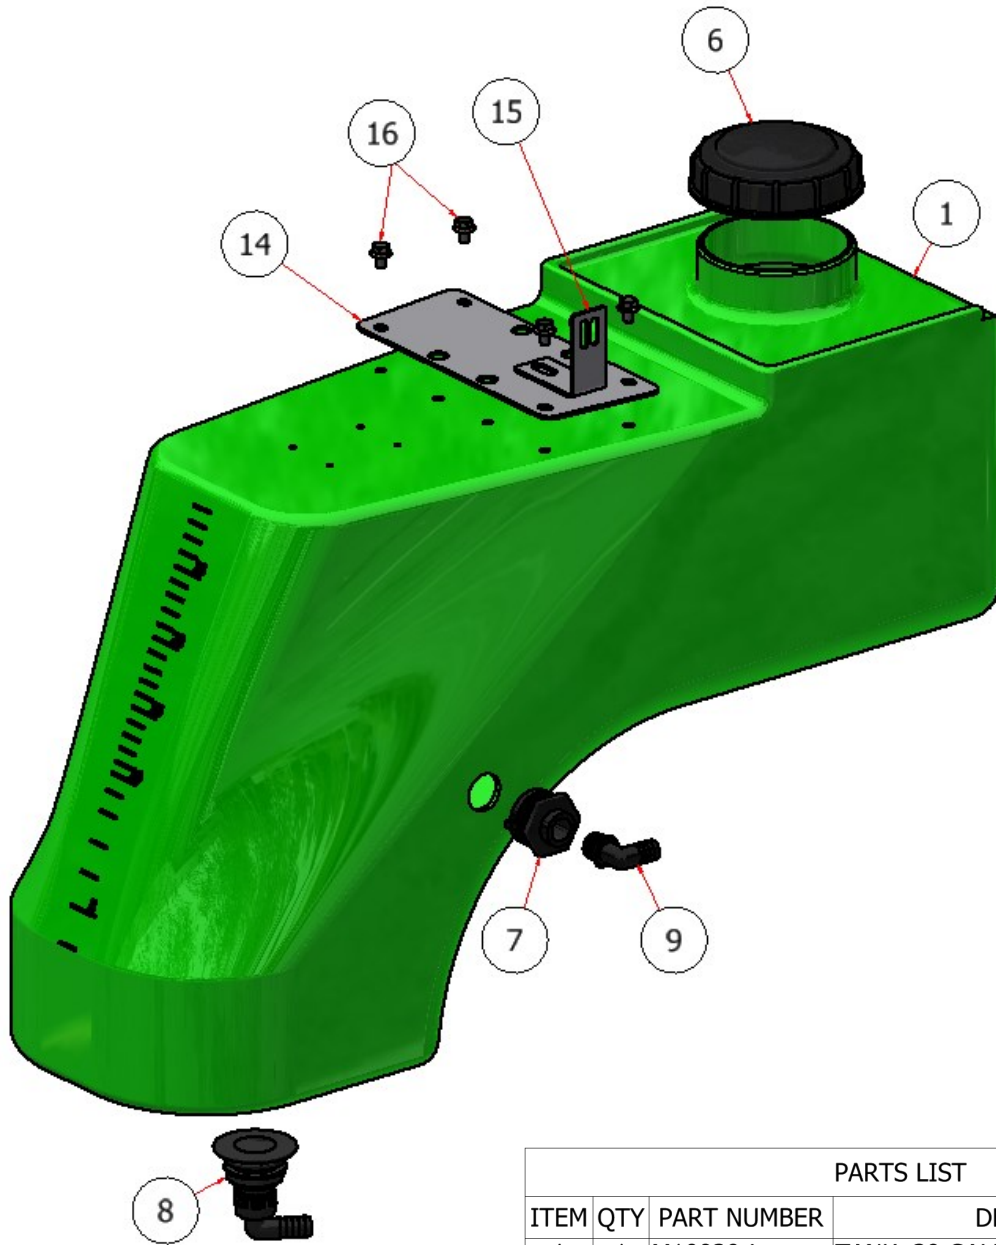

SG52 RIGHT TANK ASSEMBLY

PARTS LIST			
ITEM	QTY	PART NUMBER	DESCRIPTION
1	1	M10030-L	TANK, 30 GALLON SG52, LEFT
6	2	S51243	CAP, TANK
7	2	S51241	BULKHEAD, 3/4
9	2	S52029	BARB, 3/4 MPT x 3/4 BARB 90
14	1	R21-077	MOUNTING PLATE, HOSE REEL, SG52
15	2	R21-168	BRACKET, VIBRATION, SG52
16	9	HFSSC-3812	HEX FLANGE BOLT, 3/8 X 1/2

EXPLODED VIEW		
PART NO.	REV.	DESCRIPTION
SGEV-044	A	SG52 RIGHT TANK ASSEMBLY