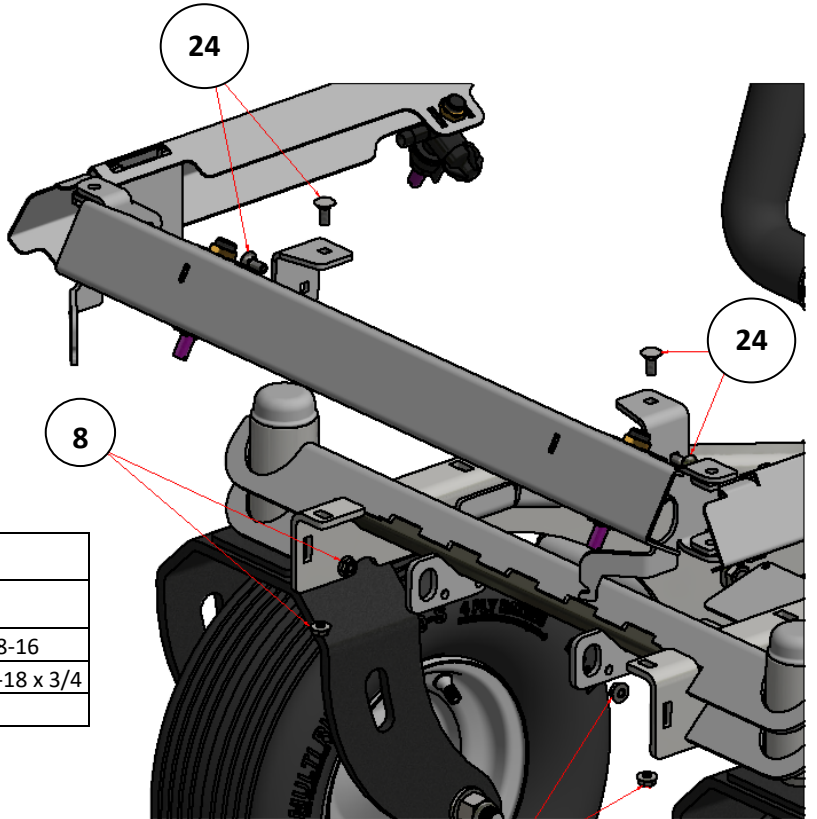

STEER ROD & SPRAY BOOM INSTALL
ASSEMBLY

PARTS LIST			
ITEM	QTY	PART NUMBER	DESCRIPTION
8	6	HFNCS-38S	HEX FLANGE NUT - 3/8-16
24	4	CB-51634	CARRIAGE BOLT, SS - 5/16-18 x 3/4
25	2	R31019	ROD, STEERING

EXPLODED VIEW		
PART NO.	REV.	DESCRIPTION
SGEV-036	A	STEER ROD & SPRAY BOOM INSTALL ASSEMBLY