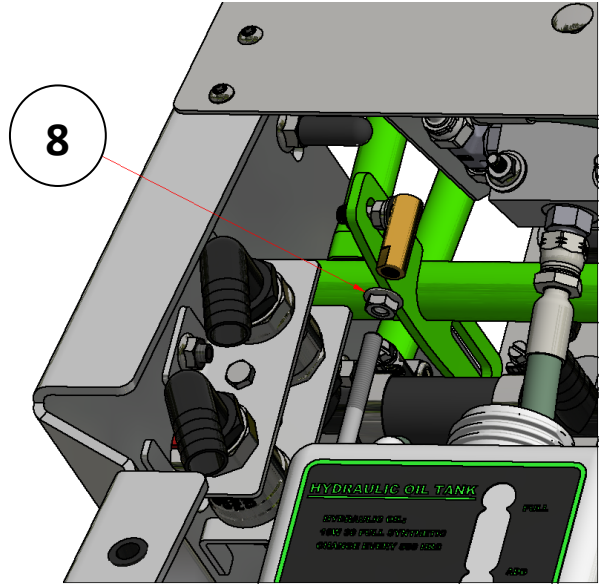

STEER ROD & SPRAY BOOM INSTALL
ASSEMBLY

PARTS LIST			
ITEM	QTY	PART NUMBER	DESCRIPTION
8	6	HFNCS-38S	HEX FLANGE NUT - 3/8-16
24	4	CB-51634	CARRIAGE BOLT, SS - 5/16-18 x 3/4
25	2	R31019	ROD, STEERING

EXPLODED VIEW		
PART NO.	REV.	DESCRIPTION
SGEV-036	A	STEER ROD & SPRAY BOOM INSTALL ASSEMBLY