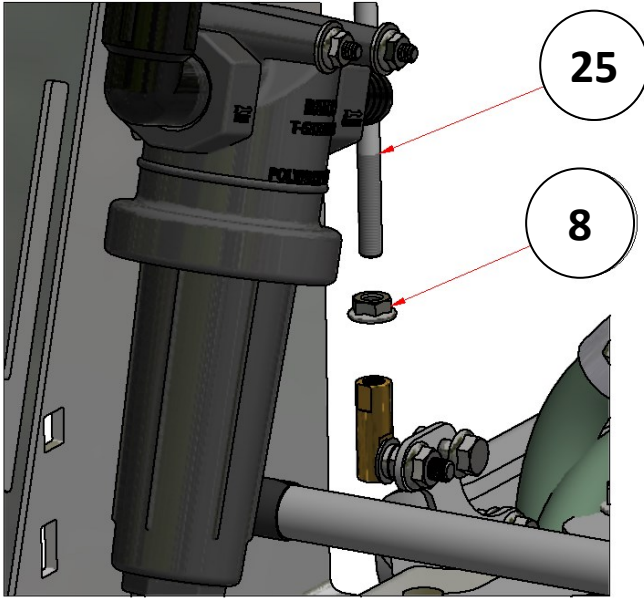

STEER ROD & SPRAY BOOM INSTALL
ASSEMBLY

PARTS LIST			
ITEM	QTY	PART NUMBER	DESCRIPTION
8	6	HFNCS-38S	HEX FLANGE NUT - 3/8-16
24	4	CB-51634	CARRIAGE BOLT, SS - 5/16-18 x 3/4
25	2	R31019	ROD, STEERING

EXPLODED VIEW		
PART NO.	REV.	DESCRIPTION
SGEV-036	A	STEER ROD & SPRAY BOOM INSTALL ASSEMBLY