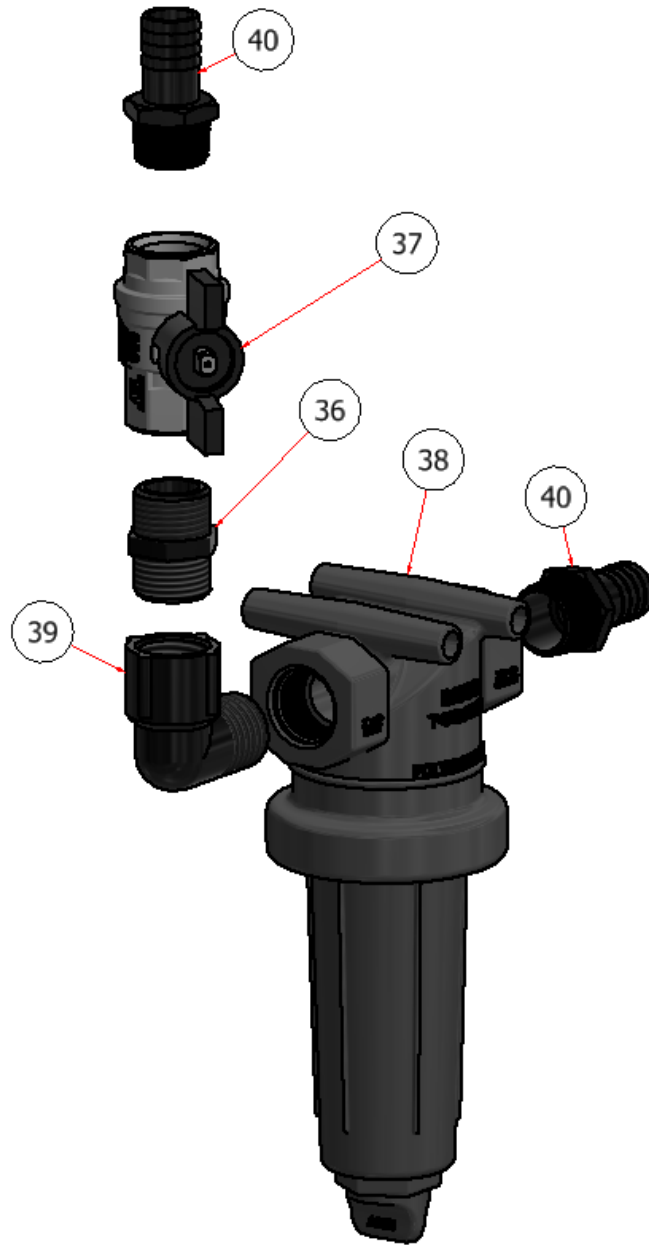

**STRAINER ASSEMBLY**

EXPLODED VIEW		
PART NO.	REV.	DESCRIPTION
SGEV-006	A	STRAINER ASSEMBLY

PARTS LIST			
ITEM	QTY	PART NUMBER	DESCRIPTION
36	1	S52063	3/4 X 3/4 ST
37	1	S51296	3/4 VALVE
38	1	S51278	3/4" T-STRAINER, 50 MESH
39	1	S52041	90 ELBOW, 3/4 MNPT X 3/4 FNPT
40	2	S52015	3/4" MNPT X 3/4" BARB