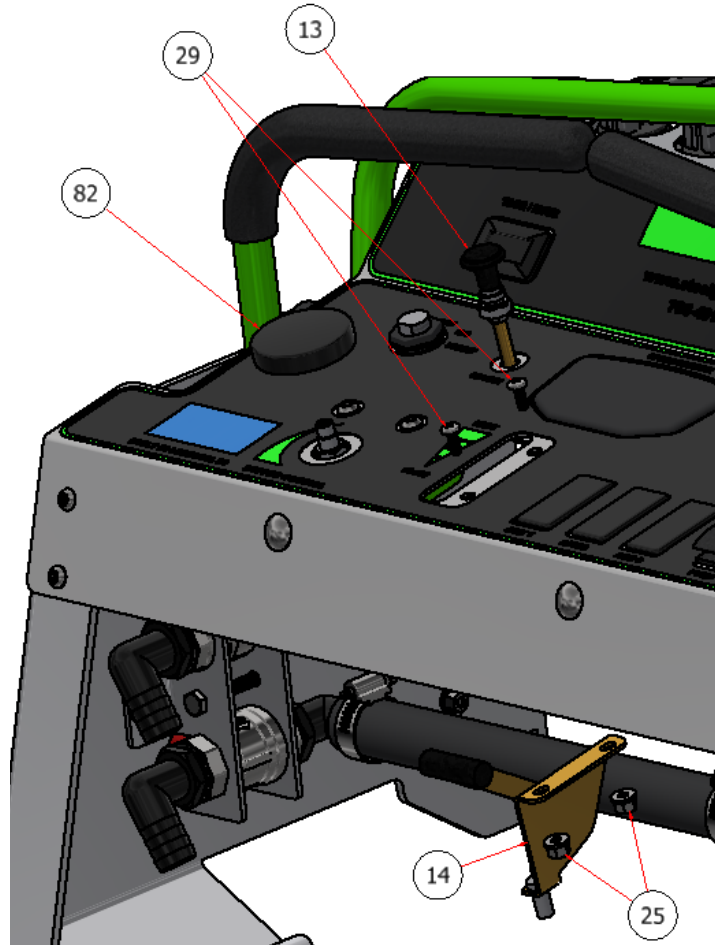

# THROTTLE & CHOKE CABLES ASSEMBLY

PARTS LIST			
ITEM	QTY	PART NUMBER	DESCRIPTION
13	1	D71001	CHOKE CABLE
14	1	D71000	THROTTLE CABLE
25	3	HFNCS-10S	HEX FLANGE NUT, #10
29	3	TRPC-1012S	SCREW, PHILLIPS, #10 X 1/2
82	1	H81431	VALVE KNOB

EXPLODED VIEW		
PART NO.	REV.	DESCRIPTION
SGEV-016	A	THROTTLE AND CHOKE CABLES ASSEMBLY