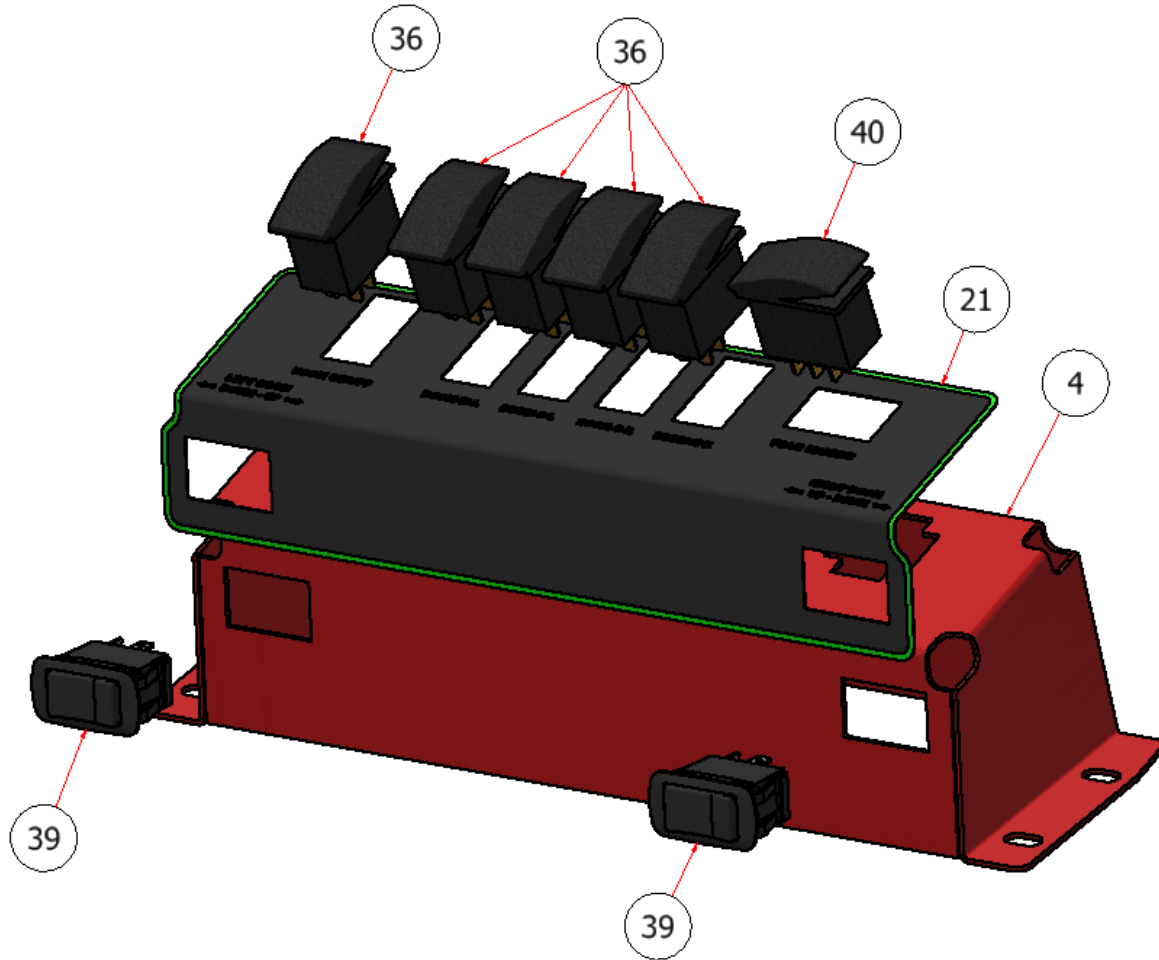

UPPER DASH PANEL ASSEMBLY SGXL

| PARTS LIST | | | |
|------------|-----|-------------|---------------------------------------|
| ITEM | QTY | PART NUMBER | DESCRIPTION |
| 4 | 1 | R23-043-01 | SWITCH PANEL, UPPER, SGXL |
| 21 | 1 | GCMD-001 | DECAL, UPPER DASH, SGXL |
| 36 | 8 | E40202 | ROCKER SWITCH |
| 39 | 2 | RS-57014-3 | ROCKER SWITCH. MOMENTARY OF MOMENTARY |
| 40 | 1 | RS-6P | ROCKER SWITCH, ON OFF ON |

| EXPLODED VIEW | | |
|---------------|------|--------------------------------|
| PART NO. | REV. | DESCRIPTION |
| SGXLEV-004 | A | UPPER DASH PANEL ASSEMBLY SGXL |