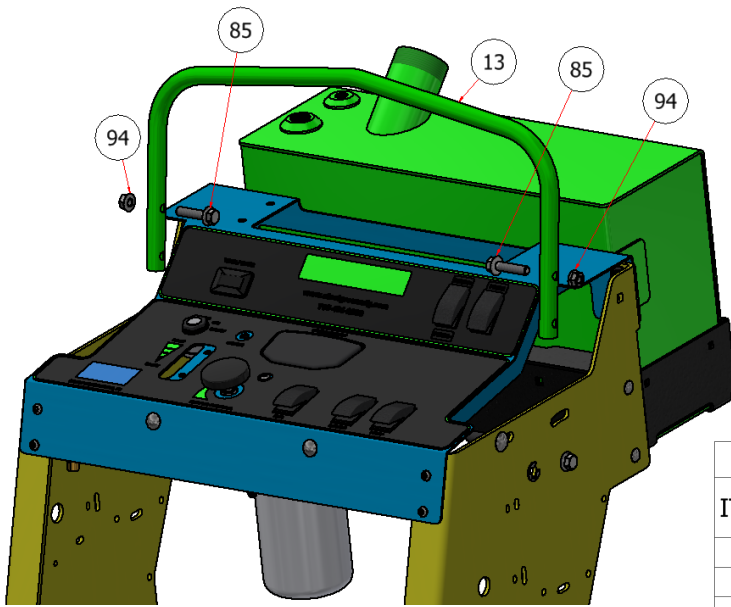

UPRIGHT ASSEMBLY FIVE SGXL

PARTS LIST			
ITEM	QTY	PART NUMBER	DESCRIPTION
13	1	R31022	SPEED BAR
85	4	HFSSC-3815	HEX FLANGE BOLT, 3/8 X 1.5
94	6	HFNC3-38S	HEX FLANGE NUT, SS - 3/8-16

PARTS LIST			
ITEM	QTY	PART NUMBER	DESCRIPTION
14	2	W21-036	JOY STICK
27	4	C60303	BUSHING, JOY STICK

EXPLODED VIEW		
PART NO.	REV.	DESCRIPTION
SGXLEV-011	A	UPRIGHT ASSEMBLY FIVE SGXL