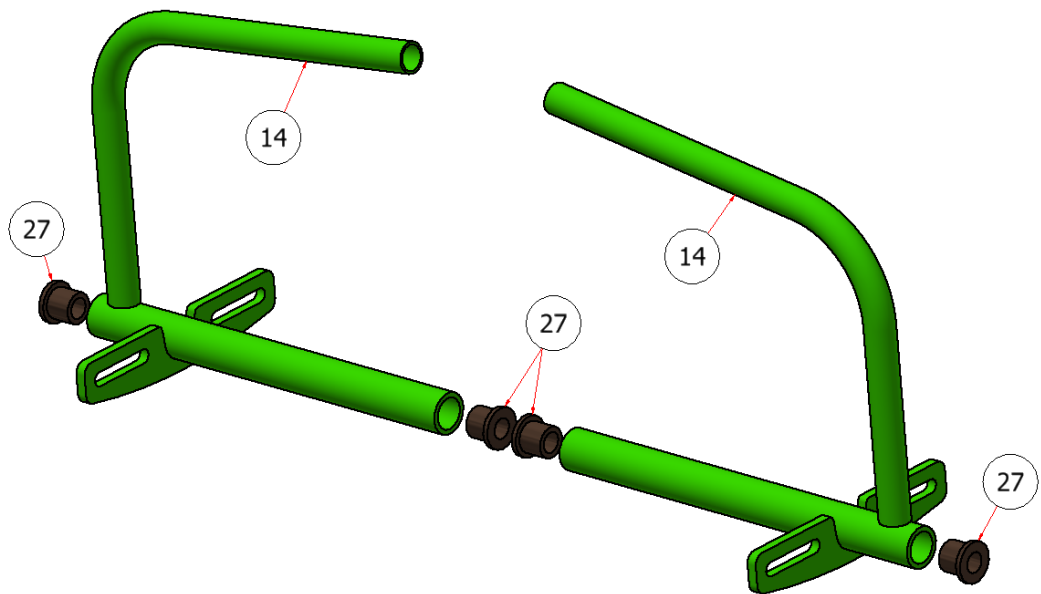

UPRIGHT ASSEMBLY FIVE SGXL

PARTS LIST			
ITEM	QTY	PART NUMBER	DESCRIPTION
13	1	R31022	SPEED BAR
85	4	HFSSC-3815	HEX FLANGE BOLT, 3/8 X 1.5
94	6	HFNC3-38S	HEX FLANGE NUT, SS - 3/8-16

PARTS LIST			
ITEM	QTY	PART NUMBER	DESCRIPTION
14	2	W21-036	JOY STICK
27	4	C60303	BUSHING, JOY STICK

EXPLODED VIEW		
PART NO.	REV.	DESCRIPTION
SGXLEV-011	A	UPRIGHT ASSEMBLY FIVE SGXL