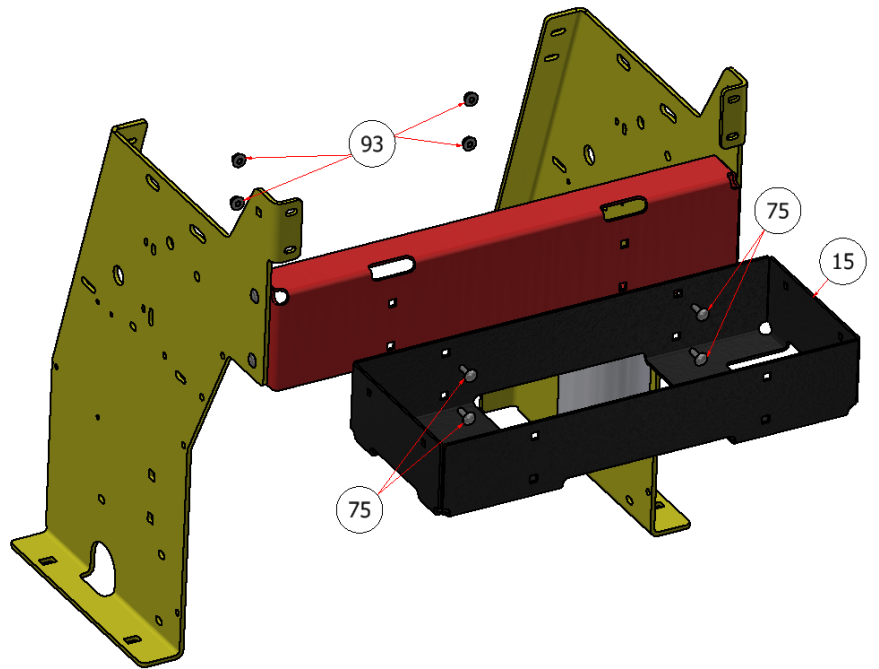

UPRIGHT ASSEMBLY ONE SGXL

PARTS LIST			
ITEM	QTY	PART NUMBER	DESCRIPTION
15	1	W23-039	SUPPORT, HYDRAULIC TANK, SGXL
75	12	CB-1434	CARRIAGE BOLT, 1/4 X 3/4
93	33	HFNCS-14S	HEX FLANGE NUT, 1/4

EXPLODED VIEW		
PART NO.	REV.	DESCRIPTION
SGXLEV-007	A	UPRIGHT ASSEMBLY ONE SGXL