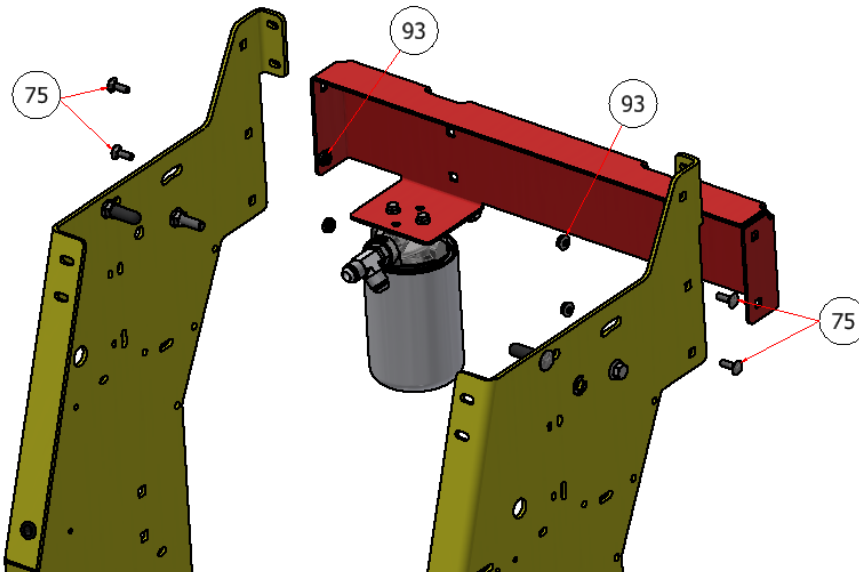

UPRIGHT ASSEMBLY ONE SGXL

PARTS LIST			
ITEM	QTY	PART NUMBER	DESCRIPTION
15	1	W23-039	SUPPORT, HYDRAULIC TANK, SGXL
75	12	CB-1434	CARRIAGE BOLT, 1/4 X 3/4
93	33	HFNCS-14S	HEX FLANGE NUT, 1/4

EXPLODED VIEW		
PART NO.	REV.	DESCRIPTION
SGXLEV-007	A	UPRIGHT ASSEMBLY ONE SGXL