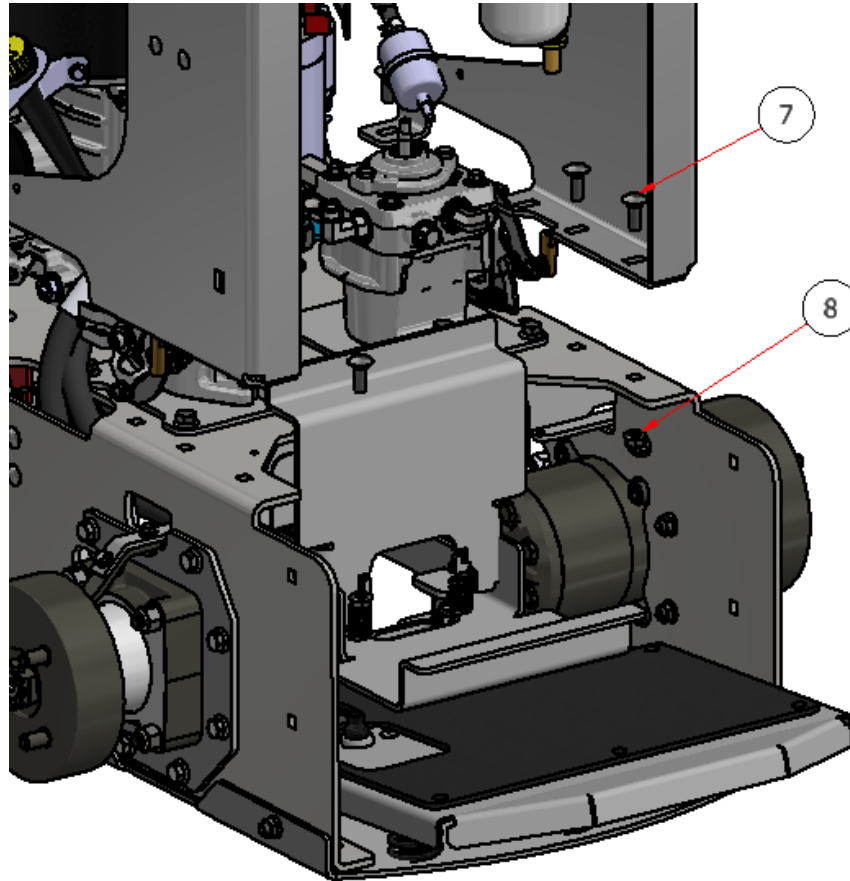

UPRIGHT INSTALL ASSEMBLY

PARTS LIST			
ITEM	QTY	PART NUMBER	DESCRIPTION
7	6	CB-381SS	CARRIAGE BOLT, SS - 3/8-16 x 1
8	6	HFNCS-38S	HEX FLANGE NUT - 3/8-16

EXPLODED VIEW		
PART NO.	REV.	DESCRIPTION
SGEV-035	A	UPRIGHT INSTALL ASSEMBLY