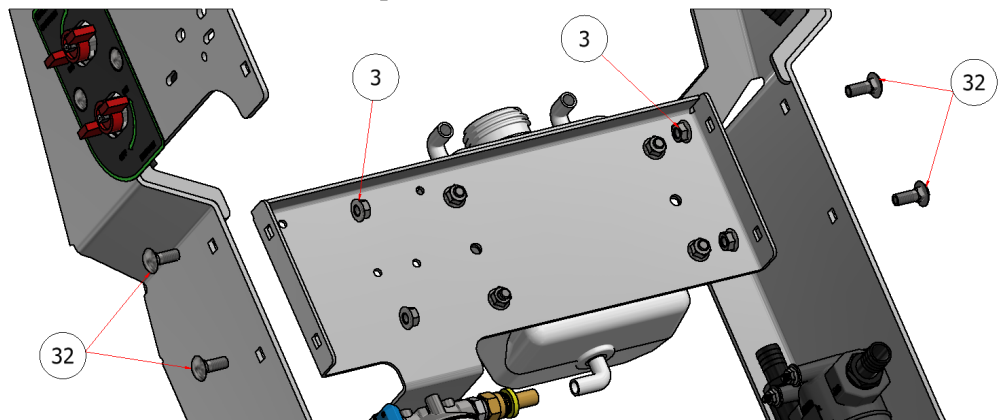

UPRIGHT LOWER ASSEMBLY

EXPLODED VIEW		
PART NO.	REV.	DESCRIPTION
SGEV-010	A	UPRIGHT LOWER ASSEMBLY

PARTS LIST			
ITEM	QTY	PART NUMBER	DESCRIPTION
3	14	HFNCS-38S	HEX FLANGE NUT, SS - 3/8-16
19	14	HFNCS-14S	HEX FLANGE NUT, 1/4
31	2	CB144-SS	CARRIAGE BOLT, 1/4 X 4
32	4	CB-381SS	CARRIAGE BOLT, SS - 3/8-16 x 1
80	10	FWSS-14	FLAT WASHER, SS - 1/4