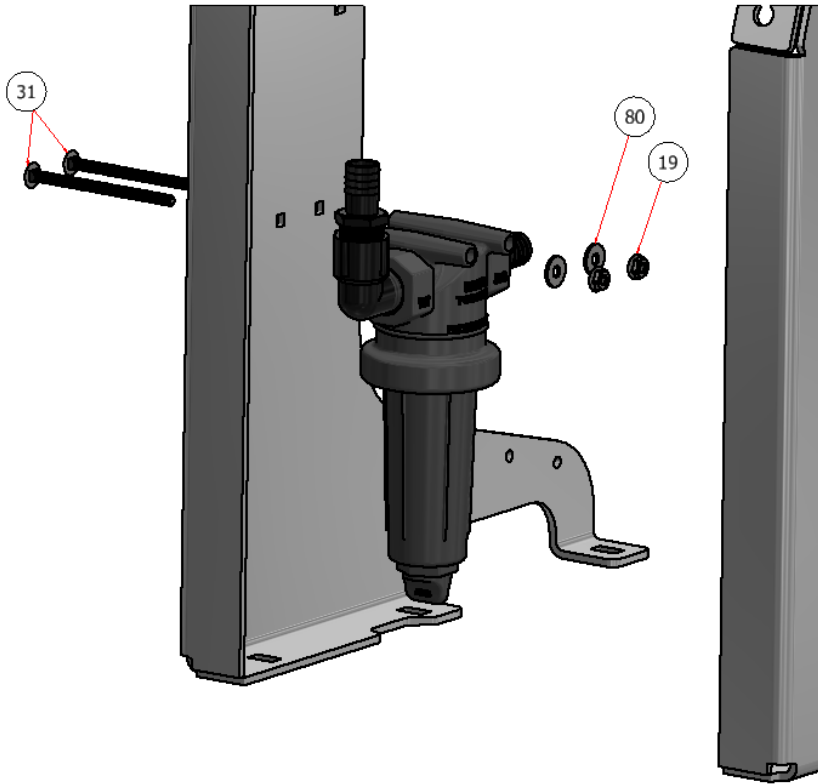

UPRIGHT LOWER ASSEMBLY

EXPLODED VIEW		
PART NO.	REV.	DESCRIPTION
SGEV-010	A	UPRIGHT LOWER ASSEMBLY

PARTS LIST			
ITEM	QTY	PART NUMBER	DESCRIPTION
3	14	HFNCS-38S	HEX FLANGE NUT, SS - 3/8-16
19	14	HFNCS-14S	HEX FLANGE NUT, 1/4
31	2	CB144-SS	CARRIAGE BOLT, 1/4 X 4
32	4	CB-381SS	CARRIAGE BOLT, SS - 3/8-16 x 1
80	10	FWSS-14	FLAT WASHER, SS - 1/4