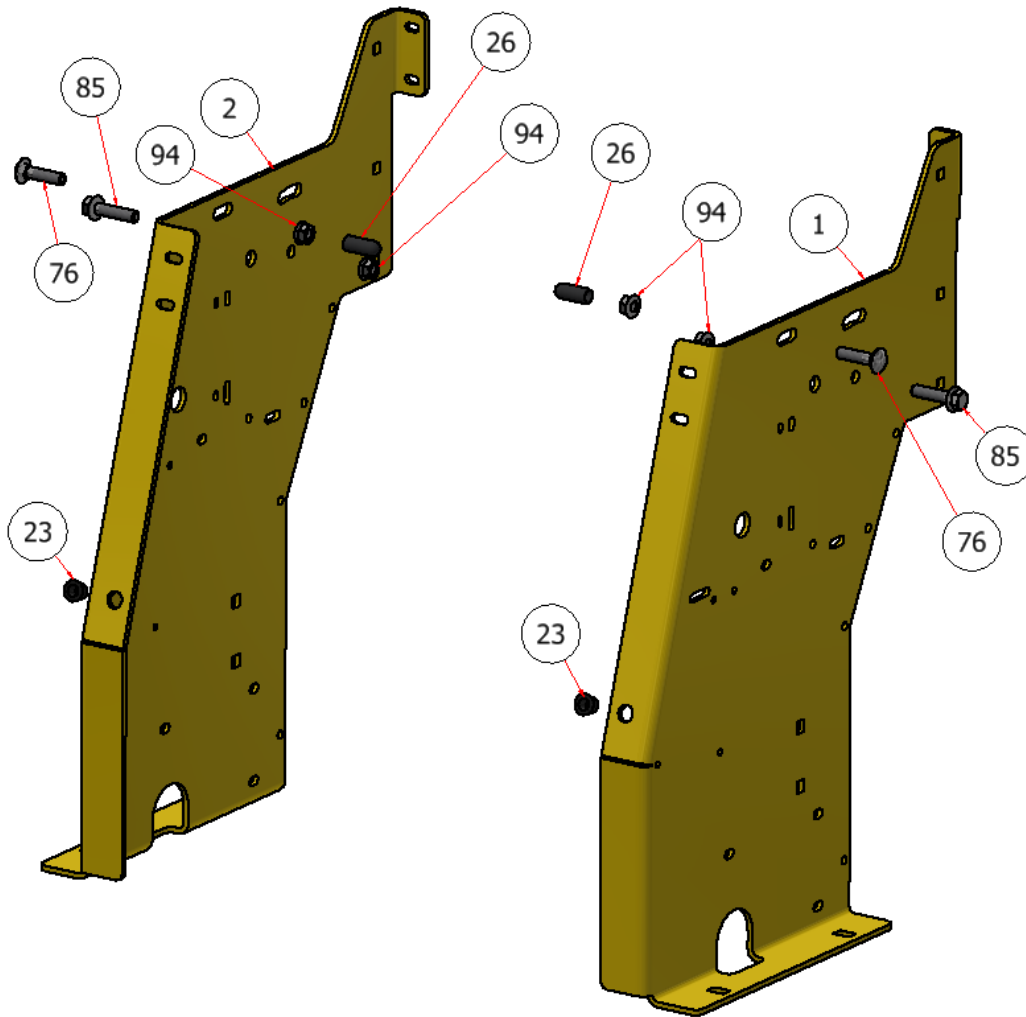

**UPRIGHT PANEL ASSEMBLY SGXL**

PARTS LIST			
ITEM	QTY	PART NUMBER	DESCRIPTION
1	1	R23-037_MIR	UPRIGHT, SGXL, RIGHT
2	1	R23-037.1-02	UPRIGHT, SGXL, LEFT
23	2	C60869	RUBBER BOOT, CHEST PAD
26	2	C60203	RUBBER CAP, BLACK 1"
76	2	CB-37515SS	CARRIAGE BOLT, 3/8 X 1-1/2
85	4	HFSSC-3815	HEX FLANGE BOLT, 3/8 X 1.5
94	6	HFNCS-38S	HEX FLANGE NUT, SS - 3/8-16

EXPLODED VIEW		
PART NO.	REV.	DESCRIPTION
SGXLEV-006	A	UPRIGHT PANEL ASSEMBLY SGXL