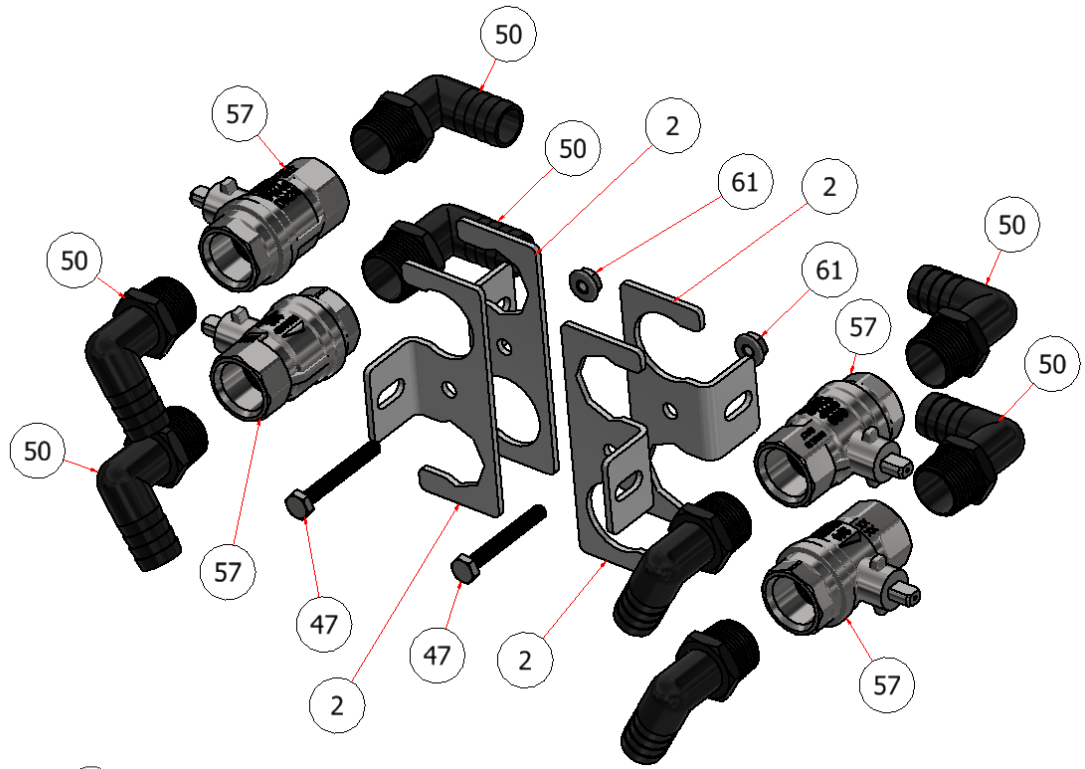

VALVES & HOPPER CONTROL ASSEMBLY

PARTS LIST			
ITEM	QTY	PART NUMBER	DESCRIPTION
2	4	R21-029	BRACKET, VALVES
17	10	FWSS-14	FLAT WASHER, SS - 1/4
22	1	R21-136	VALVE BRACKET
23	1	H84028	TEE FITTING, 1/4 ORB X 1/4 MJIC
47	2	HFSS-142	STEP AP203
50	8	S52029	BARB, 3/4 MPT x 3/4 BARB 90
57	4	S51291	VALVE, 3/4 FULL PORT
61	14	HFNCS-14S	HEX FLANGE NUT, 1/4
62	1	H84000	1/4 MALE JIC x 3/8 ORB ELB
63	1	H84003	1/4 MALE JIC x 3/8 ORB STR

EXPLODED VIEW		
PART NO.	REV.	DESCRIPTION
SGEV-005	A	VALVES & HOPPER CONTROL ASSEMBLY