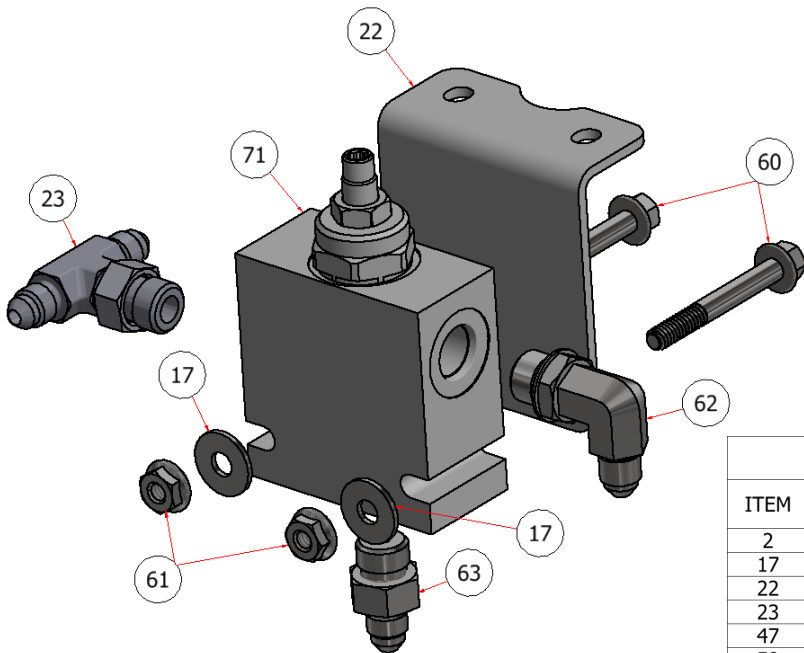

VALVES & HOPPER CONTROL ASSEMBLY

PARTS LIST			
ITEM	QTY	PART NUMBER	DESCRIPTION
2	4	R21-029	BRACKET, VALVES
17	10	FWSS-14	FLAT WASHER, SS - 1/4
22	1	R21-136	VALVE BRACKET
23	1	H84028	TEE FITTING, 1/4 ORB X 1/4 MJIC
47	2	HFSS-142	STEP AP203
50	8	S52029	BARB, 3/4 MPT x 3/4 BARB 90
57	4	S51291	VALVE, 3/4 FULL PORT
61	14	HFNCS-14S	HEX FLANGE NUT, 1/4
62	1	H84000	1/4 MALE JIC x 3/8 ORB ELB
63	1	H84003	1/4 MALE JIC x 3/8 ORB STR

EXPLODED VIEW		
PART NO.	REV.	DESCRIPTION
SGEV-005	A	VALVES & HOPPER CONTROL ASSEMBLY