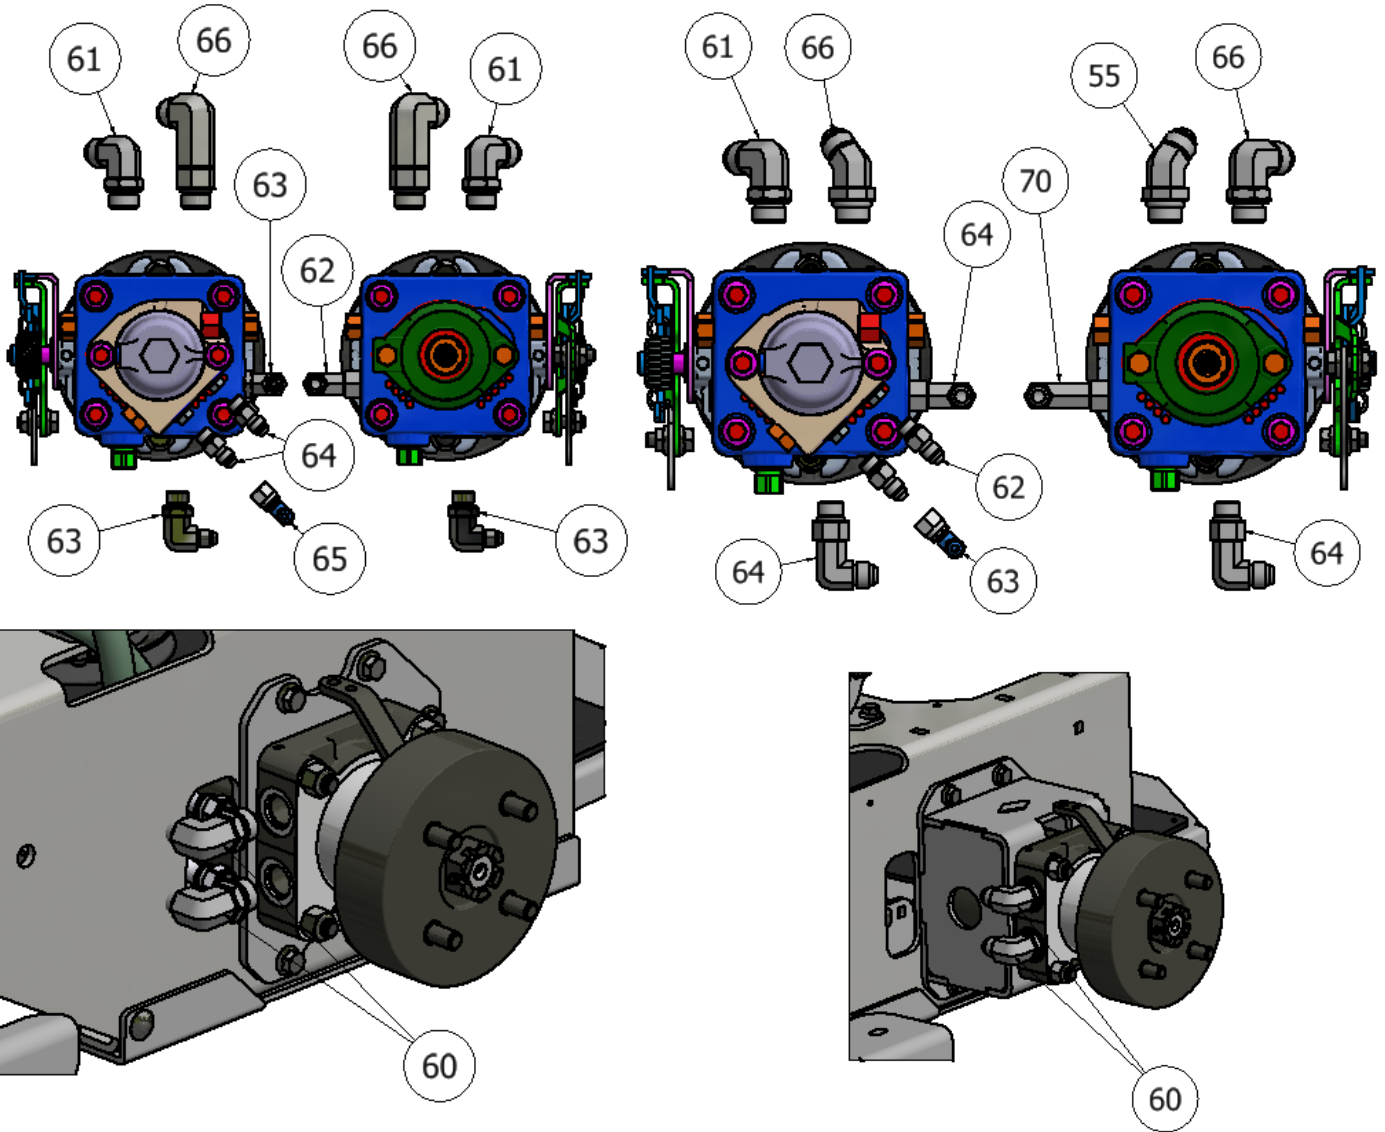

WHEEL MOTOR\HYDRAULIC PUMP PLUMMING

1 ASSEMBLY

| PARTS LIST | | | |
|------------|-----|-------------|--------------------------------------|
| ITEM | QTY | PART NUMBER | DESCRIPTION |
| 60 | 4 | H84016 | 1/2 MALE JIC X 1/2 ORB ELB |
| 61 | 2 | H84005 | 1/2 MALE JIC X 3/4 ORB ELB |
| 62 | 1 | H84025 | 1/4 MALE JIC X 3/8 ORB ELB MED |
| 63 | 3 | H84004 | 1/4 MALE JIC x 3/8 ORB ELB |
| 64 | 2 | H84002 | 1/4 MALE JIC X 1/4 ORB |
| 65 | 1 | H84008 | 1/4 MALE JIC x 1/4 FEMALE SWIVEL ELB |
| 66 | 2 | H84005-LL | 1/2 MALE JIC X 3/4 ORB ELB LONG |

| EXPLODED VIEW | | |
|---------------|------|--|
| PART NO. | REV. | DESCRIPTION |
| SGEV-029 | A | WHEEL MOTOR_HYDRAULIC PUMP PLUMMING 1 ASSEMBLY |