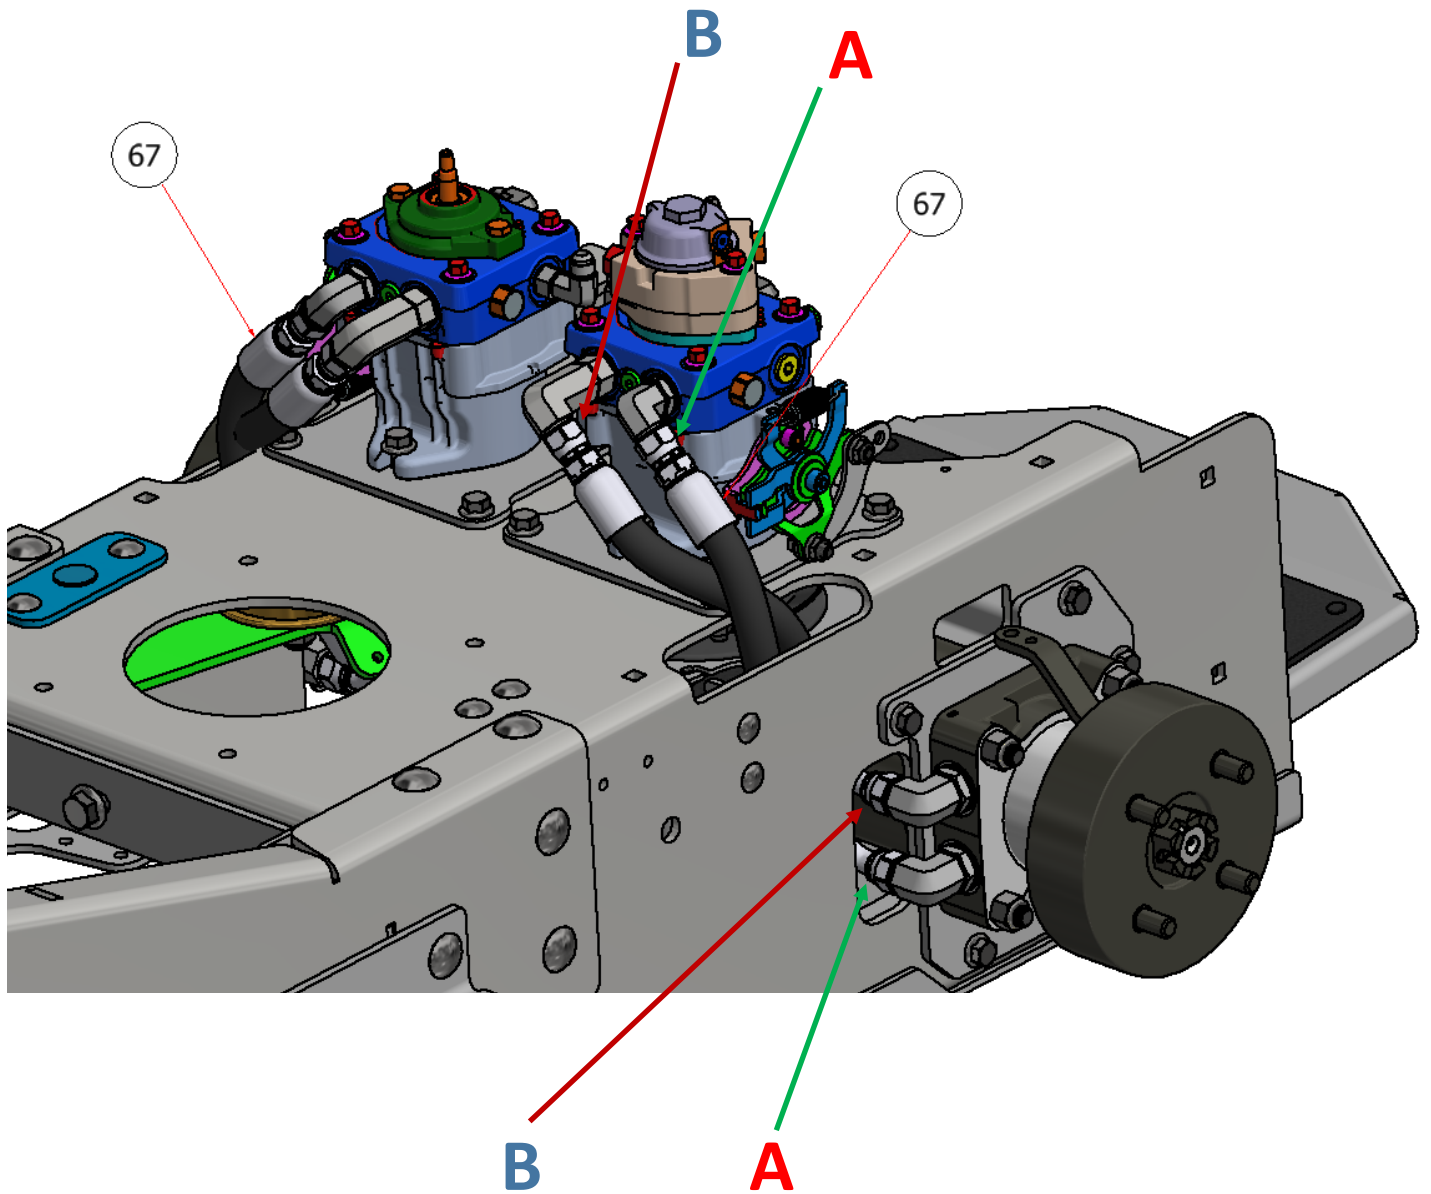

WHEEL MOTOR\HYDRAULIC PUMP PLUMMING
2 ASSEMBLY

PARTS LIST			
ITEM	QTY	PART NUMBER	DESCRIPTION
66	2	H84005-LL	1/2 MALE JIC X 3/4 ORB ELB LONG
67	1	K10006	SG36 HYDRAULIC HOSE KIT
		K10005	SG42 HYDRAULIC HOSE KIT

EXPLODED VIEW		
PART NO.	REV.	DESCRIPTION
SGEV-030	A	WHEEL MOTOR_HYDRAULIC PUMP PLUMMING 2 ASSEMBLY