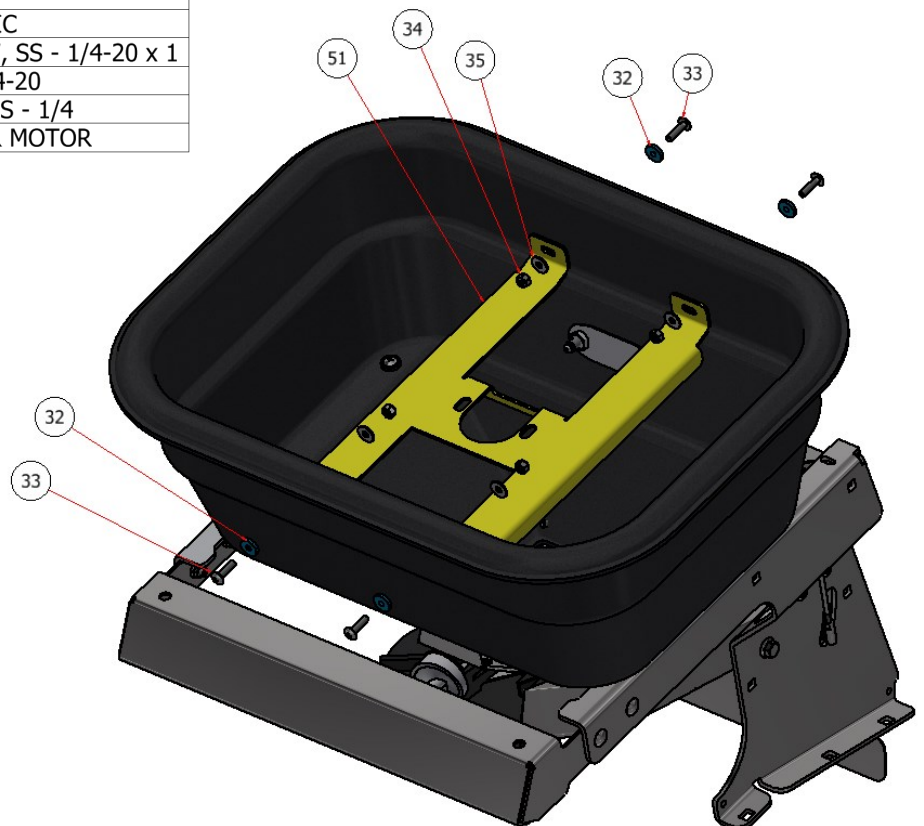

120 HOPPER ASSEMBLY

PARTS LIST			
ITEM	QTY	PART NUMBER	DESCRIPTION
10	1	D70009	BOTTOM, 125 HOPPER
11	1	D70004	DIFFUSER
12	4	D70005	GUIDE, RATE GATE/DIFFUSER
13	1	D70025	DOOR, HOPPER
14	2	D70000	RATE DIAL HOLDER
15	1	D70001	DIAL, RATE
16	1	D70003	LINKAGE, RATE DIAL
17	1	D70016	CLIP, PINE TREE
46	1	D70008	BUSHING, HOPPER BOTTOM

PARTS LIST			
ITEM	QTY	PART NUMBER	DESCRIPTION
1	1	D70013	TUB, 120 HOPPER
18	12	HFSSC-145	HEX FLANGE BOLT, SS - 1/4-20 x 1/2

120 HOPPER ASSEMBLY

PARTS LIST			
ITEM	QTY	PART NUMBER	DESCRIPTION
32	8	NFW-14B	WASHER, PLASTIC
33	8	TRPC-141S	PHILLIPS SCREW, SS - 1/4-20 x 1
34	8	SSNNC-14	NYLOCK, SS - 1/4-20
35	8	FWSS-14	FLAT WASHER, SS - 1/4

120 HOPPER ASSEMBLY

PARTS LIST			
ITEM	QTY	PART NUMBER	DESCRIPTION
24	2	R21-046	PLATE, HOPPER HOSE FITTINGS
38	2	H84020	FITTING, HOPPER BULK HEAD

PARTS LIST			
ITEM	QTY	PART NUMBER	DESCRIPTION
32	8	NFW-14B	WASHER, PLASTIC
33	8	TRPC-141S	PHILLIPS SCREW, SS - 1/4-20 x 1
34	8	SSNNC-14	NYLOCK, SS - 1/4-20
35	8	FWSS-14	FLAT WASHER, SS - 1/4
51	1	R21-131	MOUNT, HOPPER MOTOR

PARTS LIST			
ITEM	QTY	PART NUMBER	DESCRIPTION
14	2	D70000	RATE DIAL HOLDER
26	1	D70019	CLIP, SPINNER SPRING LOADED

PARTS LIST			
ITEM	QTY	PART NUMBER	DESCRIPTION
51	10	HFNC3-38S	HEX FLANGE NUT - 3/8-16
52	6	CB-381SS	BOLT, CARRAGE, 3/8 X 1