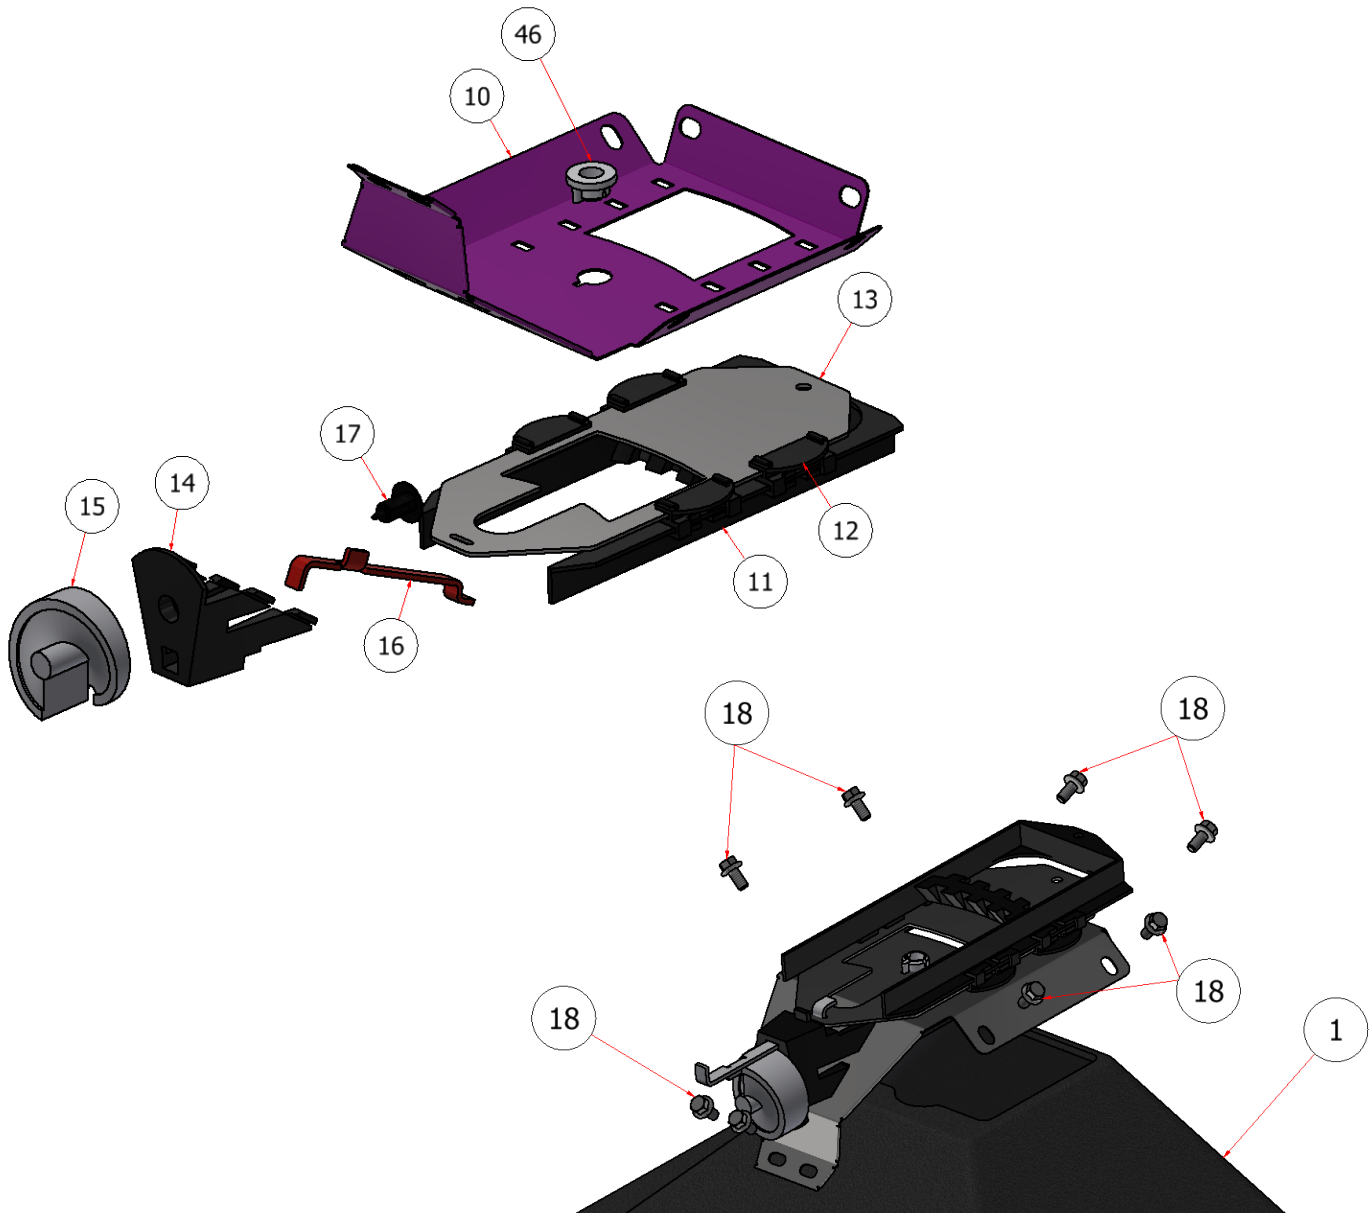

120 HOPPER ASSEMBLY

PARTS LIST			
ITEM	QTY	PART NUMBER	DESCRIPTION
2	1	R21-044	CROSS MEMBER, FRONT, SG36 HOPPER
3	1	R21-096	REAR PANNEL, SG36 HOPPER
4	2	E40002	BATTERY BOX
5	1	R21-095	PANNEL, SIDE, HOPPER, SG36
6	1	R21-095-R	PANNEL, SIDE, HOPPER, SG36, RIGHT
7	1	R21-109	SIDE, DEFLECTOR, SG36 HOPPER
8	1	R21-111	BRACKET, SIDE DEFLECTOR CABLE
9	1	R21-107	BRACKET, HOPPER CABLE
18	12	HFSSC-145	HEX FLANGE BOLT, SS - 1/4-20 x 1/2
22	3	HFSSC-381	HEX FLANGE BOLT, SS - 3/8-16 x 1
23	4	HFNCS-38S	HEX FLANGE NUT, SS - 3/8-16
27	6	HFSSC-51634	HEX FLANGE BOLT, SS - 5/16-18 x 3/4
28	14	HFNCS-516S	HEX FLANGE NUT, SS - 5/16-18
29	6	CB-51634	CARRIAGE BOLT, SS - 5/16-18 x 3/4
30	2	FWSS-38	FLAT WASHER, SS - 3/8
31	1	SSNNC-38	NYLOCK, SS - 3/8-16
36	2	HFNCS-14SS	HEX FLANGE NUT, 1/4-20
37	2	TRPC-5161S	SCREW, PHILLIPS, 5/16 X 1
43	1	D71016	EXTENSION, THREADED
45	1	D71005	BALL JOINT
47	2	CB-3834SS	CARRIAGE BOLT, SS - 3/8-16 x 3/4
48	1	SS NYLOCK 10-32	HEX NUT, NYLOCK, 10-32SS
52	1	R21-234	SUPPORT, BATTERY BOX
53	2	R21-214	BRACKET, BATTERY BOX

120 HOPPER ASSEMBLY

PARTS LIST			
ITEM	QTY	PART NUMBER	DESCRIPTION
10	1	D70009	BOTTOM, 125 HOPPER
11	1	D70004	DIFFUSER
12	4	D70005	GUIDE, RATE GATE/DIFFUSER
13	1	D70025	DOOR, HOPPER
14	2	D70000	RATE DIAL HOLDER
15	1	D70001	DIAL, RATE
16	1	D70003	LINKAGE, RATE DIAL
17	1	D70016	CLIP, PINE TREE
46	1	D70008	BUSHING, HOPPER BOTTOM

PARTS LIST			
ITEM	QTY	PART NUMBER	DESCRIPTION
1	1	D70013	TUB, 120 HOPPER
18	12	HFSSC-145	HEX FLANGE BOLT, SS - 1/4-20 x 1/2

120 HOPPER ASSEMBLY

PARTS LIST			
ITEM	QTY	PART NUMBER	DESCRIPTION
32	8	NFW-14B	WASHER, PLASTIC
33	8	TRPC-141S	PHILLIPS SCREW, SS - 1/4-20 x 1
34	8	SSNNC-14	NYLOCK, SS - 1/4-20
35	8	FWSS-14	FLAT WASHER, SS - 1/4

PARTS LIST			
ITEM	QTY	PART NUMBER	DESCRIPTION
14	2	D70000	RATE DIAL HOLDER
26	1	D70019	CLIP, SPINNER SPRING LOADED

PARTS LIST			
ITEM	QTY	PART NUMBER	DESCRIPTION
51	10	HFNC3-38S	HEX FLANGE NUT - 3/8-16
52	6	CB-381SS	BOLT, CARRAGE, 3/8 X 1