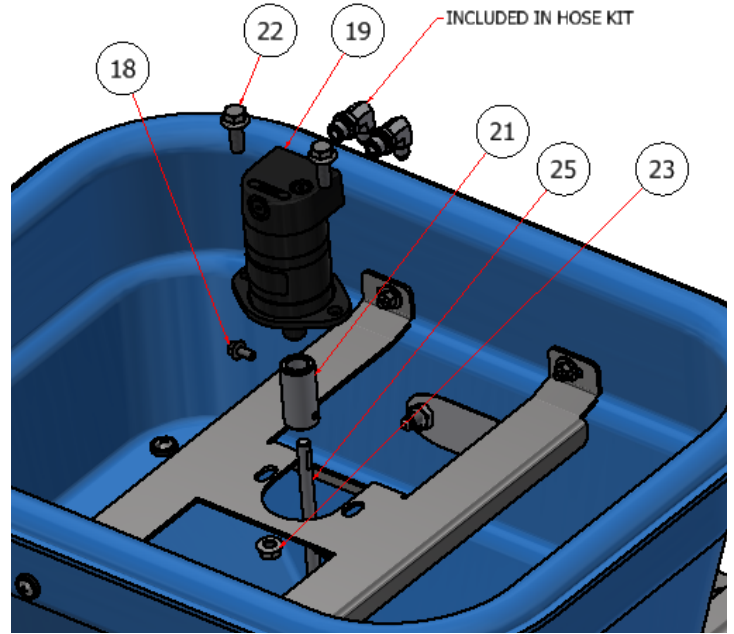

PARTS LIST			
ITEM	QTY	PART NUMBER	DESCRIPTION
1	1	D70013	TUB, 120 HOPPER
18	12	HFSSC-145	HEX FLANGE BOLT, SS - 1/4-20 x 1/2

120 HOPPER ASSEMBLY

PARTS LIST			
ITEM	QTY	PART NUMBER	DESCRIPTION
32	8	NFW-14B	WASHER, PLASTIC
33	8	TRPC-141S	PHILLIPS SCREW, SS - 1/4-20 x 1
34	8	SSNNC-14	NYLOCK, SS - 1/4-20
35	8	FWSS-14	FLAT WASHER, SS - 1/4

120 HOPPER ASSEMBLY

PARTS LIST			
ITEM	QTY	PART NUMBER	DESCRIPTION
24	2	R21-046	PLATE, HOPPER HOSE FITTINGS
38	2	H84020	FITTING, HOPPER BULK HEAD

PARTS LIST			
ITEM	QTY	PART NUMBER	DESCRIPTION
32	8	NFW-14B	WASHER, PLASTIC
33	8	TRPC-141S	PHILLIPS SCREW, SS - 1/4-20 x 1
34	8	SSNNC-14	NYLOCK, SS - 1/4-20
35	8	FWSS-14	FLAT WASHER, SS - 1/4
51	1	R21-131	MOUNT, HOPPER MOTOR

120 HOPPER ASSEMBLY

PARTS LIST			
ITEM	QTY	PART NUMBER	DESCRIPTION
18	12	HFSSC-145	HEX FLANGE BOLT, SS - 1/4-20 x 1/2
19	1	H81441	MOTOR, HOPPER
21	1	R31011	COUPLER, HOPPER MOTOR
22	3	HFSSC-381	HEX FLANGE BOLT, SS - 3/8-16 x 1
23	4	HFNCS-38S	HEX FLANGE NUT, SS - 3/8-16
25	1	R31017	SHAFT, 120 HOPPER

PARTS LIST			
ITEM	QTY	PART NUMBER	DESCRIPTION
14	2	D70000	RATE DIAL HOLDER
26	1	D70019	CLIP, SPINNER SPRING LOADED

PARTS LIST			
ITEM	QTY	PART NUMBER	DESCRIPTION
51	10	HFNC3-38S	HEX FLANGE NUT - 3/8-16
52	6	CB-381SS	BOLT, CARRAGE, 3/8 X 1