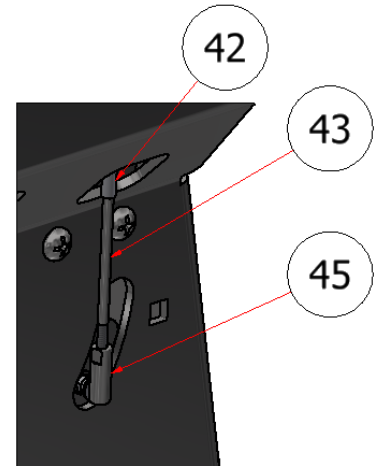

120 HOPPER ASSEMBLY

PARTS LIST			
ITEM	QTY	PART NUMBER	DESCRIPTION
2	1	R21-044	CROSS MEMBER, FRONT, SG36 HOPPER
3	1	R21-096	REAR PANNEL, SG36 HOPPER
4	2	E40002	BATTERY BOX
5	1	R21-095	PANNEL, SIDE, HOPPER, SG36
6	1	R21-095-R	PANNEL, SIDE, HOPPER, SG36, RIGHT
7	1	R21-109	SIDE, DEFLECTOR, SG36 HOPPER
8	1	R21-111	BRACKET, SIDE DEFLECTOR CABLE
9	1	R21-107	BRACKET, HOPPER CABLE
18	12	HFSSC-145	HEX FLANGE BOLT, SS - 1/4-20 x 1/2
22	3	HFSSC-381	HEX FLANGE BOLT, SS - 3/8-16 x 1
23	4	HFNCS-38S	HEX FLANGE NUT, SS - 3/8-16
27	6	HFSSC-51634	HEX FLANGE BOLT, SS - 5/16-18 x 3/4
28	14	HFNCS-516S	HEX FLANGE NUT, SS - 5/16-18
29	6	CB-51634	CARRIAGE BOLT, SS - 5/16-18 x 3/4
30	2	FWSS-38	FLAT WASHER, SS - 3/8
31	1	SSNNC-38	NYLOCK, SS - 3/8-16
36	2	HFNCS-14SS	HEX FLANGE NUT, 1/4-20
37	2	TRPC-5161S	SCREW, PHILLIPS, 5/16 X 1
43	1	D71016	EXTENSION, THREADED
45	1	D71005	BALL JOINT
47	2	CB-3834SS	CARRIAGE BOLT, SS - 3/8-16 x 3/4
48	1	SS NYLOCK 10-32	HEX NUT, NYLOCK, 10-32SS
52	1	R21-234	SUPPORT, BATTERY BOX
53	2	R21-214	BRACKET, BATTERY BOX

120 HOPPER ASSEMBLY

PARTS LIST			
ITEM	QTY	PART NUMBER	DESCRIPTION
10	1	D70009	BOTTOM, 125 HOPPER
11	1	D70004	DIFFUSER
12	4	D70005	GUIDE, RATE GATE/DIFFUSER
13	1	D70025	DOOR, HOPPER
14	2	D70000	RATE DIAL HOLDER
15	1	D70001	DIAL, RATE
16	1	D70003	LINKAGE, RATE DIAL
17	1	D70016	CLIP, PINE TREE
46	1	D70008	BUSHING, HOPPER BOTTOM

PARTS LIST			
ITEM	QTY	PART NUMBER	DESCRIPTION
1	1	D70013	TUB, 120 HOPPER
18	12	HFSSC-145	HEX FLANGE BOLT, SS - 1/4-20 x 1/2

120 HOPPER ASSEMBLY

PARTS LIST			
ITEM	QTY	PART NUMBER	DESCRIPTION
32	8	NFW-14B	WASHER, PLASTIC
33	8	TRPC-141S	PHILLIPS SCREW, SS - 1/4-20 x 1
34	8	SSNNC-14	NYLOCK, SS - 1/4-20
35	8	FWSS-14	FLAT WASHER, SS - 1/4

PARTS LIST			
ITEM	QTY	PART NUMBER	DESCRIPTION
14	2	D70000	RATE DIAL HOLDER
26	1	D70019	CLIP, SPINNER SPRING LOADED

PARTS LIST			
ITEM	QTY	PART NUMBER	DESCRIPTION
51	10	HFNC3-38S	HEX FLANGE NUT - 3/8-16
52	6	CB-381SS	BOLT, CARRAGE, 3/8 X 1