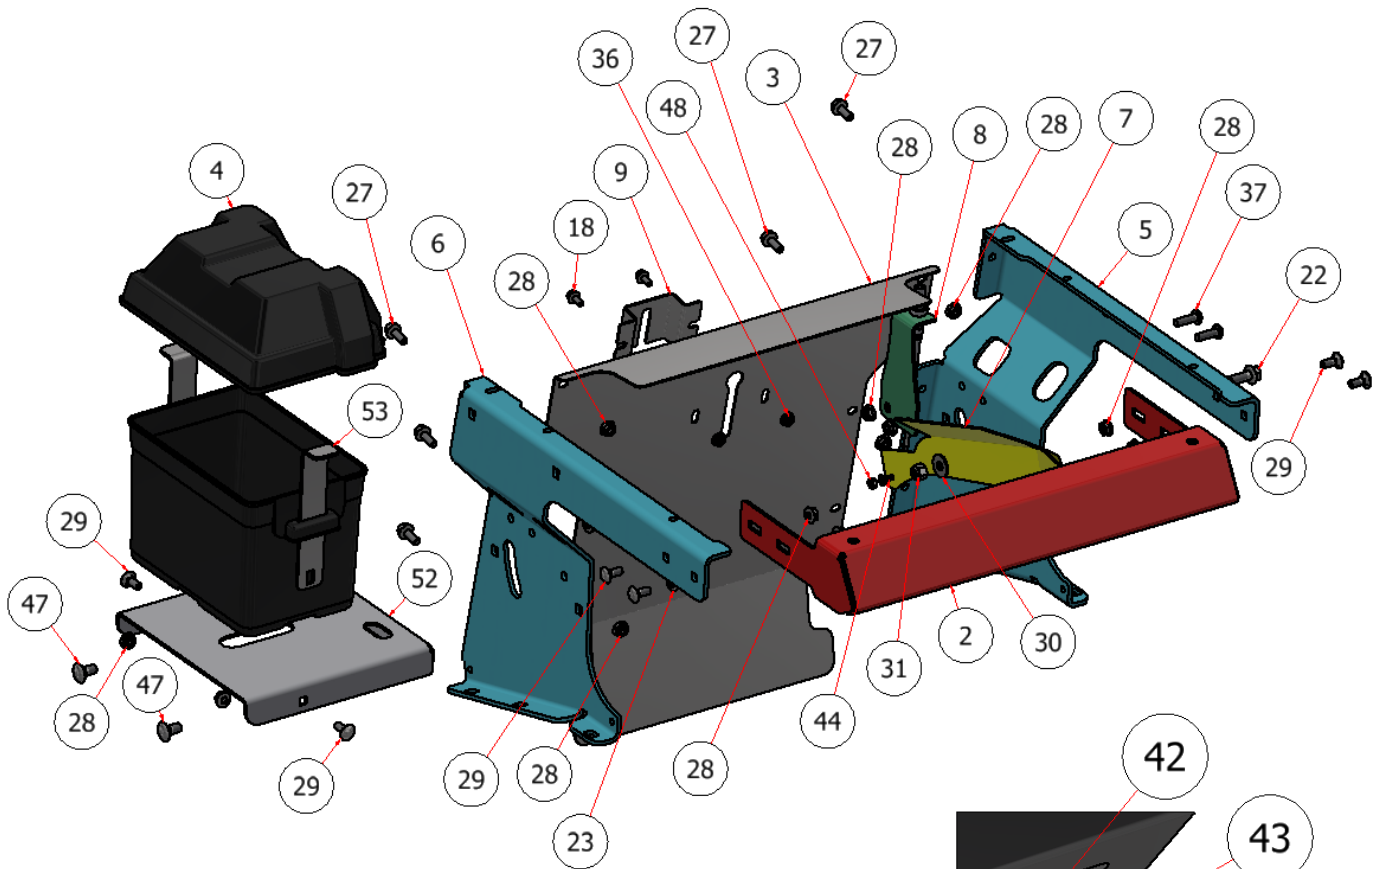

120 HOPPER ASSEMBLY

PARTS LIST			
ITEM	QTY	PART NUMBER	DESCRIPTION
2	1	R21-044	CROSS MEMBER, FRONT, SG36 HOPPER
3	1	R21-096	REAR PANNEL, SG36 HOPPER
4	2	E40002	BATTERY BOX
5	1	R21-095	PANNEL, SIDE, HOPPER, SG36
6	1	R21-095-R	PANNEL, SIDE, HOPPER, SG36, RIGHT
7	1	R21-109	SIDE, DEFLECTOR, SG36 HOPPER
8	1	R21-111	BRACKET, SIDE DEFLECTOR CABLE
9	1	R21-107	BRACKET, HOPPER CABLE
18	12	HFSSC-145	HEX FLANGE BOLT, SS - 1/4-20 x 1/2
22	3	HFSSC-381	HEX FLANGE BOLT, SS - 3/8-16 x 1
23	4	HFNCS-38S	HEX FLANGE NUT, SS - 3/8-16
27	6	HFSSC-51634	HEX FLANGE BOLT, SS - 5/16-18 x 3/4
28	14	HFNCS-516S	HEX FLANGE NUT, SS - 5/16-18
29	6	CB-51634	CARRIAGE BOLT, SS - 5/16-18 x 3/4
30	2	FWSS-38	FLAT WASHER, SS - 3/8
31	1	SSNNC-38	NYLOCK, SS - 3/8-16
36	2	HFNCS-14SS	HEX FLANGE NUT, 1/4-20
37	2	TRPC-5161S	SCREW, PHILLIPS, 5/16 X 1
43	1	D71016	EXTENSION, THREADED
45	1	D71005	BALL JOINT
47	2	CB-3834SS	CARRIAGE BOLT, SS - 3/8-16 x 3/4
48	1	SS NYLOCK 10-32	HEX NUT, NYLOCK, 10-32SS
52	1	R21-234	SUPPORT, BATTERY BOX
53	2	R21-214	BRACKET, BATTERY BOX

120 HOPPER ASSEMBLY

PARTS LIST			
ITEM	QTY	PART NUMBER	DESCRIPTION
10	1	D70009	BOTTOM, 125 HOPPER
11	1	D70004	DIFFUSER
12	4	D70005	GUIDE, RATE GATE/DIFFUSER
13	1	D70025	DOOR, HOPPER
14	2	D70000	RATE DIAL HOLDER
15	1	D70001	DIAL, RATE
16	1	D70003	LINKAGE, RATE DIAL
17	1	D70016	CLIP, PINE TREE
46	1	D70008	BUSHING, HOPPER BOTTOM

PARTS LIST			
ITEM	QTY	PART NUMBER	DESCRIPTION
1	1	D70013	TUB, 120 HOPPER
18	12	HFSSC-145	HEX FLANGE BOLT, SS - 1/4-20 x 1/2

120 HOPPER ASSEMBLY

PARTS LIST			
ITEM	QTY	PART NUMBER	DESCRIPTION
32	8	NFW-14B	WASHER, PLASTIC
33	8	TRPC-141S	PHILLIPS SCREW, SS - 1/4-20 x 1
34	8	SSNNC-14	NYLOCK, SS - 1/4-20
35	8	FWSS-14	FLAT WASHER, SS - 1/4

PARTS LIST			
ITEM	QTY	PART NUMBER	DESCRIPTION
14	2	D70000	RATE DIAL HOLDER
26	1	D70019	CLIP, SPINNER SPRING LOADED

PARTS LIST			
ITEM	QTY	PART NUMBER	DESCRIPTION
51	10	HFNC3-38S	HEX FLANGE NUT - 3/8-16
52	6	CB-381SS	BOLT, CARRAGE, 3/8 X 1