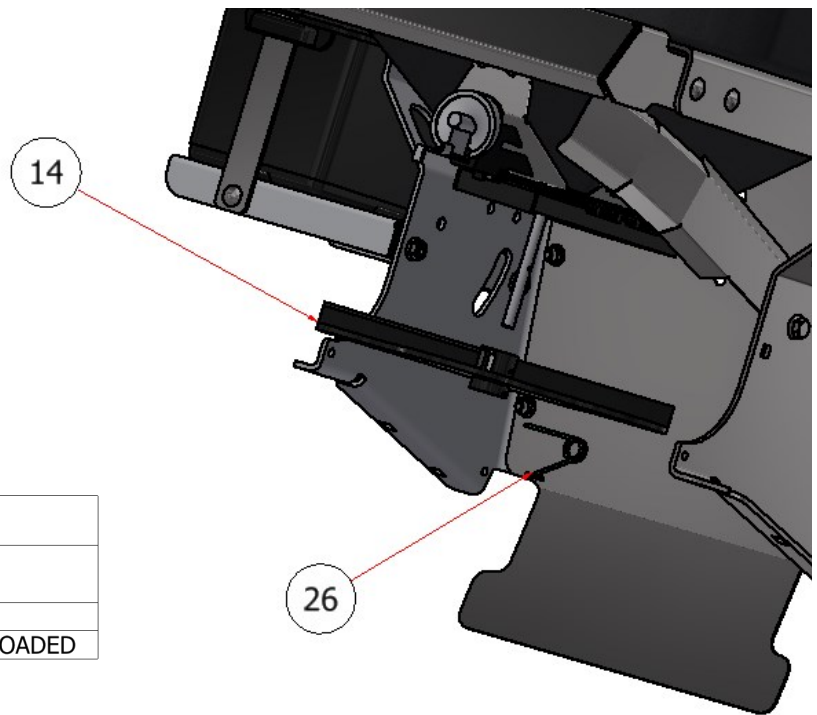

120 HOPPER ASSEMBLY

PARTS LIST			
ITEM	QTY	PART NUMBER	DESCRIPTION
10	1	D70009	BOTTOM, 125 HOPPER
11	1	D70004	DIFFUSER
12	4	D70005	GUIDE, RATE GATE/DIFFUSER
13	1	D70025	DOOR, HOPPER
14	2	D70000	RATE DIAL HOLDER
15	1	D70001	DIAL, RATE
16	1	D70003	LINKAGE, RATE DIAL
17	1	D70016	CLIP, PINE TREE
46	1	D70008	BUSHING, HOPPER BOTTOM

PARTS LIST			
ITEM	QTY	PART NUMBER	DESCRIPTION
1	1	D70013	TUB, 120 HOPPER
18	12	HFSSC-145	HEX FLANGE BOLT, SS - 1/4-20 x 1/2

120 HOPPER ASSEMBLY

PARTS LIST			
ITEM	QTY	PART NUMBER	DESCRIPTION
32	8	NFW-14B	WASHER, PLASTIC
33	8	TRPC-141S	PHILLIPS SCREW, SS - 1/4-20 x 1
34	8	SSNNC-14	NYLOCK, SS - 1/4-20
35	8	FWSS-14	FLAT WASHER, SS - 1/4

120 HOPPER ASSEMBLY

PARTS LIST			
ITEM	QTY	PART NUMBER	DESCRIPTION
24	2	R21-046	PLATE, HOPPER HOSE FITTINGS
38	2	H84020	FITTING, HOPPER BULK HEAD

PARTS LIST			
ITEM	QTY	PART NUMBER	DESCRIPTION
32	8	NFW-14B	WASHER, PLASTIC
33	8	TRPC-141S	PHILLIPS SCREW, SS - 1/4-20 x 1
34	8	SSNNC-14	NYLOCK, SS - 1/4-20
35	8	FWSS-14	FLAT WASHER, SS - 1/4
51	1	R21-131	MOUNT, HOPPER MOTOR

PARTS LIST			
ITEM	QTY	PART NUMBER	DESCRIPTION
14	2	D70000	RATE DIAL HOLDER
26	1	D70019	CLIP, SPINNER SPRING LOADED

PARTS LIST			
ITEM	QTY	PART NUMBER	DESCRIPTION
51	10	HFNC3-38S	HEX FLANGE NUT - 3/8-16
52	6	CB-381SS	BOLT, CARRAGE, 3/8 X 1