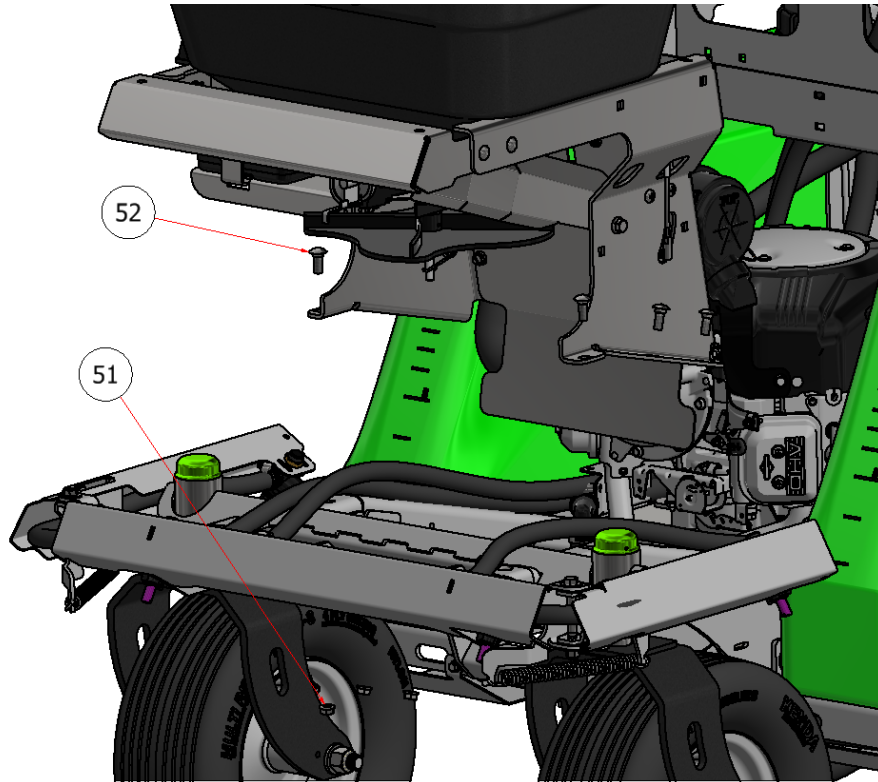

120 HOPPER ASSEMBLY

PARTS LIST			
ITEM	QTY	PART NUMBER	DESCRIPTION
10	1	D70009	BOTTOM, 125 HOPPER
11	1	D70004	DIFFUSER
12	4	D70005	GUIDE, RATE GATE/DIFFUSER
13	1	D70025	DOOR, HOPPER
14	2	D70000	RATE DIAL HOLDER
15	1	D70001	DIAL, RATE
16	1	D70003	LINKAGE, RATE DIAL
17	1	D70016	CLIP, PINE TREE
46	1	D70008	BUSHING, HOPPER BOTTOM

PARTS LIST			
ITEM	QTY	PART NUMBER	DESCRIPTION
1	1	D70013	TUB, 120 HOPPER
18	12	HFSSC-145	HEX FLANGE BOLT, SS - 1/4-20 x 1/2

120 HOPPER ASSEMBLY

PARTS LIST			
ITEM	QTY	PART NUMBER	DESCRIPTION
32	8	NFW-14B	WASHER, PLASTIC
33	8	TRPC-141S	PHILLIPS SCREW, SS - 1/4-20 x 1
34	8	SSNNC-14	NYLOCK, SS - 1/4-20
35	8	FWSS-14	FLAT WASHER, SS - 1/4

120 HOPPER ASSEMBLY

PARTS LIST			
ITEM	QTY	PART NUMBER	DESCRIPTION
24	2	R21-046	PLATE, HOPPER HOSE FITTINGS
38	2	H84020	FITTING, HOPPER BULK HEAD

PARTS LIST			
ITEM	QTY	PART NUMBER	DESCRIPTION
32	8	NFW-14B	WASHER, PLASTIC
33	8	TRPC-141S	PHILLIPS SCREW, SS - 1/4-20 x 1
34	8	SSNNC-14	NYLOCK, SS - 1/4-20
35	8	FWSS-14	FLAT WASHER, SS - 1/4
51	1	R21-131	MOUNT, HOPPER MOTOR

PARTS LIST			
ITEM	QTY	PART NUMBER	DESCRIPTION
14	2	D70000	RATE DIAL HOLDER
26	1	D70019	CLIP, SPINNER SPRING LOADED

PARTS LIST			
ITEM	QTY	PART NUMBER	DESCRIPTION
51	10	HFNC3-38S	HEX FLANGE NUT - 3/8-16
52	6	CB-381SS	BOLT, CARRAGE, 3/8 X 1