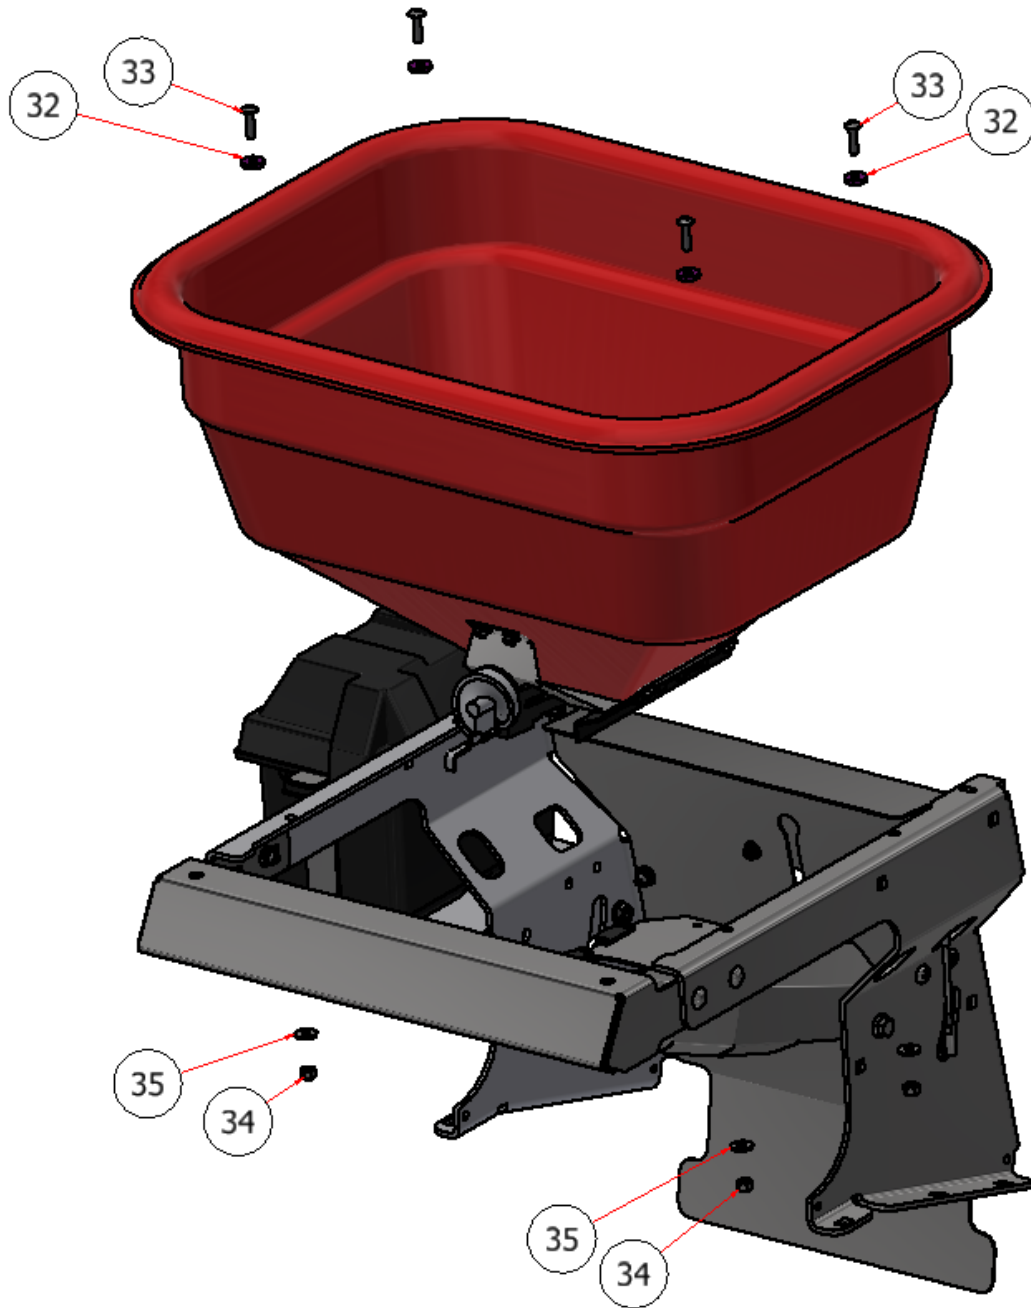

120 HOPPER ASSEMBLY

PARTS LIST			
ITEM	QTY	PART NUMBER	DESCRIPTION
2	1	R21-044	CROSS MEMBER, FRONT, SG36 HOPPER
3	1	R21-096	REAR PANNEL, SG36 HOPPER
4	2	E40002	BATTERY BOX
5	1	R21-095	PANNEL, SIDE, HOPPER, SG36
6	1	R21-095-R	PANNEL, SIDE, HOPPER, SG36, RIGHT
7	1	R21-109	SIDE, DEFLECTOR, SG36 HOPPER
8	1	R21-111	BRACKET, SIDE DEFLECTOR CABLE
9	1	R21-107	BRACKET, HOPPER CABLE
18	12	HFSSC-145	HEX FLANGE BOLT, SS - 1/4-20 x 1/2
22	3	HFSSC-381	HEX FLANGE BOLT, SS - 3/8-16 x 1
23	4	HFNCS-38S	HEX FLANGE NUT, SS - 3/8-16
27	6	HFSSC-51634	HEX FLANGE BOLT, SS - 5/16-18 x 3/4
28	14	HFNCS-516S	HEX FLANGE NUT, SS - 5/16-18
29	6	CB-51634	CARRIAGE BOLT, SS - 5/16-18 x 3/4
30	2	FWSS-38	FLAT WASHER, SS - 3/8
31	1	SSNNC-38	NYLOCK, SS - 3/8-16
36	2	HFNCS-14SS	HEX FLANGE NUT, 1/4-20
37	2	TRPC-5161S	SCREW, PHILLIPS, 5/16 X 1
43	1	D71016	EXTENSION, THREADED
45	1	D71005	BALL JOINT
47	2	CB-3834SS	CARRIAGE BOLT, SS - 3/8-16 x 3/4
48	1	SS NYLOCK 10-32	HEX NUT, NYLOCK, 10-32SS
52	1	R21-234	SUPPORT, BATTERY BOX
53	2	R21-214	BRACKET, BATTERY BOX

120 HOPPER ASSEMBLY

PARTS LIST			
ITEM	QTY	PART NUMBER	DESCRIPTION
10	1	D70009	BOTTOM, 125 HOPPER
11	1	D70004	DIFFUSER
12	4	D70005	GUIDE, RATE GATE/DIFFUSER
13	1	D70025	DOOR, HOPPER
14	2	D70000	RATE DIAL HOLDER
15	1	D70001	DIAL, RATE
16	1	D70003	LINKAGE, RATE DIAL
17	1	D70016	CLIP, PINE TREE
46	1	D70008	BUSHING, HOPPER BOTTOM

PARTS LIST			
ITEM	QTY	PART NUMBER	DESCRIPTION
1	1	D70013	TUB, 120 HOPPER
18	12	HFSSC-145	HEX FLANGE BOLT, SS - 1/4-20 x 1/2

120 HOPPER ASSEMBLY

PARTS LIST			
ITEM	QTY	PART NUMBER	DESCRIPTION
32	8	NFW-14B	WASHER, PLASTIC
33	8	TRPC-141S	PHILLIPS SCREW, SS - 1/4-20 x 1
34	8	SSNNC-14	NYLOCK, SS - 1/4-20
35	8	FWSS-14	FLAT WASHER, SS - 1/4

PARTS LIST			
ITEM	QTY	PART NUMBER	DESCRIPTION
14	2	D70000	RATE DIAL HOLDER
26	1	D70019	CLIP, SPINNER SPRING LOADED

PARTS LIST			
ITEM	QTY	PART NUMBER	DESCRIPTION
51	10	HFNC3-38S	HEX FLANGE NUT - 3/8-16
52	6	CB-381SS	BOLT, CARRAGE, 3/8 X 1