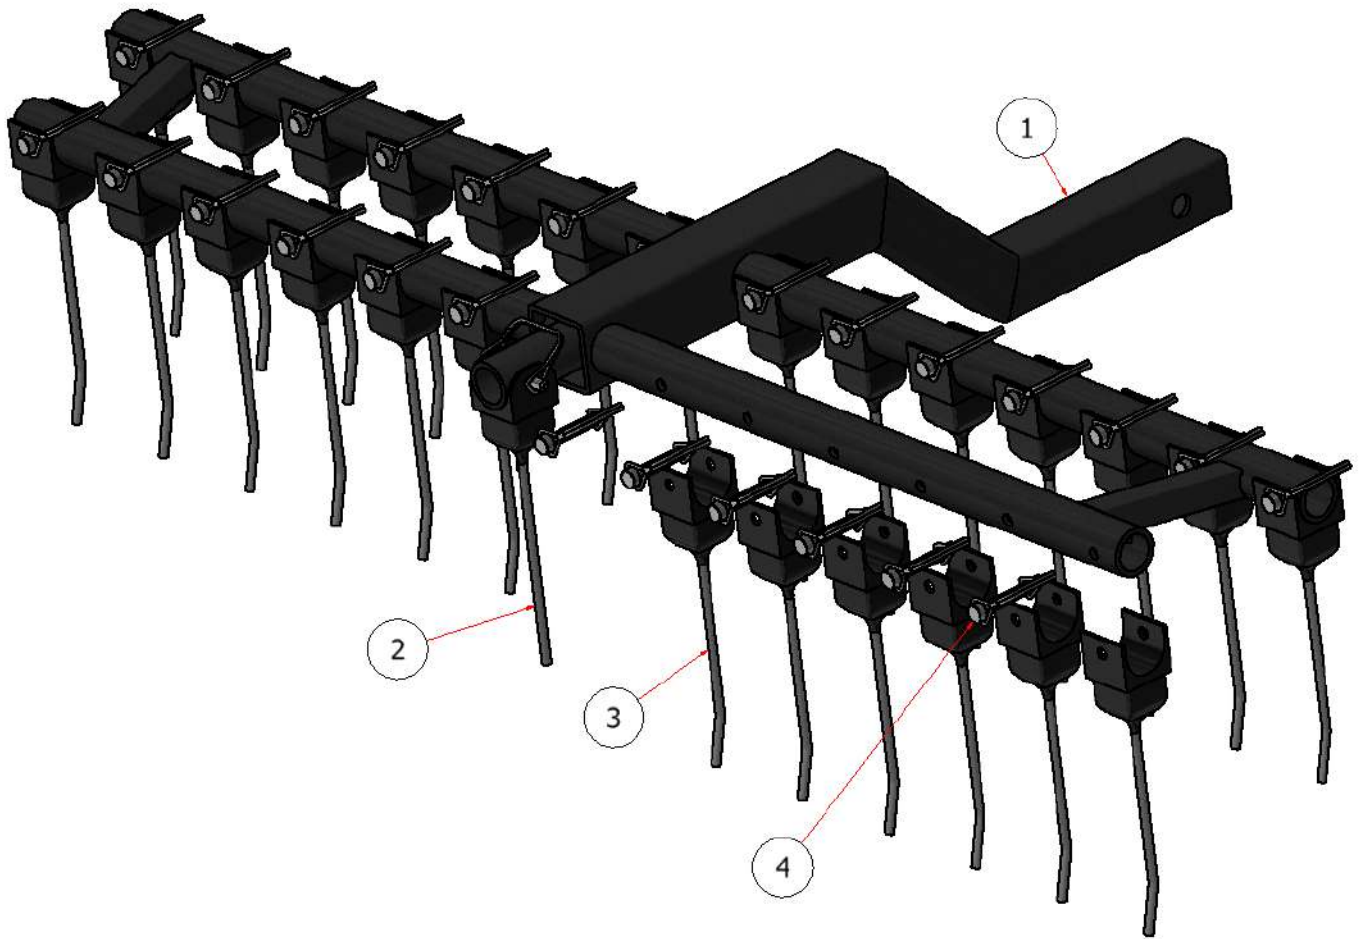

RAKE ATTACHMENT EXPLODED VIEW

PARTS LIST			
ITEM	QTY	PART NUMBER	DESCRIPTION
1	1	W-PL037	FRAME, RAKE ATTACHMENT
2	1	DR10002	TINE, RAKE, CENTER
3	26	DR10001	TINE, RAKE ASSEMBLY
4	27	C60318	PIN, WIRE-LOCK CLEVIS

PART NO.	REV.	DESCRIPTION
SGEV-003	B	SG RAKE ATTACHMENT