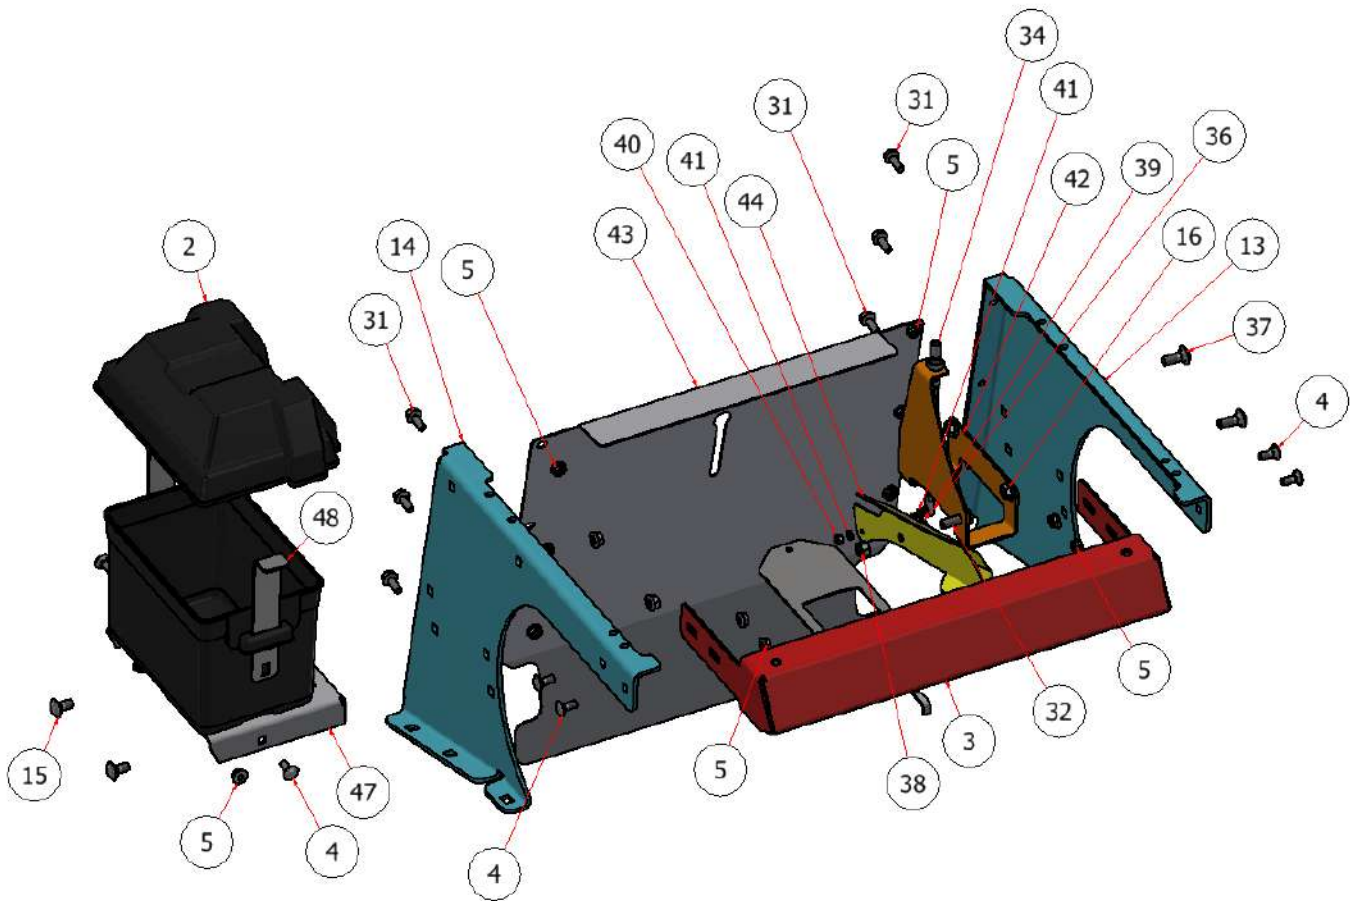

220 HOPPER ASSEMBLY

PARTS LIST			
ITEM	QTY	PART NUMBER	DESCRIPTION
2	2	E40002	BATTERY BOX
3	1	R21-044	CROSS MEMBER, FRONT, SG36 HOPPER
4	6	CB-51634	CARRIAGE BOLT, SS - 5/16-18 x 3/4
5	12	HFNS-516S	HEX FLANGE NUT, SS - 5/16-18
13	1	W21-043-L	SIDE PANNEL, 220 HOPPER LEFT
14	1	W21-043-R	SIDE PANNEL, 220 HOPPER, RIGHT
15	2	CB-3834SS	CARRIAGE BOLT, SS - 3/8-16 x 3/4
16	6	HFNS-38S	HEX FLANGE NUT, SS - 3/8-16
31	6	HFSS-51634	HEX FLANGE BOLT, 5/16-18 x 3/4
32	3	HFSS-381	HEX FLANGE BOLT, SS - 3/8-16 x 1
34	1	D71003	CABLE, DEFLECTOR
36	1	D71005	BALL JOINT
37	2	CB-381SS	CARRIAGE BOLT, SS - 3/8-16 x 1
38	1	SSNNC-38	NYLOCK, SS - 3/8-16
39	1	FWSS-38	FLAT WASHER, SS - 3/8
40	1	SS NYLOCK 10-32	HEX NUT, NYLOCK, 10-32SS
41	2	FSW-10	FLAT WASHER, SS-10
42	1	R21-110	220 HOPPER BRACKET, DEFLECTOR CONTROL
43	1	R21-045-01	220 HOPPER REAR PANNEL
44	1	R21-109	SIDE, DEFLECTOR, SG36 HOPPER
47	1	R21-213	SUPPORT, BATTERY BOX, 35 GAL.
48	2	R21-214	BRACKET, BATTERY BOX

220 HOPPER ASSEMBLY

PARTS LIST			
ITEM	QTY	PART NUMBER	DESCRIPTION
18	1	D70010	BOTTOM, 220 HOPPER
19	1	D70004	DIFFUSER
20	4	D70005	GUIDE, RATE GATE/DIFFUSER
21	1	D70025	DOOR, HOPPER
22	1	D70001	DIAL, RATE
23	1	D70003	LINKAGE, RATE DIAL
24	1	D70008	BUSHING, HOPPER BOTTOM
25	1	D70016	CLIP, PINE TREE
60	1	D70002	HOLDER, DIAL

PARTS LIST			
ITEM	QTY	PART NUMBER	DESCRIPTION
1	1	D70014	TUB, 220 HOPPER
28	10	HFSSC-145	HEX FLANGE BOLT, SS - 1/4-20 x 1/2

220 HOPPER ASSEMBLY

PARTS LIST			
ITEM	QTY	PART NUMBER	DESCRIPTION
6	4	NFW-14B	WASHER, PLASTIC
7	4	SSNNC-14	NYLOCK, SS - 1/4-20
8	4	FWSS-14	FLAT WASHER, SS - 1/4
30	4	TRPC-141S	PHILLIPS SCREW, SS - 1/4-20 x 1

PARTS LIST			
ITEM	QTY	PART NUMBER	DESCRIPTION
17	1	D70000	SPINNER, HOPPER
29	1	D70019	CLIP, SPINNER SPRING LOADED

PARTS LIST			
ITEM	QTY	PART NUMBER	DESCRIPTION
51	10	HFNC3-38S	HEX FLANGE NUT - 3/8-16
52	6	CB-381SS	BOLT, CARRAGE, 3/8 X 1