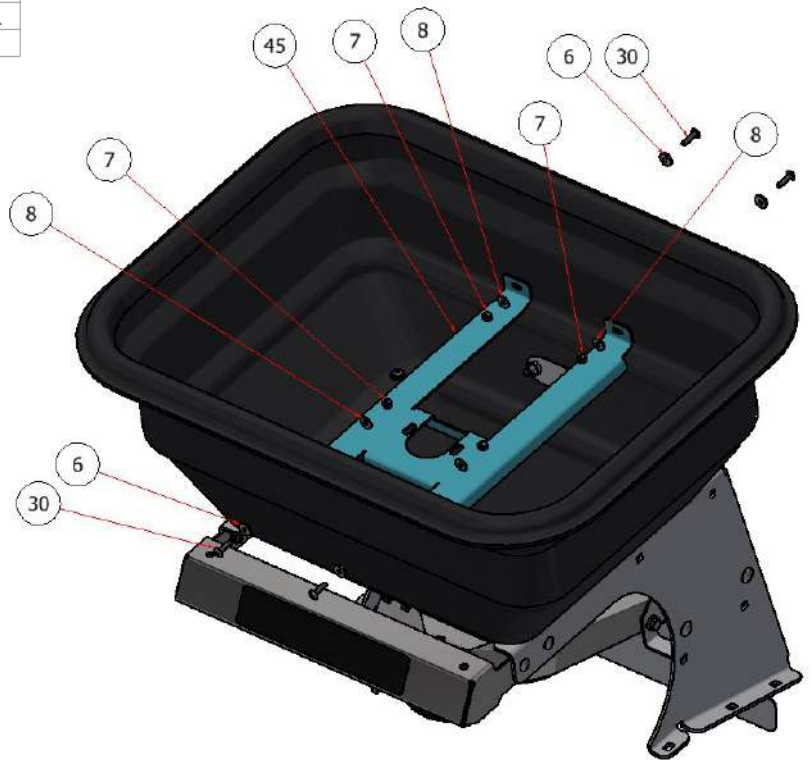

220 HOPPER ASSEMBLY

PARTS LIST			
ITEM	QTY	PART NUMBER	DESCRIPTION
18	1	D70010	BOTTOM, 220 HOPPER
19	1	D70004	DIFFUSER
20	4	D70005	GUIDE, RATE GATE/DIFFUSER
21	1	D70025	DOOR, HOPPER
22	1	D70001	DIAL, RATE
23	1	D70003	LINKAGE, RATE DIAL
24	1	D70008	BUSHING, HOPPER BOTTOM
25	1	D70016	CLIP, PINE TREE
60	1	D70002	HOLDER, DIAL

PARTS LIST			
ITEM	QTY	PART NUMBER	DESCRIPTION
1	1	D70014	TUB, 220 HOPPER
28	10	HFSSC-145	HEX FLANGE BOLT, SS - 1/4-20 x 1/2

220 HOPPER ASSEMBLY

PARTS LIST			
ITEM	QTY	PART NUMBER	DESCRIPTION
6	4	NFW-14B	WASHER, PLASTIC
7	4	SSNNC-14	NYLOCK, SS - 1/4-20
8	4	FWSS-14	FLAT WASHER, SS - 1/4
30	4	TRPC-141S	PHILLIPS SCREW, SS - 1/4-20 x 1

220 HOPPER ASSEMBLY

PARTS LIST			
ITEM	QTY	PART NUMBER	DESCRIPTION
12	2	R21-046	PLATE, HOPPER HOSE FITTINGS
33	2	H84020	FITTING, HOPPER BULK HEAD

PARTS LIST			
ITEM	QTY	PART NUMBER	DESCRIPTION
6	4	NFW-14B	WASHER, PLASTIC
7	4	SSNNC-14	NYLOCK, SS - 1/4-20
8	4	FWSS-14	FLAT WASHER, SS - 1/4
30	4	TRPC-141S	PHILLIPS SCREW, SS - 1/4-20 x 1
45	1	R21-129	SUPPORT, GRATE, 220 HOPPER

PARTS LIST			
ITEM	QTY	PART NUMBER	DESCRIPTION
17	1	D70000	SPINNER, HOPPER
29	1	D70019	CLIP, SPINNER SPRING LOADED

PARTS LIST			
ITEM	QTY	PART NUMBER	DESCRIPTION
51	10	HFNC3-38S	HEX FLANGE NUT - 3/8-16
52	6	CB-381SS	BOLT, CARRAGE, 3/8 X 1