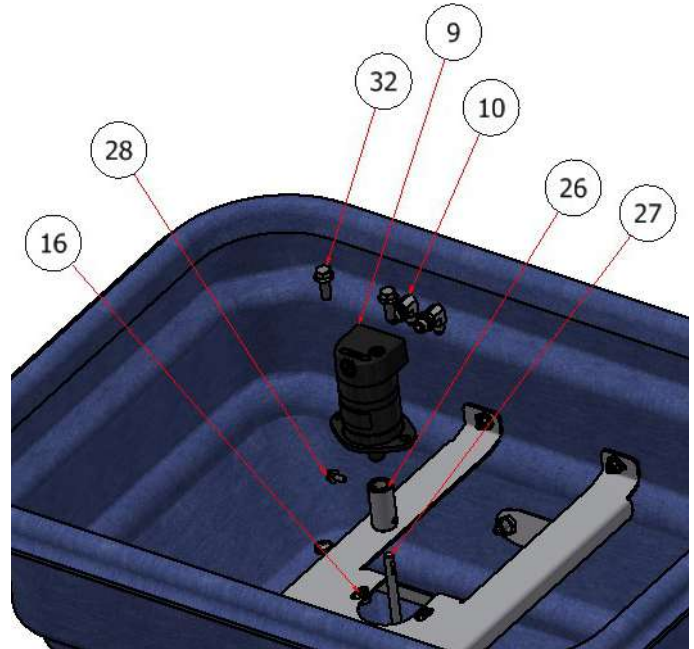

220 HOPPER ASSEMBLY

PARTS LIST			
ITEM	QTY	PART NUMBER	DESCRIPTION
18	1	D70010	BOTTOM, 220 HOPPER
19	1	D70004	DIFFUSER
20	4	D70005	GUIDE, RATE GATE/DIFFUSER
21	1	D70025	DOOR, HOPPER
22	1	D70001	DIAL, RATE
23	1	D70003	LINKAGE, RATE DIAL
24	1	D70008	BUSHING, HOPPER BOTTOM
25	1	D70016	CLIP, PINE TREE
60	1	D70002	HOLDER, DIAL

PARTS LIST			
ITEM	QTY	PART NUMBER	DESCRIPTION
1	1	D70014	TUB, 220 HOPPER
28	10	HFSSC-145	HEX FLANGE BOLT, SS - 1/4-20 x 1/2

220 HOPPER ASSEMBLY

PARTS LIST			
ITEM	QTY	PART NUMBER	DESCRIPTION
6	4	NFW-14B	WASHER, PLASTIC
7	4	SSNNC-14	NYLOCK, SS - 1/4-20
8	4	FWSS-14	FLAT WASHER, SS - 1/4
30	4	TRPC-141S	PHILLIPS SCREW, SS - 1/4-20 x 1

220 HOPPER ASSEMBLY

PARTS LIST			
ITEM	QTY	PART NUMBER	DESCRIPTION
12	2	R21-046	PLATE, HOPPER HOSE FITTINGS
33	2	H84020	FITTING, HOPPER BULK HEAD

PARTS LIST			
ITEM	QTY	PART NUMBER	DESCRIPTION
6	4	NFW-14B	WASHER, PLASTIC
7	4	SSNNC-14	NYLOCK, SS - 1/4-20
8	4	FWSS-14	FLAT WASHER, SS - 1/4
30	4	TRPC-141S	PHILLIPS SCREW, SS - 1/4-20 x 1
45	1	R21-129	SUPPORT, GRATE, 220 HOPPER

220 HOPPER ASSEMBLY

PARTS LIST			
ITEM	QTY	PART NUMBER	DESCRIPTION
9	1	H81441	MOTOR, HOPPER
10	2	H84000-L	FITTING, HOPPER MOTOR
16	6	HFNC3-38S	HEX FLANGE NUT, SS - 3/8-16
26	1	R31011	COUPLER, HOPPER MOTOR
27	1	R31009	SHAFT, HOPPER MOTOR
28	10	HFSSC-145	HEX FLANGE BOLT, SS - 1/4-20 x 1/2
32	3	HFSSC-381	HEX FLANGE BOLT, SS - 3/8-16 x 1
45	1	R21-129	SUPPORT, GRATE, 220 HOPPER