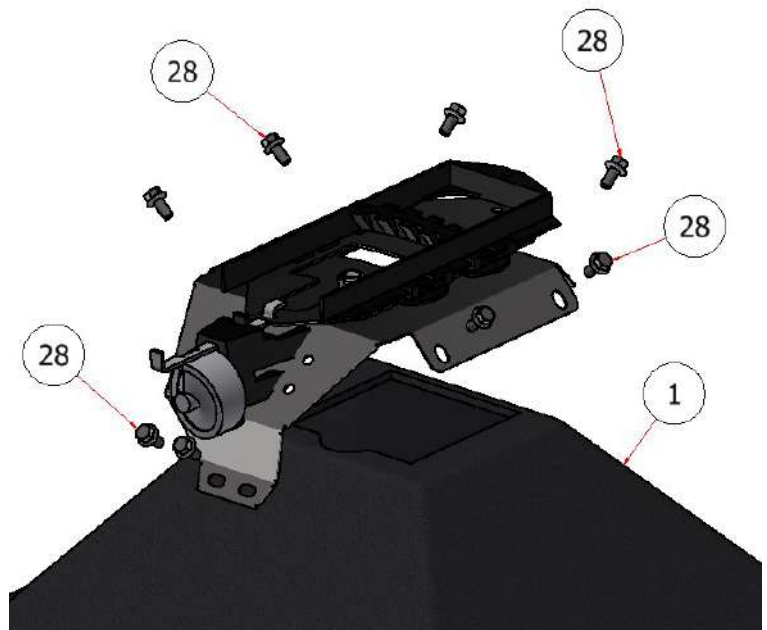

220 HOPPER ASSEMBLY

PARTS LIST			
ITEM	QTY	PART NUMBER	DESCRIPTION
2	2	E40002	BATTERY BOX
3	1	R21-044	CROSS MEMBER, FRONT, SG36 HOPPER
4	6	CB-51634	CARRIAGE BOLT, SS - 5/16-18 x 3/4
5	12	HFNS-516S	HEX FLANGE NUT, SS - 5/16-18
13	1	W21-043-L	SIDE PANNEL, 220 HOPPER LEFT
14	1	W21-043-R	SIDE PANNEL, 220 HOPPER, RIGHT
15	2	CB-3834SS	CARRIAGE BOLT, SS - 3/8-16 x 3/4
16	6	HFNS-38S	HEX FLANGE NUT, SS - 3/8-16
31	6	HFSS-51634	HEX FLANGE BOLT, 5/16-18 x 3/4
32	3	HFSS-381	HEX FLANGE BOLT, SS - 3/8-16 x 1
34	1	D71003	CABLE, DEFLECTOR
36	1	D71005	BALL JOINT
37	2	CB-381SS	CARRIAGE BOLT, SS - 3/8-16 x 1
38	1	SSNNC-38	NYLOCK, SS - 3/8-16
39	1	FWSS-38	FLAT WASHER, SS - 3/8
40	1	SS NYLOCK 10-32	HEX NUT, NYLOCK, 10-32SS
41	2	FSW-10	FLAT WASHER, SS-10
42	1	R21-110	220 HOPPER BRACKET, DEFLECTOR CONTROL
43	1	R21-045-01	220 HOPPER REAR PANNEL
44	1	R21-109	SIDE, DEFLECTOR, SG36 HOPPER
47	1	R21-213	SUPPORT, BATTERY BOX, 35 GAL.
48	2	R21-214	BRACKET, BATTERY BOX

220 HOPPER ASSEMBLY

PARTS LIST			
ITEM	QTY	PART NUMBER	DESCRIPTION
18	1	D70010	BOTTOM, 220 HOPPER
19	1	D70004	DIFFUSER
20	4	D70005	GUIDE, RATE GATE/DIFFUSER
21	1	D70025	DOOR, HOPPER
22	1	D70001	DIAL, RATE
23	1	D70003	LINKAGE, RATE DIAL
24	1	D70008	BUSHING, HOPPER BOTTOM
25	1	D70016	CLIP, PINE TREE
60	1	D70002	HOLDER, DIAL

PARTS LIST			
ITEM	QTY	PART NUMBER	DESCRIPTION
1	1	D70014	TUB, 220 HOPPER
28	10	HFSSC-145	HEX FLANGE BOLT, SS - 1/4-20 x 1/2

220 HOPPER ASSEMBLY

PARTS LIST			
ITEM	QTY	PART NUMBER	DESCRIPTION
6	4	NFW-14B	WASHER, PLASTIC
7	4	SSNNC-14	NYLOCK, SS - 1/4-20
8	4	FWSS-14	FLAT WASHER, SS - 1/4
30	4	TRPC-141S	PHILLIPS SCREW, SS - 1/4-20 x 1

PARTS LIST			
ITEM	QTY	PART NUMBER	DESCRIPTION
17	1	D70000	SPINNER, HOPPER
29	1	D70019	CLIP, SPINNER SPRING LOADED

PARTS LIST			
ITEM	QTY	PART NUMBER	DESCRIPTION
51	10	HFNC3-38S	HEX FLANGE NUT - 3/8-16
52	6	CB-381SS	BOLT, CARRAGE, 3/8 X 1