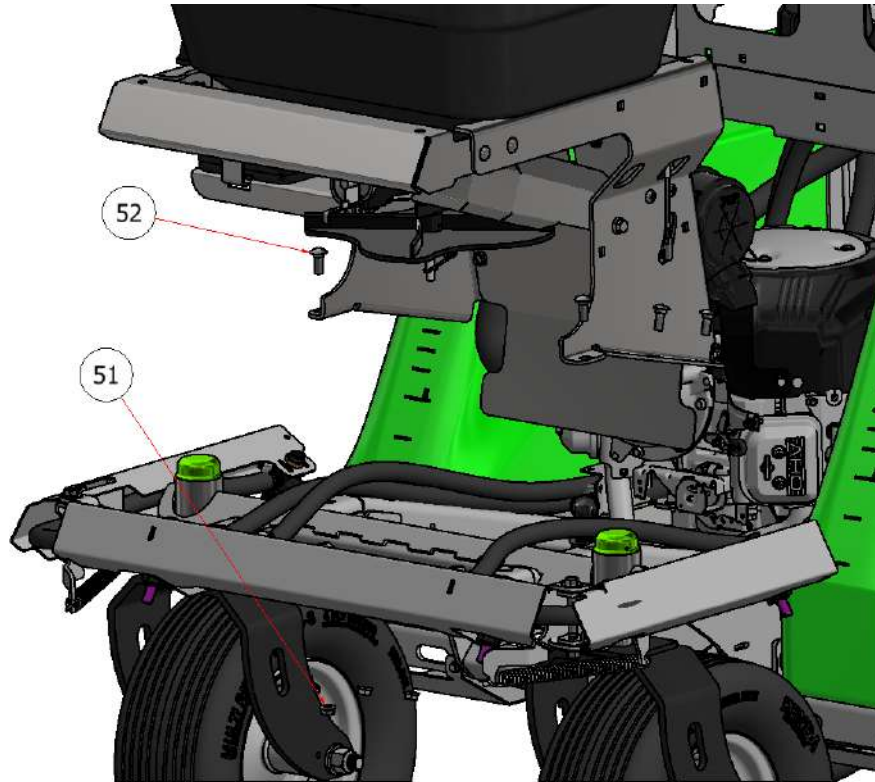

PARTS LIST			
ITEM	QTY	PART NUMBER	DESCRIPTION
51	10	HFNC3-38S	HEX FLANGE NUT - 3/8-16
52	6	CB-381SS	BOLT, CARRAGE, 3/8 X 1

EXPLODED VIEW		
PART NO.	REV.	DESCRIPTION
SGEV-057	B	220 HOPPER ASSEMBLY