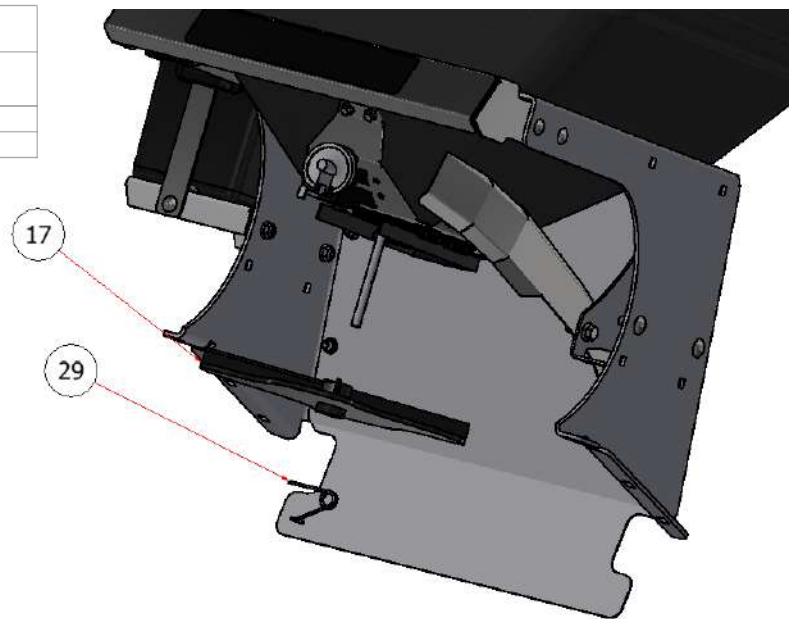

PARTS LIST			
ITEM	QTY	PART NUMBER	DESCRIPTION
17	1	D70000	SPINNER, HOPPER
29	1	D70019	CLIP, SPINNER SPRING LOADED