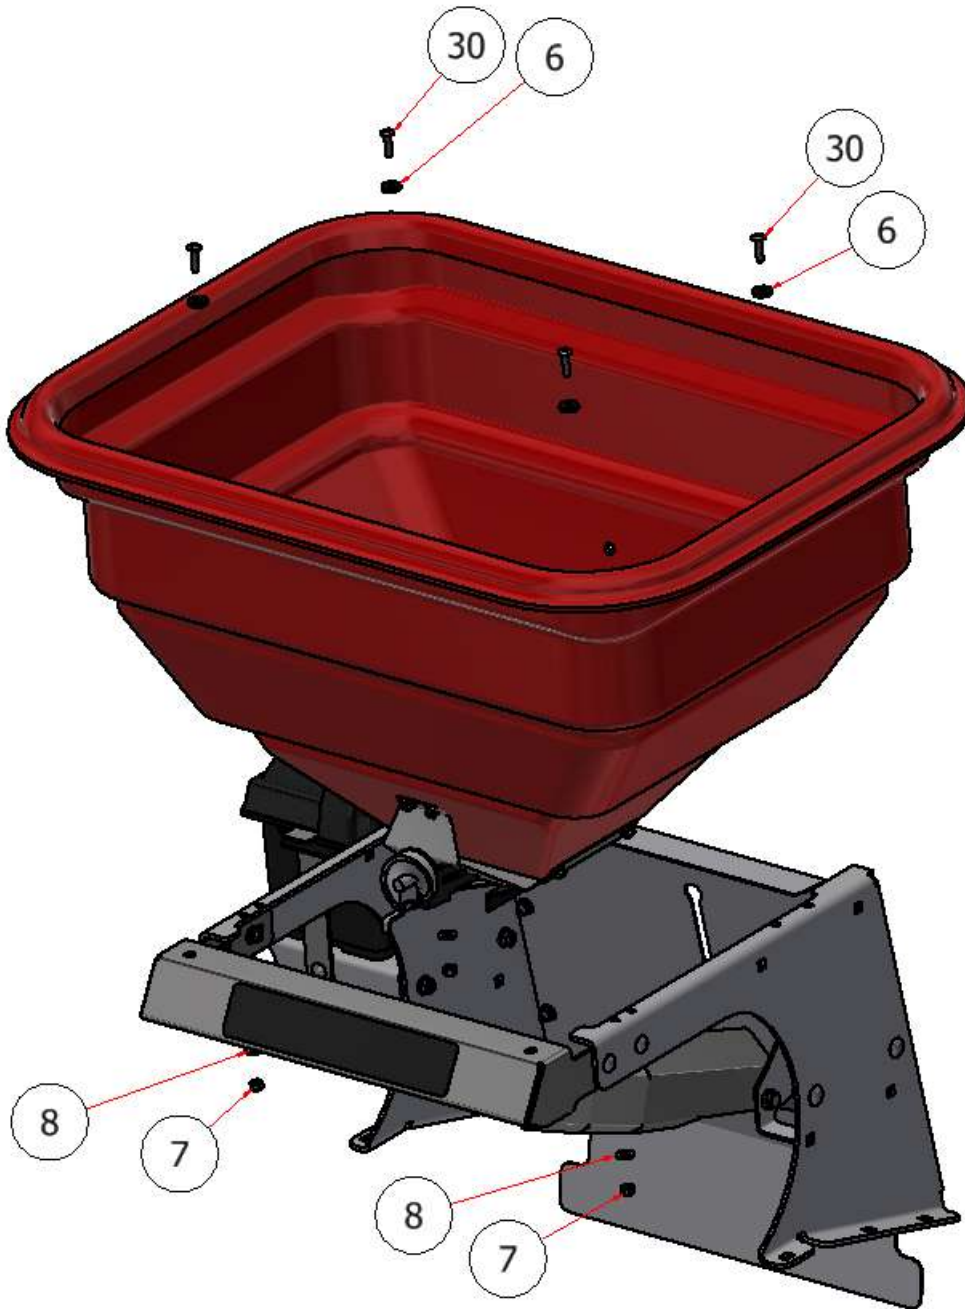

220 HOPPER ASSEMBLY

PARTS LIST			
ITEM	QTY	PART NUMBER	DESCRIPTION
2	2	E40002	BATTERY BOX
3	1	R21-044	CROSS MEMBER, FRONT, SG36 HOPPER
4	6	CB-51634	CARRIAGE BOLT, SS - 5/16-18 x 3/4
5	12	HFNS-516S	HEX FLANGE NUT, SS - 5/16-18
13	1	W21-043-L	SIDE PANNEL, 220 HOPPER LEFT
14	1	W21-043-R	SIDE PANNEL, 220 HOPPER, RIGHT
15	2	CB-3834SS	CARRIAGE BOLT, SS - 3/8-16 x 3/4
16	6	HFNS-38S	HEX FLANGE NUT, SS - 3/8-16
31	6	HFSS-51634	HEX FLANGE BOLT, 5/16-18 x 3/4
32	3	HFSS-381	HEX FLANGE BOLT, SS - 3/8-16 x 1
34	1	D71003	CABLE, DEFLECTOR
36	1	D71005	BALL JOINT
37	2	CB-381SS	CARRIAGE BOLT, SS - 3/8-16 x 1
38	1	SSNNC-38	NYLOCK, SS - 3/8-16
39	1	FWSS-38	FLAT WASHER, SS - 3/8
40	1	SS NYLOCK 10-32	HEX NUT, NYLOCK, 10-32SS
41	2	FSW-10	FLAT WASHER, SS-10
42	1	R21-110	220 HOPPER BRACKET, DEFLECTOR CONTROL
43	1	R21-045-01	220 HOPPER REAR PANNEL
44	1	R21-109	SIDE, DEFLECTOR, SG36 HOPPER
47	1	R21-213	SUPPORT, BATTERY BOX, 35 GAL.
48	2	R21-214	BRACKET, BATTERY BOX

220 HOPPER ASSEMBLY

PARTS LIST			
ITEM	QTY	PART NUMBER	DESCRIPTION
18	1	D70010	BOTTOM, 220 HOPPER
19	1	D70004	DIFFUSER
20	4	D70005	GUIDE, RATE GATE/DIFFUSER
21	1	D70025	DOOR, HOPPER
22	1	D70001	DIAL, RATE
23	1	D70003	LINKAGE, RATE DIAL
24	1	D70008	BUSHING, HOPPER BOTTOM
25	1	D70016	CLIP, PINE TREE
60	1	D70002	HOLDER, DIAL

PARTS LIST			
ITEM	QTY	PART NUMBER	DESCRIPTION
1	1	D70014	TUB, 220 HOPPER
28	10	HFSSC-145	HEX FLANGE BOLT, SS - 1/4-20 x 1/2

220 HOPPER ASSEMBLY

PARTS LIST			
ITEM	QTY	PART NUMBER	DESCRIPTION
6	4	NFW-14B	WASHER, PLASTIC
7	4	SSNNC-14	NYLOCK, SS - 1/4-20
8	4	FWSS-14	FLAT WASHER, SS - 1/4
30	4	TRPC-141S	PHILLIPS SCREW, SS - 1/4-20 x 1

PARTS LIST			
ITEM	QTY	PART NUMBER	DESCRIPTION
17	1	D70000	SPINNER, HOPPER
29	1	D70019	CLIP, SPINNER SPRING LOADED

PARTS LIST			
ITEM	QTY	PART NUMBER	DESCRIPTION
51	10	HFNC3-38S	HEX FLANGE NUT - 3/8-16
52	6	CB-381SS	BOLT, CARRAGE, 3/8 X 1