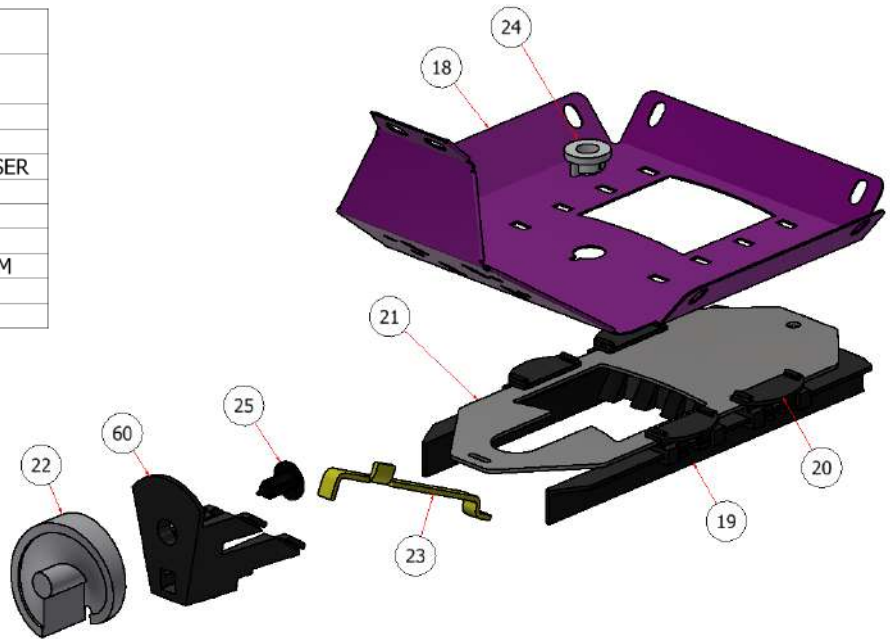

220 HOPPER ASSEMBLY

PARTS LIST			
ITEM	QTY	PART NUMBER	DESCRIPTION
2	2	E40002	BATTERY BOX
3	1	R21-044	CROSS MEMBER, FRONT, SG36 HOPPER
4	6	CB-51634	CARRIAGE BOLT, SS - 5/16-18 x 3/4
5	12	HFNS-516S	HEX FLANGE NUT, SS - 5/16-18
13	1	W21-043-L	SIDE PANNEL, 220 HOPPER LEFT
14	1	W21-043-R	SIDE PANNEL, 220 HOPPER, RIGHT
15	2	CB-3834SS	CARRIAGE BOLT, SS - 3/8-16 x 3/4
16	6	HFNS-38S	HEX FLANGE NUT, SS - 3/8-16
31	6	HFSS-51634	HEX FLANGE BOLT, 5/16-18 x 3/4
32	3	HFSS-381	HEX FLANGE BOLT, SS - 3/8-16 x 1
34	1	D71003	CABLE, DEFLECTOR
36	1	D71005	BALL JOINT
37	2	CB-381SS	CARRIAGE BOLT, SS - 3/8-16 x 1
38	1	SSNNC-38	NYLOCK, SS - 3/8-16
39	1	FWSS-38	FLAT WASHER, SS - 3/8
40	1	SS NYLOCK 10-32	HEX NUT, NYLOCK, 10-32SS
41	2	FSW-10	FLAT WASHER, SS-10
42	1	R21-110	220 HOPPER BRACKET, DEFLECTOR CONTROL
43	1	R21-045-01	220 HOPPER REAR PANNEL
44	1	R21-109	SIDE, DEFLECTOR, SG36 HOPPER
47	1	R21-213	SUPPORT, BATTERY BOX, 35 GAL.
48	2	R21-214	BRACKET, BATTERY BOX

220 HOPPER ASSEMBLY

PARTS LIST			
ITEM	QTY	PART NUMBER	DESCRIPTION
18	1	D70010	BOTTOM, 220 HOPPER
19	1	D70004	DIFFUSER
20	4	D70005	GUIDE, RATE GATE/DIFFUSER
21	1	D70025	DOOR, HOPPER
22	1	D70001	DIAL, RATE
23	1	D70003	LINKAGE, RATE DIAL
24	1	D70008	BUSHING, HOPPER BOTTOM
25	1	D70016	CLIP, PINE TREE
60	1	D70002	HOLDER, DIAL

PARTS LIST			
ITEM	QTY	PART NUMBER	DESCRIPTION
1	1	D70014	TUB, 220 HOPPER
28	10	HFSSC-145	HEX FLANGE BOLT, SS - 1/4-20 x 1/2

220 HOPPER ASSEMBLY

PARTS LIST			
ITEM	QTY	PART NUMBER	DESCRIPTION
6	4	NFW-14B	WASHER, PLASTIC
7	4	SSNNC-14	NYLOCK, SS - 1/4-20
8	4	FWSS-14	FLAT WASHER, SS - 1/4
30	4	TRPC-141S	PHILLIPS SCREW, SS - 1/4-20 x 1

220 HOPPER ASSEMBLY

PARTS LIST			
ITEM	QTY	PART NUMBER	DESCRIPTION
12	2	R21-046	PLATE, HOPPER HOSE FITTINGS
33	2	H84020	FITTING, HOPPER BULK HEAD

PARTS LIST			
ITEM	QTY	PART NUMBER	DESCRIPTION
6	4	NFW-14B	WASHER, PLASTIC
7	4	SSNNC-14	NYLOCK, SS - 1/4-20
8	4	FWSS-14	FLAT WASHER, SS - 1/4
30	4	TRPC-141S	PHILLIPS SCREW, SS - 1/4-20 x 1
45	1	R21-129	SUPPORT, GRATE, 220 HOPPER