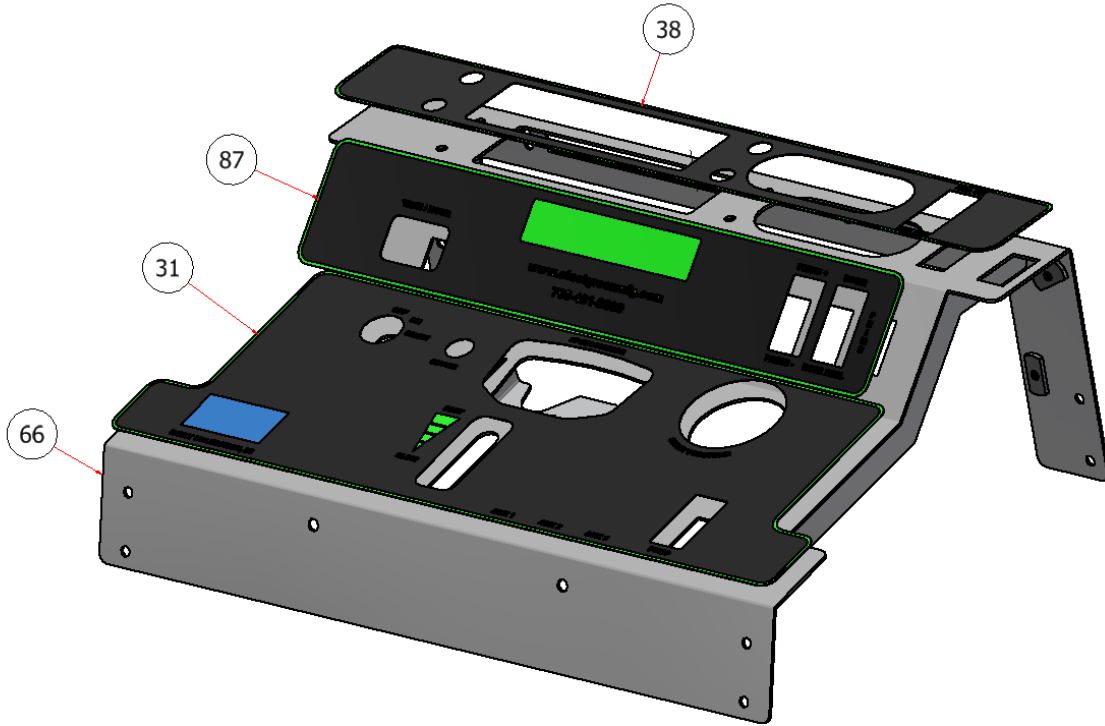

DASH PANEL DECALS SG54 ASSEMBLY

PARTS LIST			
ITEM	QTY	PART NUMBER	DESCRIPTION
31	1	C60422	DECAL, MAIN DASH
38	1	C60420	DECAL, VAVLE AND CABLE
66	1	W21-258	T-JET MANIFOLD CONTROL PANEL
87	1	C60421	ELECTRIC DASH PANEL

EXPLODED VIEW		
PART NO.	REV.	DESCRIPTION
SG54EV-006	A	DASH PANEL DECALS SG54 ASSEMBLY