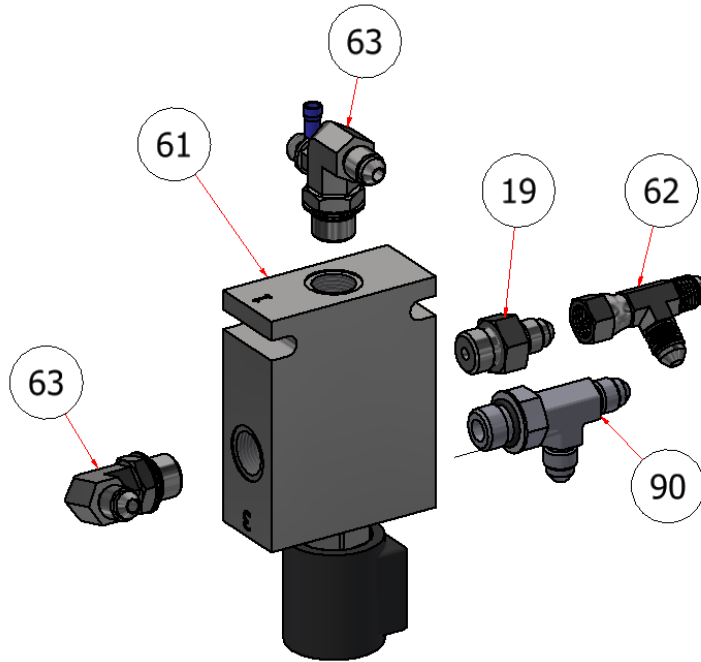

HSA VALVE SG54 ASSEMBLY

PARTS LIST			
ITEM	QTY	PART NUMBER	DESCRIPTION
19	1	H84003	1/4 MALE JIC x 3/8 ORB STR
61	1	H80600	SOLENOID VALVE, CASTER LOCK
62	1	H84031	1/4 HOSE X 1/4 FEMALE JIC SWIVEL TEE
63	2	H84000	1/4 MALE JIC x 3/8 ORB ELB
90	1	H84049	RUN TEE, 1/4 ORB X 1/4 MJIC

EXPLODED VIEW		
PART NO.	REV.	DESCRIPTION
SG54EV-004	A	HSA VALVE SG54 ASSEMBLY