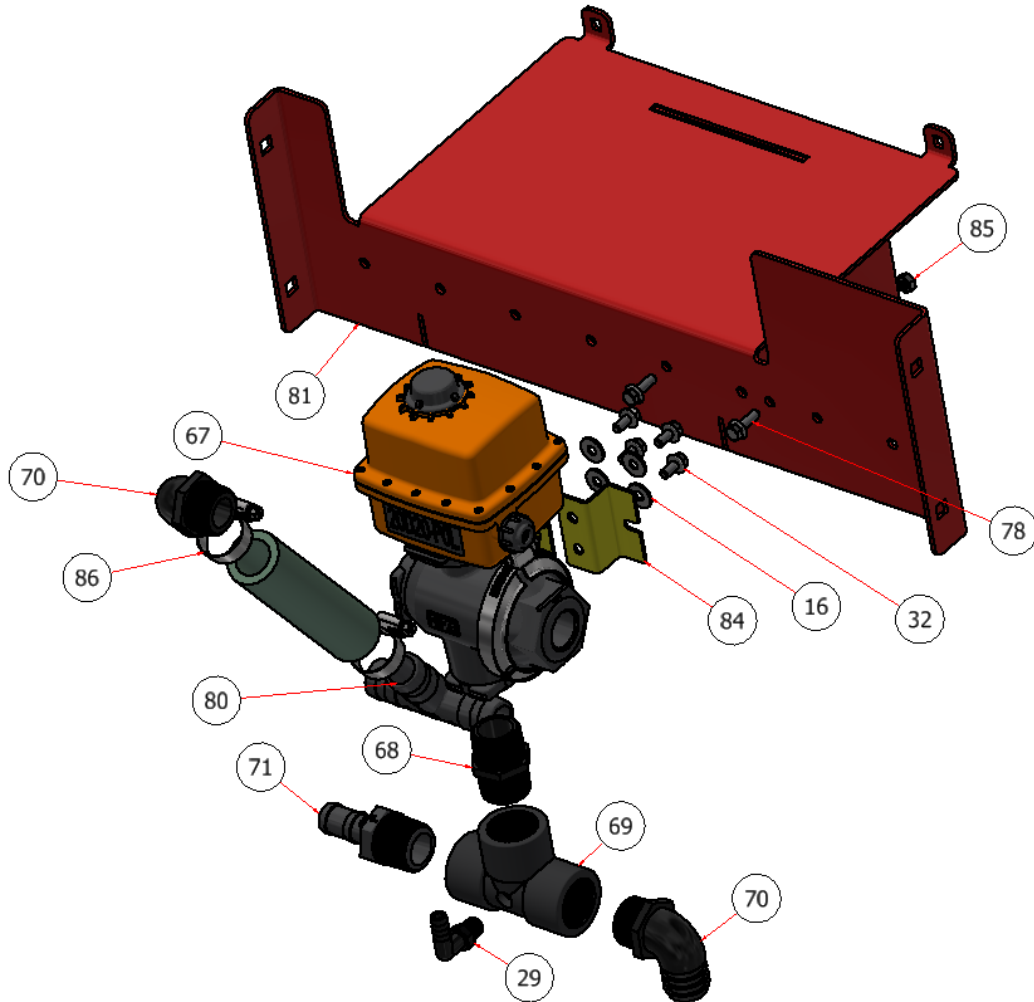

# KZ VALVE SG54 ASSEMBLY

PARTS LIST			
ITEM	QTY	PART NUMBER	DESCRIPTION
16	14	FWSS-14	FLAT WASHER, SS - 1/4
29	3	S52021	ELBOW, 90, 1/4 NPT X 3/8 BARB
32	6	HFSSC-145	HEX FLANGE BOLT, SS - 1/4-20 x 1/2
67	1	S54043	KZ VALVE, 1"
68	1	S52063-1	1" NPT STG
69	1	TT10014P	1 FNPT, PIPE TEE, 1/4 FNPT GAUGE PORT
70	2	S52101-90	1" NPT X 1" BARB ELBOW
71	1	HB100-075	1" NPT THREAD X 3/4" HOSE BARB
78	2	HFSSC-1475	HEX FLANGE BOLT, 1/4 X 3/4
80	1	HBT100	1" X 1" HOSE BARB TEE
81	1	W21-247	FUEL TANK SUPPORT
84	1	R21-107	BRACKET, HOPPER CABLE
85	2	HFN-14-20	HEX NUT 1/4-20SS
86	2	12HS	HOSE CLAMP, 3/4

EXPLODED VIEW		
PART NO.	REV.	DESCRIPTION
SG54EV-002	A	KZ VALVE SG54 ASSEMBLY