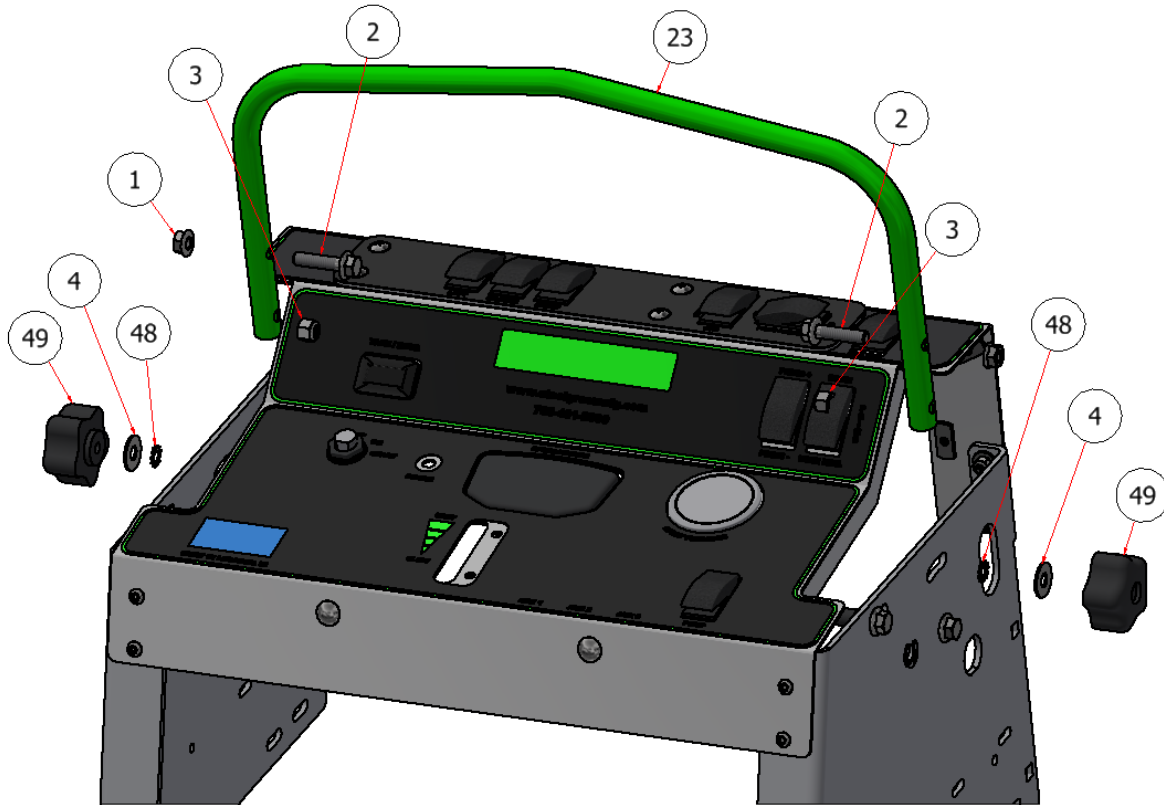

SPEED BAR SG54 ASSEMBLY

PARTS LIST

ITEM	QTY	PART NUMBER	DESCRIPTION
1	18	HFNCS-38S	HEX FLANGE NUT, SS - 3/8-16
2	6	HFSSC-3815	HEX FLANGE BOLT, 3/8 X 1.5
3	2	SSNNC-38	NYLOCK, SS - 3/8-16
4	2	FWSS-38	FLAT WASHER, SS - 3/8
23	1	R31022	SPEED BAR
48	2	LWESS-38	STAR WASHER, 3/8
49	2	C60202	KNOB, RUBBER, SPEED BAR

EXPLODED VIEW

PART NO.	REV.	DESCRIPTION
SG54EV-008	A	SPEED BAR ASSEMBLY SG54 ASSEMBLY