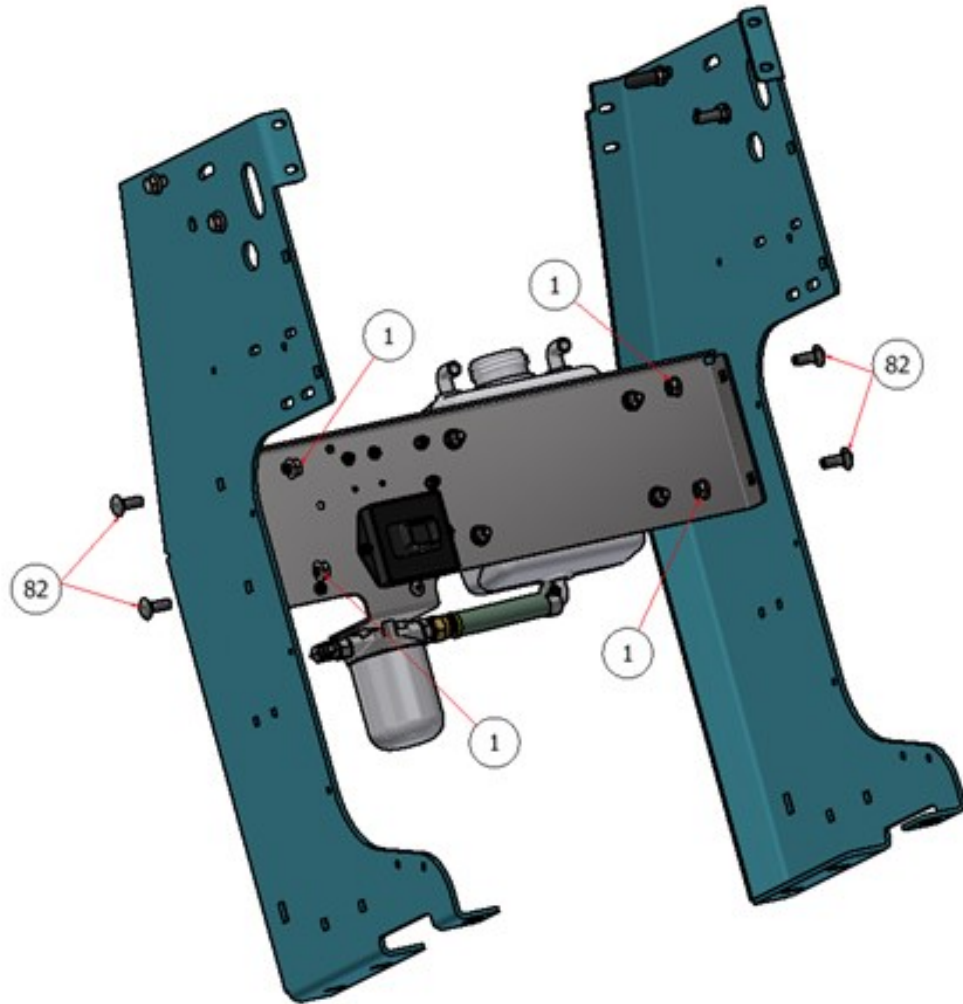

UPRIGHT PANEL ASSEMBLY SG54 ASSEMBLY

PARTS LIST			
ITEM	QTY	PART NUMBER	DESCRIPTION
1	18	HFNCS-38S	HEX FLANGE NUT, SS - 3/8-16
82	8	CB-381SS	CARRIAGE BOLT, SS - 3/8-16 x 1

EXPLODED VIEW		
PART NO.	REV.	DESCRIPTION
SG54EV-005	A	UPRIGHT PANEL ASSEMBLY SG54 ASSEMBLY