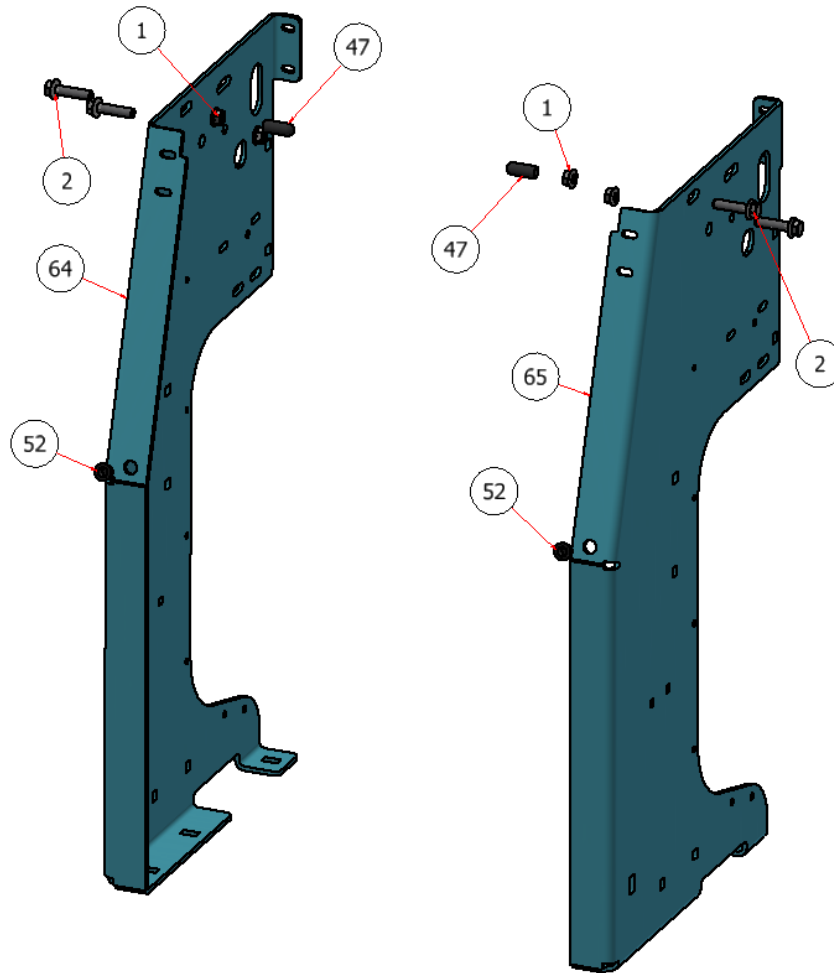

# UPRIGHT PANELS SG54 ASSEMBLY

PARTS LIST			
ITEM	QTY	PART NUMBER	DESCRIPTION
1	18	HFNC3-38S	HEX FLANGE NUT, SS - 3/8-16
2	6	HFSSC-3815	HEX FLANGE BOLT, 3/8 X 1.5
47	2	C60203	RUBBER CAP, BLACK 1"
52	2	C60869	RUBBER BOOT, CHEST PAD
64	1	R21-309-L	UPRIGHT, LEFT, SG54
65	1	R21-309-R	UPRIGHT, RIGHT, SG54

EXPLODED VIEW		
PART NO.	REV.	DESCRIPTION
SG54EV-003	A	UPRIGHT PANELS SG54 ASSEMBLY