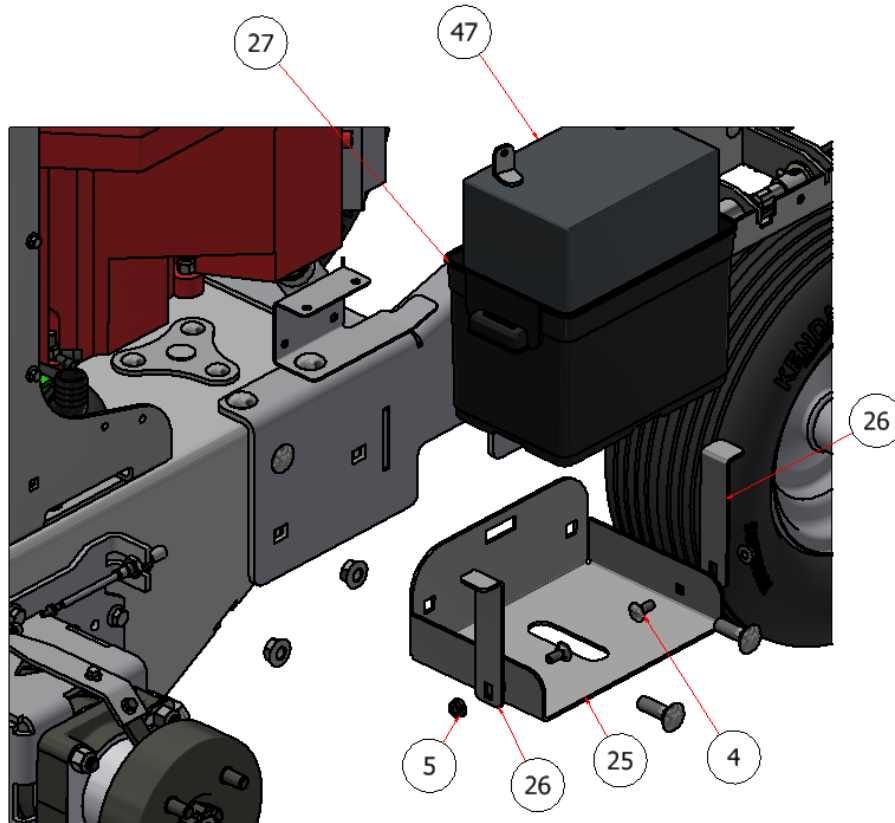

BATTERY BOX SG54 ASSEMBLY

PARTS LIST			
ITEM	QTY	PART NUMBER	DESCRIPTION
4	2	CB-51634	CARRIAGE BOLT, SS - 5/16-18 x 3/4
5	12	HFNCS-516S	HEX FLANGE NUT, SS - 5/16
25	1	R21-315	SUPPORT, BATTERY, SGXL
26	2	R21-316	BRACKET, BATTERY BOX
27	2	E40002	BATTERY BOX
47	1	11U1L	BATTERY, DEKA

EXPLODED VIEW		
PART NO.	REV.	DESCRIPTION
SG54EV-030	A	BATTERY BOX SG54 ASSEMBLY