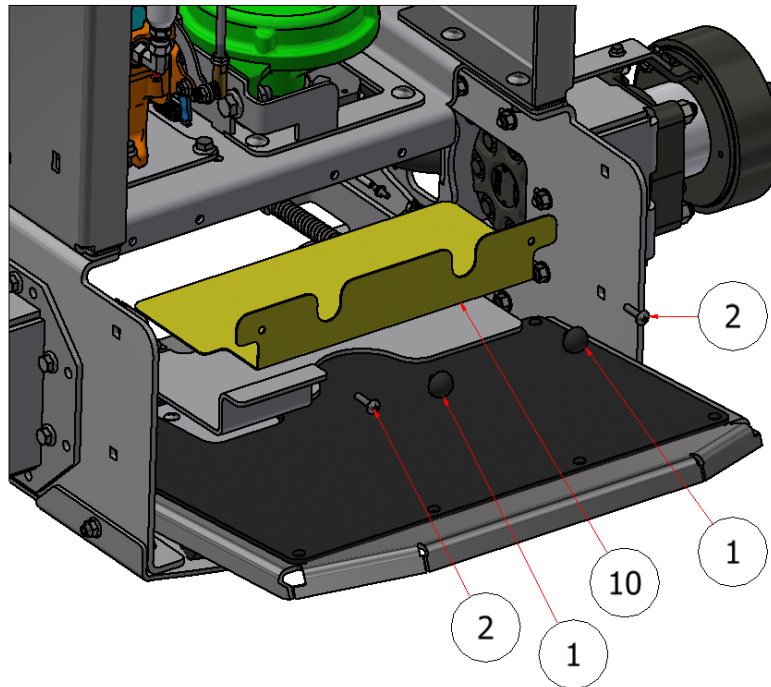

**BELT SAFETY SHEILD SG54 ASSEMBLY**

PARTS LIST			
ITEM	QTY	PART NUMBER	DESCRIPTION
1	2	C60372	RUBBER BUMPER, THREADED STUD
2	3	TRPC-141S	SCREW, PHILLIPS, 1/4" X 1"
10	1	R21-229	SHIELD, REAR, FOOT PLATE

EXPLODED VIEW		
PART NO.	REV.	DESCRIPTION
SG54EV-034	A	BELT SAFETY SHEILD SG54 ASSEMBLY