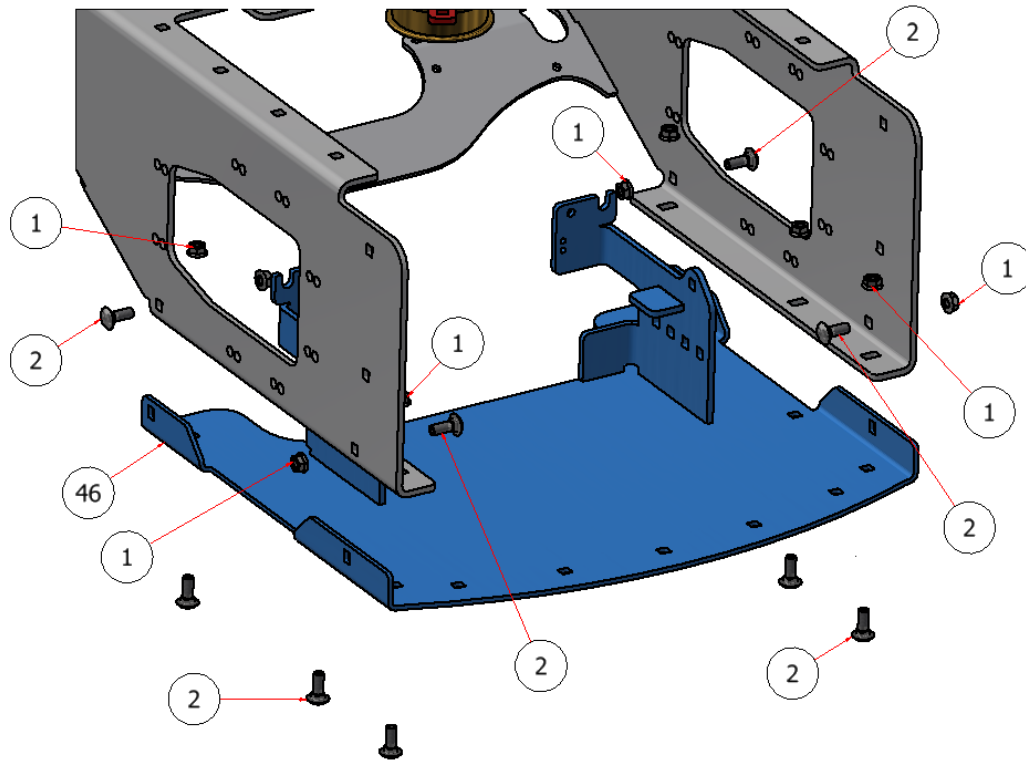

**CHASSIS REAR PLATE SG54 ASSEMBLY**

PARTS LIST			
ITEM	QTY	PART NUMBER	DESCRIPTION
1	15	HFNC3-38S	HEX FLANGE NUT, SS - 3/8-16
2	24	CB-381SS	CARRIAGE BOLT, SS - 3/8-16 x 1
46	1	W21-307	BOTTOM CHASSIS PLATE, SG54

EXPLODED VIEW		
PART NO.	REV.	DESCRIPTION
SG54EV-021	A	CHASSIS REAR PLATE SG54 ASSEMBLY