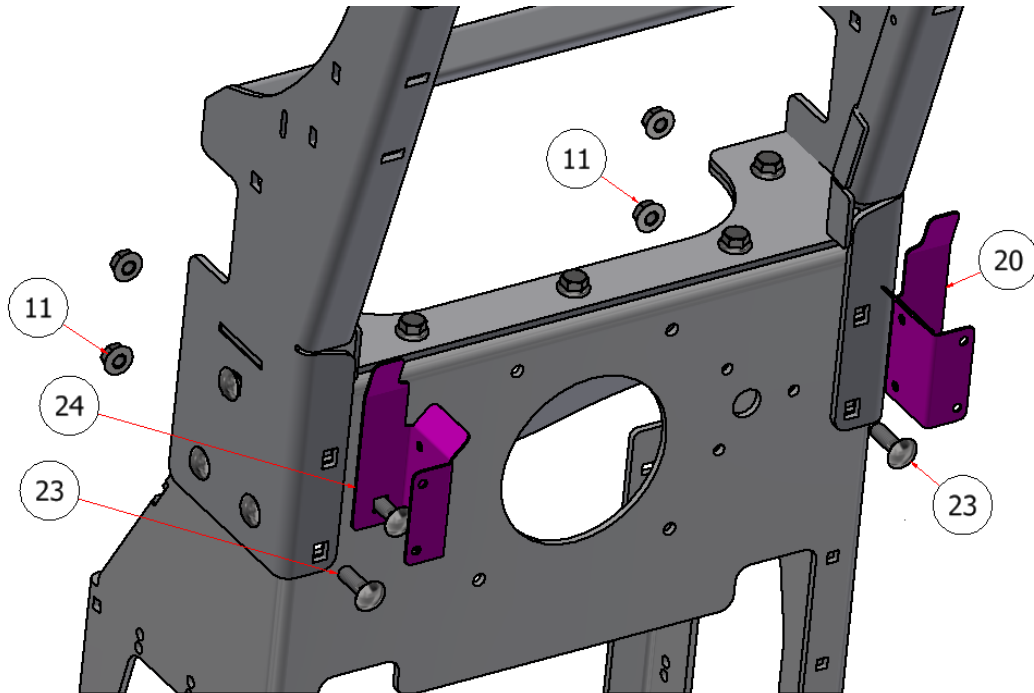

CHASSIS SG54 ASSEMBLY

PARTS LIST			
ITEM	QTY	PART NUMBER	DESCRIPTION
11	17	HFNCS-12S	HEX FLANGE NUT, SS - 1/2-13
22	7	HFSSC-12112	HEX FLANGE BOLT, SS - 1/2-13 x 1 1/2
23	12	CB-12112SS	CARRIAGE BOLT, SS - 1/2-13 x 1 1/2
41	1	W21-300	CHASSIS, REAR, SG54
51	1	W21-348	CHASSIS, FRONT, SG54

PARTS LIST			
ITEM	QTY	PART NUMBER	DESCRIPTION
11	17	HFNC5-12S	HEX FLANGE NUT, SS - 1/2-13
20	1	R21-025-01	HOSE GUARD, RIGHT
23	12	CB-12112SS	CARRIAGE BOLT, SS - 1/2-13 x 1 1/2
24	1	R21-025-L	HOSE GUARD, LEFT

CHASSIS SG54 ASSEMBLY

PARTS LIST			
ITEM	QTY	PART NUMBER	DESCRIPTION
1	15	HFNCS-38S	HEX FLANGE NUT, SS - 3/8-16
2	24	CB-381SS	CARRIAGE BOLT, SS - 3/8-16 x 1
13	1	W21-021	IDLER ARM SHAFT, SG46/52

PARTS LIST			
ITEM	QTY	PART NUMBER	DESCRIPTION
1	15	HFNCS-38S	HEX FLANGE NUT, SS - 3/8-16
2	24	CB-381SS	CARRIAGE BOLT, SS - 3/8-16 x 1
47	1	R21-308	BRACKET, IDLER SPRING

EXPLODED VIEW		
PART NO.	REV.	DESCRIPTION
SG54EV-018	A	CHASSIS 1 SG54 ASSEMBLY