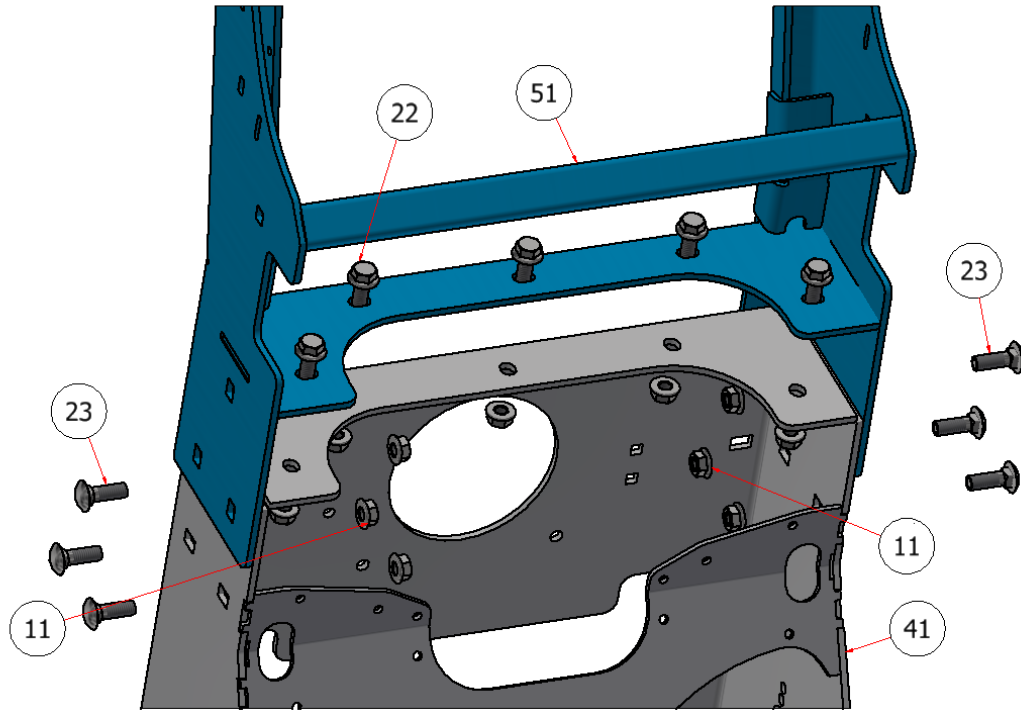

CHASSIS SG54 ASSEMBLY

PARTS LIST			
ITEM	QTY	PART NUMBER	DESCRIPTION
11	17	HFNCS-12S	HEX FLANGE NUT, SS - 1/2-13
22	7	HFSSC-12112	HEX FLANGE BOLT, SS - 1/2-13 x 1 1/2
23	12	CB-12112SS	CARRIAGE BOLT, SS - 1/2-13 x 1 1/2
41	1	W21-300	CHASSIS, REAR, SG54
51	1	W21-348	CHASSIS, FRONT, SG54

PARTS LIST			
ITEM	QTY	PART NUMBER	DESCRIPTION
11	17	HFNC5-12S	HEX FLANGE NUT, SS - 1/2-13
20	1	R21-025-01	HOSE GUARD, RIGHT
23	12	CB-12112SS	CARRIAGE BOLT, SS - 1/2-13 x 1 1/2
24	1	R21-025-L	HOSE GUARD, LEFT

CHASSIS SG54 ASSEMBLY

PARTS LIST			
ITEM	QTY	PART NUMBER	DESCRIPTION
1	15	HFNCS-38S	HEX FLANGE NUT, SS - 3/8-16
2	24	CB-381SS	CARRIAGE BOLT, SS - 3/8-16 x 1
13	1	W21-021	IDLER ARM SHAFT, SG46/52

PARTS LIST			
ITEM	QTY	PART NUMBER	DESCRIPTION
1	15	HFNCS-38S	HEX FLANGE NUT, SS - 3/8-16
2	24	CB-381SS	CARRIAGE BOLT, SS - 3/8-16 x 1
47	1	R21-308	BRACKET, IDLER SPRING

EXPLODED VIEW		
PART NO.	REV.	DESCRIPTION
SG54EV-018	A	CHASSIS 1 SG54 ASSEMBLY