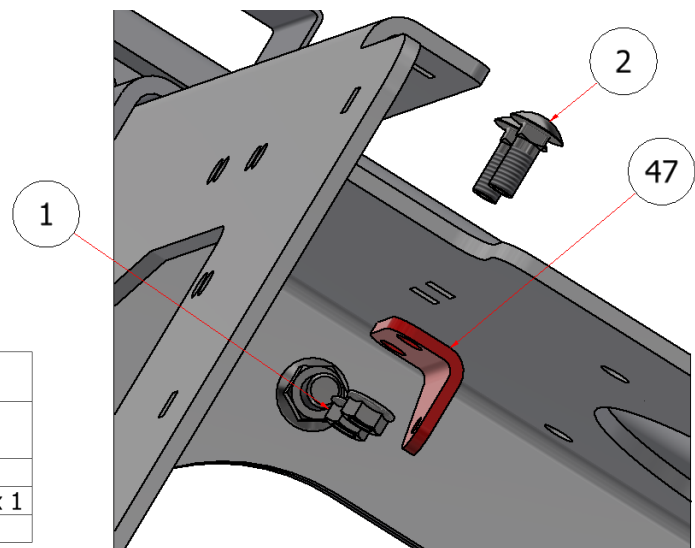

CHASSIS SG54 ASSEMBLY

PARTS LIST			
ITEM	QTY	PART NUMBER	DESCRIPTION
11	17	HFNCS-12S	HEX FLANGE NUT, SS - 1/2-13
22	7	HFSSC-12112	HEX FLANGE BOLT, SS - 1/2-13 x 1 1/2
23	12	CB-12112SS	CARRIAGE BOLT, SS - 1/2-13 x 1 1/2
41	1	W21-300	CHASSIS, REAR, SG54
51	1	W21-348	CHASSIS, FRONT, SG54

PARTS LIST			
ITEM	QTY	PART NUMBER	DESCRIPTION
11	17	HFNC5-12S	HEX FLANGE NUT, SS - 1/2-13
20	1	R21-025-01	HOSE GUARD, RIGHT
23	12	CB-12112SS	CARRIAGE BOLT, SS - 1/2-13 x 1 1/2
24	1	R21-025-L	HOSE GUARD, LEFT

CHASSIS SG54 ASSEMBLY

PARTS LIST			
ITEM	QTY	PART NUMBER	DESCRIPTION
1	15	HFNCS-38S	HEX FLANGE NUT, SS - 3/8-16
2	24	CB-381SS	CARRIAGE BOLT, SS - 3/8-16 x 1
13	1	W21-021	IDLER ARM SHAFT, SG46/52

PARTS LIST			
ITEM	QTY	PART NUMBER	DESCRIPTION
1	15	HFNCS-38S	HEX FLANGE NUT, SS - 3/8-16
2	24	CB-381SS	CARRIAGE BOLT, SS - 3/8-16 x 1
47	1	R21-308	BRACKET, IDLER SPRING

EXPLODED VIEW		
PART NO.	REV.	DESCRIPTION
SG54EV-018	A	CHASSIS 1 SG54 ASSEMBLY