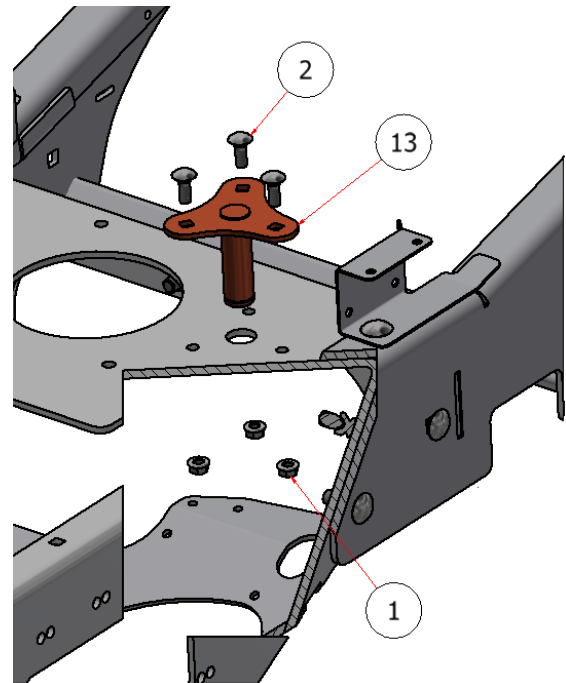

CHASSIS SG54 ASSEMBLY

PARTS LIST			
ITEM	QTY	PART NUMBER	DESCRIPTION
11	17	HFNCS-12S	HEX FLANGE NUT, SS - 1/2-13
22	7	HFSSC-12112	HEX FLANGE BOLT, SS - 1/2-13 x 1 1/2
23	12	CB-12112SS	CARRIAGE BOLT, SS - 1/2-13 x 1 1/2
41	1	W21-300	CHASSIS, REAR, SG54
51	1	W21-348	CHASSIS, FRONT, SG54

PARTS LIST			
ITEM	QTY	PART NUMBER	DESCRIPTION
11	17	HFNC5-12S	HEX FLANGE NUT, SS - 1/2-13
20	1	R21-025-01	HOSE GUARD, RIGHT
23	12	CB-12112SS	CARRIAGE BOLT, SS - 1/2-13 x 1 1/2
24	1	R21-025-L	HOSE GUARD, LEFT

CHASSIS SG54 ASSEMBLY

PARTS LIST			
ITEM	QTY	PART NUMBER	DESCRIPTION
1	15	HFNCS-38S	HEX FLANGE NUT, SS - 3/8-16
2	24	CB-381SS	CARRIAGE BOLT, SS - 3/8-16 x 1
13	1	W21-021	IDLER ARM SHAFT, SG46/52

PARTS LIST			
ITEM	QTY	PART NUMBER	DESCRIPTION
1	15	HFNCS-38S	HEX FLANGE NUT, SS - 3/8-16
2	24	CB-381SS	CARRIAGE BOLT, SS - 3/8-16 x 1
47	1	R21-308	BRACKET, IDLER SPRING

EXPLODED VIEW		
PART NO.	REV.	DESCRIPTION
SG54EV-018	A	CHASSIS 1 SG54 ASSEMBLY