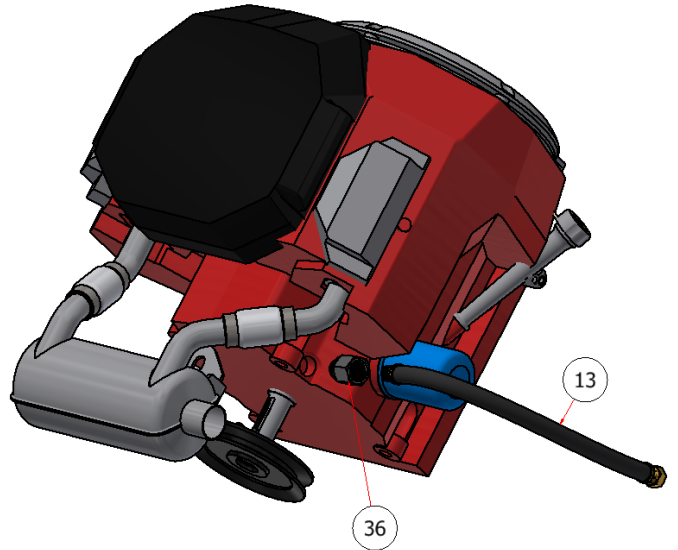

ENGINE SG54 ASSEMBLY

PARTS LIST			
ITEM	QTY	PART NUMBER	DESCRIPTION
8	1	GXV630	HONDA ENGINE, 21.5HP
31	1	H82005	PULLY, ENGINE 5-1/2
33	1	KS-14X14X1.5	KEY, 1/4 X 1/4 X 1-1/2
34	1	SHCS-516-24X34	SOCKET HEAD CAP SCREW, 5/16 X 3/4

PARTS LIST			
ITEM	QTY	PART NUMBER	DESCRIPTION
9	1	X30003-1P	MUFFLER, HONDA ONE PIECE

ENGINE SG54 ASSEMBLY

PARTS LIST			
ITEM	QTY	PART NUMBER	DESCRIPTION
13	1	H84100	OIL DRAIN HOSE
36	1	H804101	METRIC ADAPTER, M20 X 1.5

PARTS LIST			
ITEM	QTY	PART NUMBER	DESCRIPTION
28	1	HFSSC-382	HEX BOLT, 3/8 X 2
29	3	HFSSC-38175	HEX BOLT, 3/8 X 1-3/4 SS
30	4	SSNNC-38	NYLOCK, SS - 3/8-16

ENGINE SG54 ASSEMBLY

PARTS LIST			
ITEM	QTY	PART NUMBER	DESCRIPTION
32	1	PC-150A	MUFFLER CLAMP, 1-1/2
35	1	TE2232-2213	EXHAUST PIPE, SG52

EXPLODED VIEW		
PART NO.	REV.	DESCRIPTION
SG54EV-027	A	ENGINE SG54 ASSEMBLY