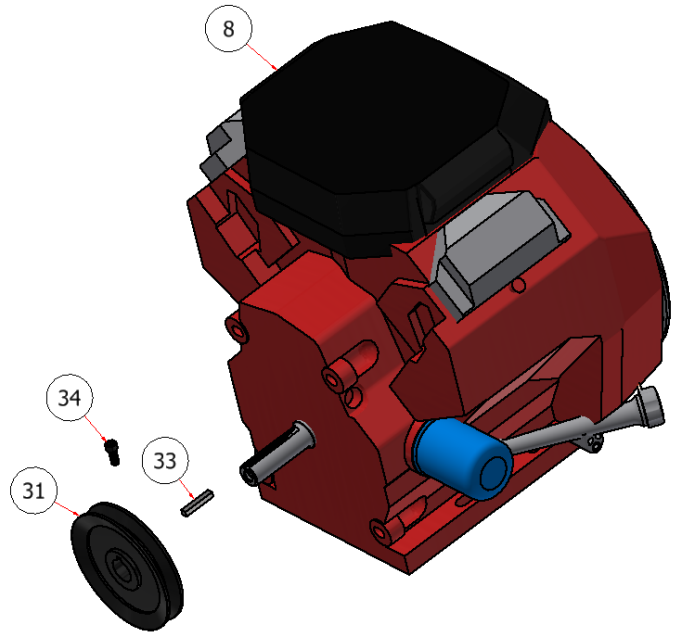

ENGINE SG54 ASSEMBLY

PARTS LIST			
ITEM	QTY	PART NUMBER	DESCRIPTION
8	1	GXV630	HONDA ENGINE, 21.5HP
31	1	H82005	PULLY, ENGINE 5-1/2
33	1	KS-14X14X1.5	KEY, 1/4 X 1/4 X 1-1/2
34	1	SHCS-516-24X34	SOCKET HEAD CAP SCREW, 5/16 X 3/4

PARTS LIST			
ITEM	QTY	PART NUMBER	DESCRIPTION
9	1	X30003-1P	MUFFLER, HONDA ONE PIECE

ENGINE SG54 ASSEMBLY

PARTS LIST			
ITEM	QTY	PART NUMBER	DESCRIPTION
13	1	H84100	OIL DRAIN HOSE
36	1	H804101	METRIC ADAPTER, M20 X 1.5

PARTS LIST			
ITEM	QTY	PART NUMBER	DESCRIPTION
28	1	HFSSC-382	HEX BOLT, 3/8 X 2
29	3	HFSSC-38175	HEX BOLT, 3/8 X 1-3/4 SS
30	4	SSNNC-38	NYLOCK, SS - 3/8-16

ENGINE SG54 ASSEMBLY

PARTS LIST			
ITEM	QTY	PART NUMBER	DESCRIPTION
32	1	PC-150A	MUFFLER CLAMP, 1-1/2
35	1	TE2232-2213	EXHAUST PIPE, SG52

EXPLODED VIEW		
PART NO.	REV.	DESCRIPTION
SG54EV-027	A	ENGINE SG54 ASSEMBLY