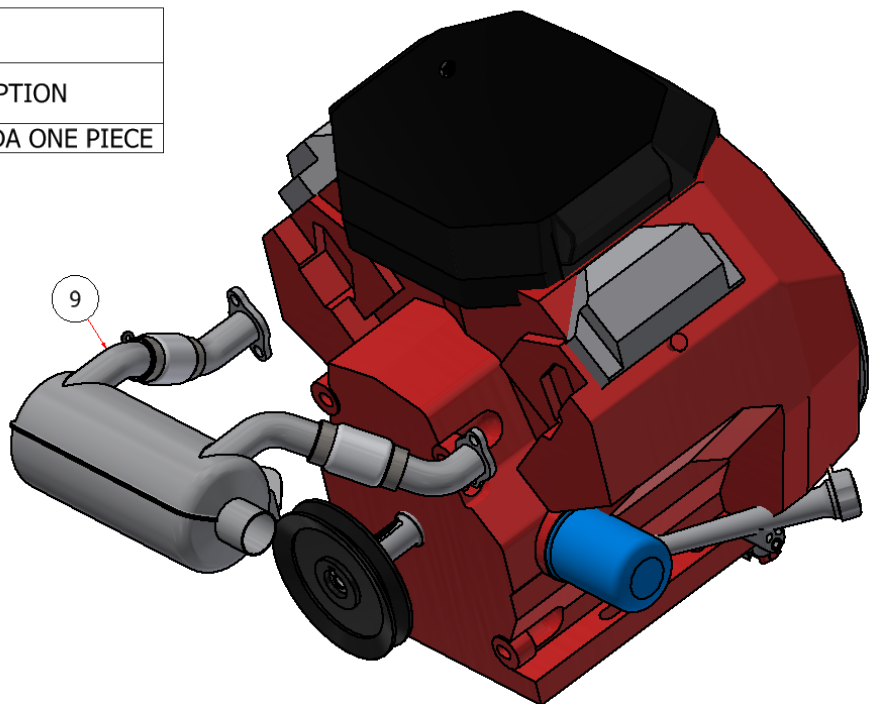

ENGINE SG54 ASSEMBLY

PARTS LIST			
ITEM	QTY	PART NUMBER	DESCRIPTION
8	1	GXV630	HONDA ENGINE, 21.5HP
31	1	H82005	PULLY, ENGINE 5-1/2
33	1	KS-14X14X1.5	KEY, 1/4 X 1/4 X 1-1/2
34	1	SHCS-516-24X34	SOCKET HEAD CAP SCREW, 5/16 X 3/4

PARTS LIST			
ITEM	QTY	PART NUMBER	DESCRIPTION
9	1	X30003-1P	MUFFLER, HONDA ONE PIECE

ENGINE SG54 ASSEMBLY

PARTS LIST			
ITEM	QTY	PART NUMBER	DESCRIPTION
13	1	H84100	OIL DRAIN HOSE
36	1	H804101	METRIC ADAPTER, M20 X 1.5

PARTS LIST			
ITEM	QTY	PART NUMBER	DESCRIPTION
28	1	HFSSC-382	HEX BOLT, 3/8 X 2
29	3	HFSSC-38175	HEX BOLT, 3/8 X 1-3/4 SS
30	4	SSNNC-38	NYLOCK, SS - 3/8-16

ENGINE SG54 ASSEMBLY

PARTS LIST			
ITEM	QTY	PART NUMBER	DESCRIPTION
32	1	PC-150A	MUFFLER CLAMP, 1-1/2
35	1	TE2232-2213	EXHAUST PIPE, SG52

EXPLODED VIEW		
PART NO.	REV.	DESCRIPTION
SG54EV-027	A	ENGINE SG54 ASSEMBLY