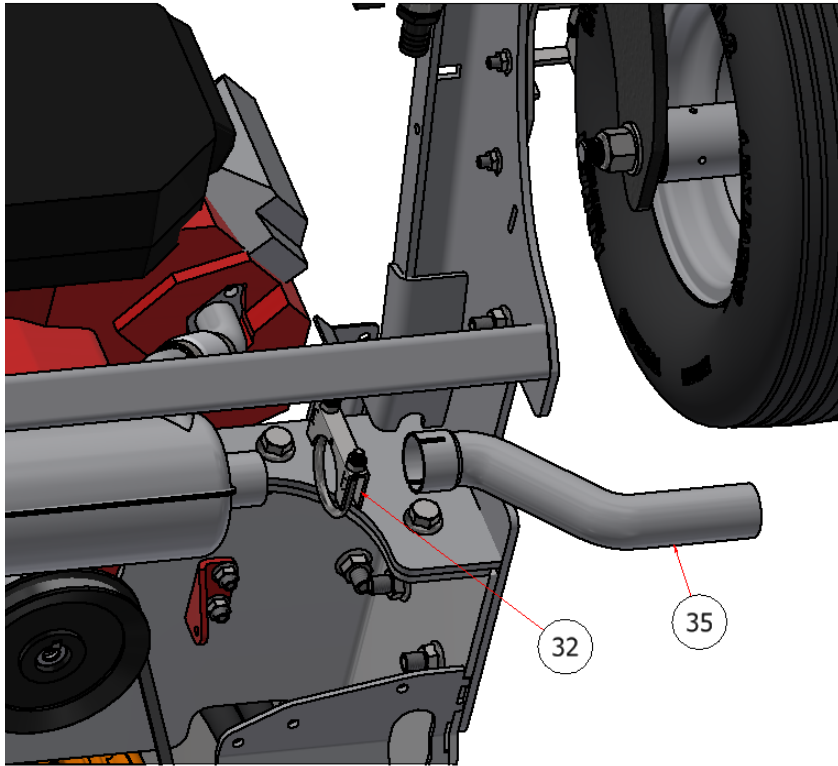

ENGINE SG54 ASSEMBLY

PARTS LIST			
ITEM	QTY	PART NUMBER	DESCRIPTION
8	1	GXV630	HONDA ENGINE, 21.5HP
31	1	H82005	PULLY, ENGINE 5-1/2
33	1	KS-14X14X1.5	KEY, 1/4 X 1/4 X 1-1/2
34	1	SHCS-516-24X34	SOCKET HEAD CAP SCREW, 5/16 X 3/4

PARTS LIST			
ITEM	QTY	PART NUMBER	DESCRIPTION
9	1	X30003-1P	MUFFLER, HONDA ONE PIECE

ENGINE SG54 ASSEMBLY

PARTS LIST			
ITEM	QTY	PART NUMBER	DESCRIPTION
13	1	H84100	OIL DRAIN HOSE
36	1	H804101	METRIC ADAPTER, M20 X 1.5

PARTS LIST			
ITEM	QTY	PART NUMBER	DESCRIPTION
28	1	HFSSC-382	HEX BOLT, 3/8 X 2
29	3	HFSSC-38175	HEX BOLT, 3/8 X 1-3/4 SS
30	4	SSNNC-38	NYLOCK, SS - 3/8-16

ENGINE SG54 ASSEMBLY

PARTS LIST			
ITEM	QTY	PART NUMBER	DESCRIPTION
32	1	PC-150A	MUFFLER CLAMP, 1-1/2
35	1	TE2232-2213	EXHAUST PIPE, SG52

EXPLODED VIEW		
PART NO.	REV.	DESCRIPTION
SG54EV-027	A	ENGINE SG54 ASSEMBLY