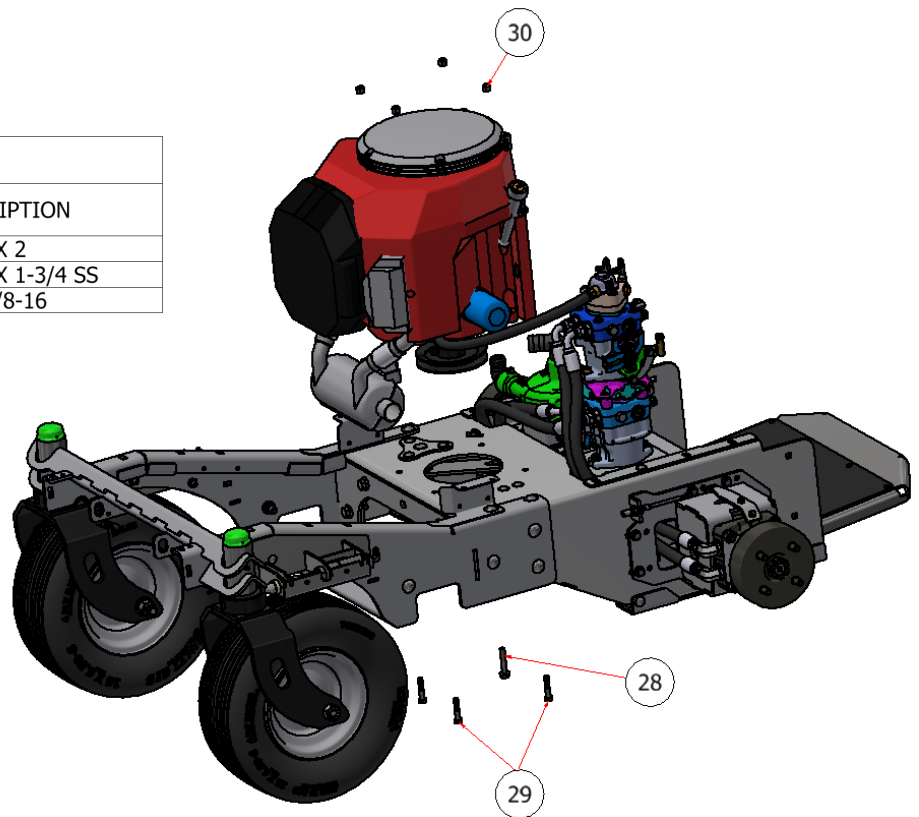

ENGINE SG54 ASSEMBLY

PARTS LIST			
ITEM	QTY	PART NUMBER	DESCRIPTION
8	1	GXV630	HONDA ENGINE, 21.5HP
31	1	H82005	PULLY, ENGINE 5-1/2
33	1	KS-14X14X1.5	KEY, 1/4 X 1/4 X 1-1/2
34	1	SHCS-516-24X34	SOCKET HEAD CAP SCREW, 5/16 X 3/4

PARTS LIST			
ITEM	QTY	PART NUMBER	DESCRIPTION
9	1	X30003-1P	MUFFLER, HONDA ONE PIECE

ENGINE SG54 ASSEMBLY

PARTS LIST			
ITEM	QTY	PART NUMBER	DESCRIPTION
13	1	H84100	OIL DRAIN HOSE
36	1	H804101	METRIC ADAPTER, M20 X 1.5

PARTS LIST			
ITEM	QTY	PART NUMBER	DESCRIPTION
28	1	HFSSC-382	HEX BOLT, 3/8 X 2
29	3	HFSSC-38175	HEX BOLT, 3/8 X 1-3/4 SS
30	4	SSNNC-38	NYLOCK, SS - 3/8-16

ENGINE SG54 ASSEMBLY

PARTS LIST			
ITEM	QTY	PART NUMBER	DESCRIPTION
32	1	PC-150A	MUFFLER CLAMP, 1-1/2
35	1	TE2232-2213	EXHAUST PIPE, SG52

EXPLODED VIEW		
PART NO.	REV.	DESCRIPTION
SG54EV-027	A	ENGINE SG54 ASSEMBLY