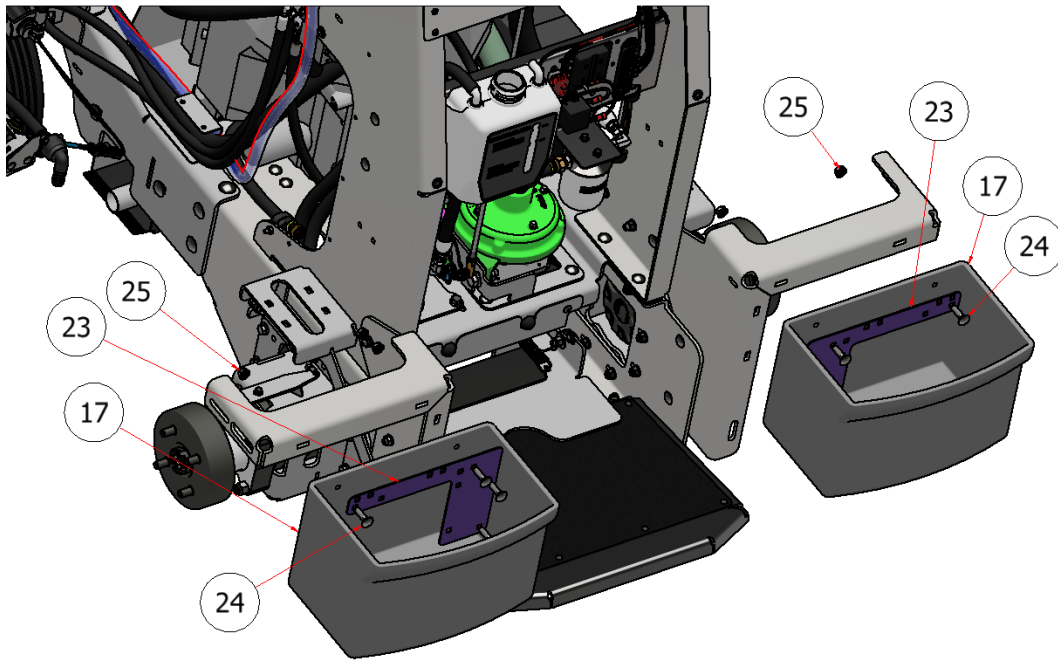

**FERT TRAYS SG54 ASSEMBLY**

PARTS LIST				
ITEM	QTY	PART NUMBER	DESCRIPTION	
1	10	CB-381SS	CARRIAGE BOLT, SS - 3/8-16 x 1	
17	2	M10036	FERT TRAY	
23	2	R21-147	MOUNTING BRACKET, FERT TRAY	
24	8	CB-38114	CARRIAGE BOLT, SS - 3/8 X 1-1/4	
25	12	HFNC3-375S	HEX FLANGE NUT, 3/8	

EXPLODED VIEW		
PART NO.	REV.	DESCRIPTION
SG54EV-037	A	FERT TRAYS SG54 ASSEMBLY